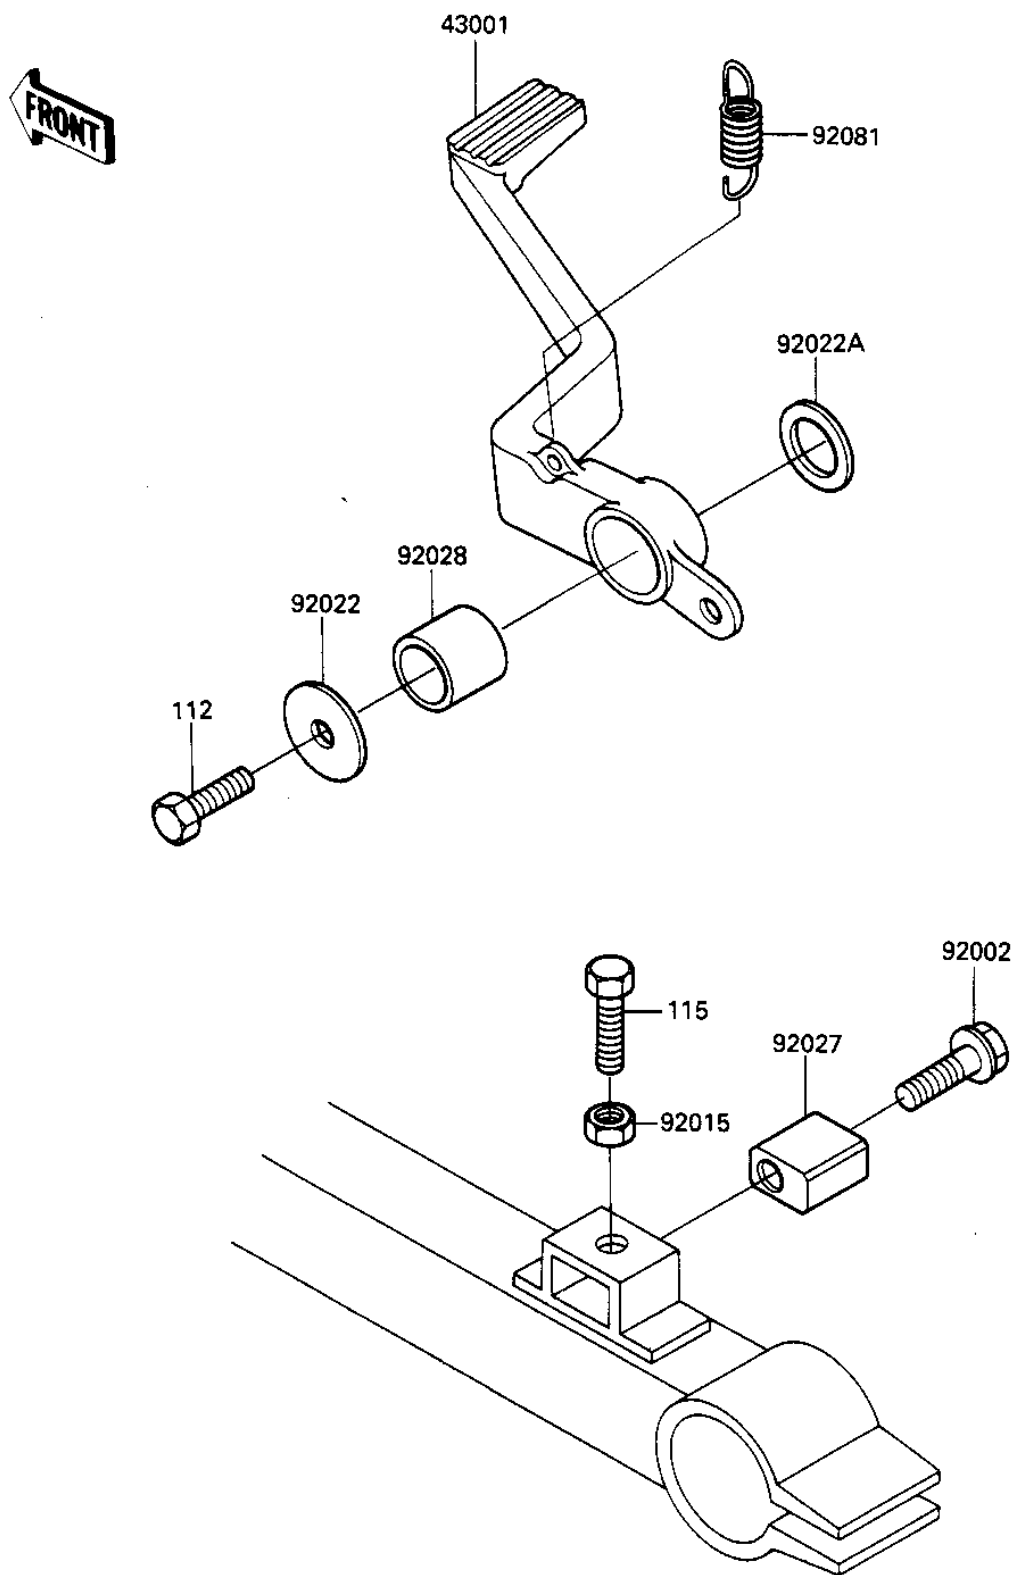

1985 Ninja® PARTS DIAGRAM

BRAKE PEDAL

F2260-0137

1985 Ninja® PARTS LIST

BRAKE PEDAL

ITEM NAME	PART NUMBER	QUANTITY
LEVER-BRAKE,PEDAL (Ref # 43001)	43001-1174	1
BOLT (Ref # 92002)	92002-1340	1
NUT,8MM (Ref # 92015)	92015-1364	1
WASHER,7X28X1.6 (Ref # 92022)	92022-1282	1
WASHER,PLAIN (Ref # 92022A)	92022-326	1
COLLAR,RR CALIPER (Ref # 92027)	92027-1730	1
BUSHING,BRAKE PEDAL (Ref # 92028)	92028-1282	1
SPRING,BRAKE PEDAL (Ref # 92081)	92081-1672	1
BOLT-UPSET 6X14 (Ref # 112)	112B0614	1
BOLT-SMALL-UPSET (Ref # 115)	115X0825	1