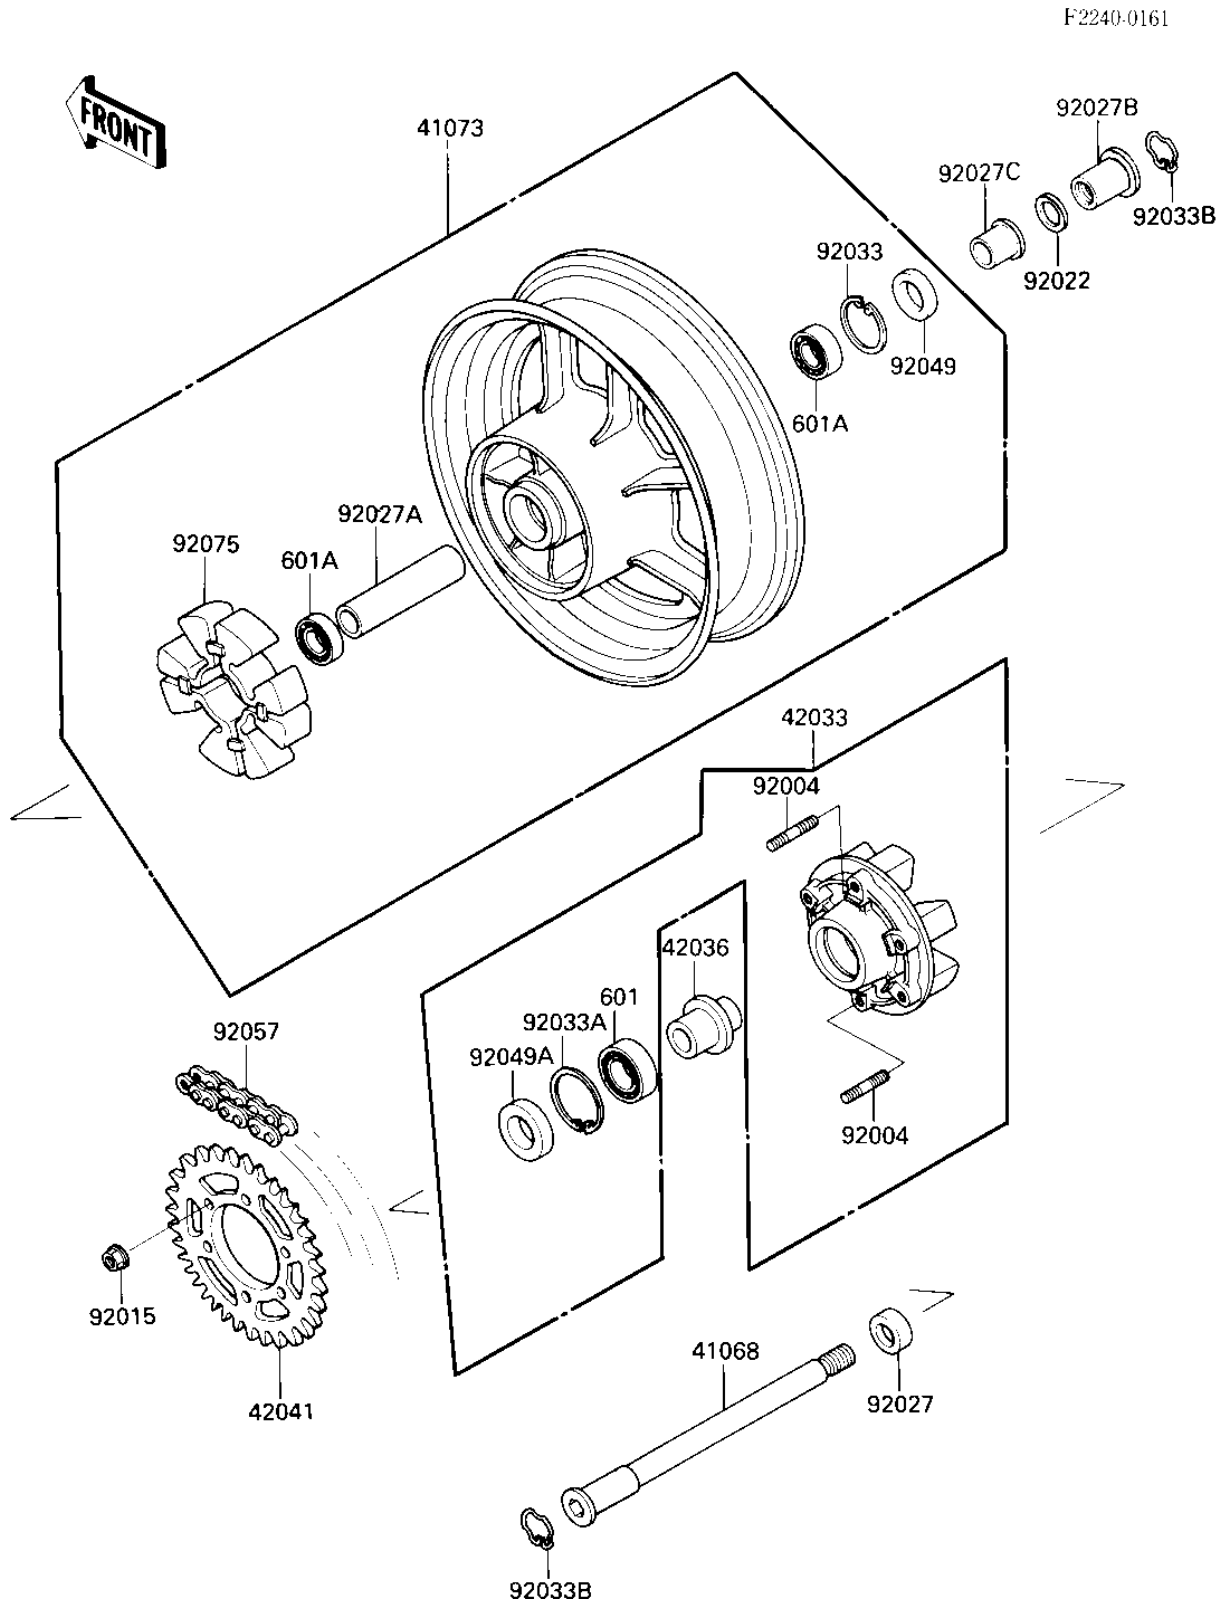

## 1985 Ninja® PARTS DIAGRAM

REAR WHEEL/HUB/CHAIN

## 1985 Ninja® PARTS LIST

REAR WHEEL/HUB/CHAIN

ITEM NAME	PART NUMBER	QUANTITY
AXLE,RR (Ref # 41068)	41068-1162	1
WHEEL-ASSY,RR,M.GRAY (Ref # 41073)	41073-1283-J9	1
COUPLING-ASSY,RR HUB (Ref # 42033)	42033-1110	1
SLEEVE,RR HUB COUPLNG (Ref # 42036)	42036-1030	1
SPROCKET-HUB,50T (Ref # 42041)	42041-1190	1
STUD,10X19.5 (Ref # 92004)	92004-1151	1
NUT,FLANGED,10MM (Ref # 92015)	92015-1502	1
WASHER,23X32X2.3 (Ref # 92022)	92022-1618	1
COLLAR,RR HUB COUPLIN (Ref # 92027)	92027-1713	1
COLLAR,L=104 (Ref # 92027A)	92027-1714	1
COLLAR,RR AXLE,L=28 (Ref # 92027B)	92027-1810	1
COLLAR,RR HUB,L=33 (Ref # 92027C)	92027-1811	1
CIRCLIP,47M/M (Ref # 92033)	92033-1042	1
CIRCLIP,62M/M (Ref # 92033A)	92033-1044	1
RING-SNAP,RR AXLE (Ref # 92033B)	92033-1156	1
OIL SEAL,AG1556E0 (Ref # 92049)	92049-1056	1
OIL SEAL (Ref # 92049A)	92050-027	1
CHAIN,DRIVE,EK530KVDO (Ref # 92057)	92057-1169	1
DAMPER,SHOCK,RR HUB (Ref # 92075)	92075-1593	1
BALL BEARING,#6206 (Ref # 601)	601B6206	1
BRG,BALL,#6303ZZC3 (Ref # 601A)	601B6303ZZ	1