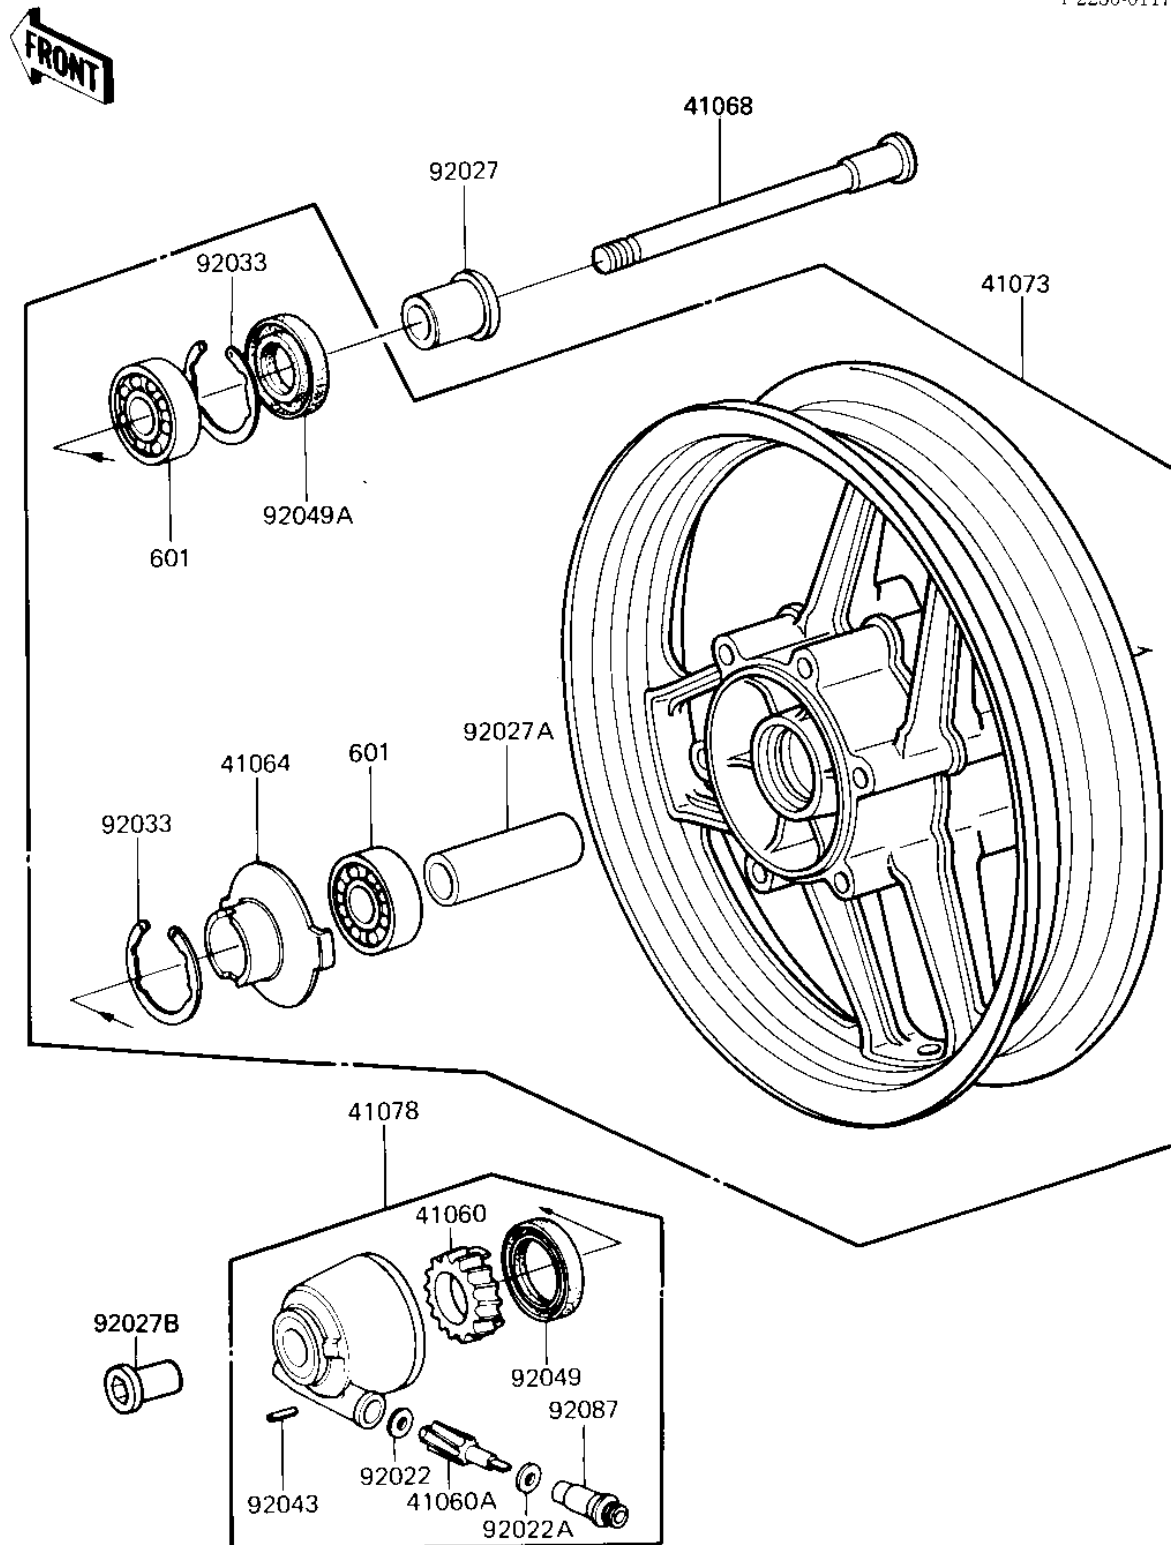

1985 Ninja® PARTS DIAGRAM

FRONT WHEEL/HUB

F2230-0117

1985 Ninja® PARTS LIST

FRONT WHEEL/HUB

ITEM NAME	PART NUMBER	QUANTITY
GEAR-METER SCREW,24T (Ref # 41060)	41060-1025	1
GEAR-METER SCREW,9T (Ref # 41060A)	41060-1035	1
RECEIVER,SPEEDOMETER (Ref # 41064)	41064-1006	1
AXLE,FR (Ref # 41068)	41068-1164	1
WHEEL-ASSY,FR,M.GRAY (Ref # 41073)	41073-1299-J9	1
CASE-ASSY-METER GEAR (Ref # 41078)	41078-1057	1
WASHER THRST SPD PINI (Ref # 92022)	41063-001	2
COLLAR,FR AXLE L=30MM (Ref # 92027)	92027-1225	1
COLLAR,L=70 (Ref # 92027A)	92027-1725	1
COLLAR,&NUT,FR AXLE,L (Ref # 92027B)	92027-1726	1
CIRCLIP,42MM (Ref # 92033)	92033-1041	1
PIN,SPRING (Ref # 92043)	41082-001	1
OIL SEAL,BJN30427-C3 (Ref # 92049)	92049-1057	1
OIL SEAL,AG1144AO (Ref # 92049A)	92049-1058	1
BUSHING,METER GEAR (Ref # 92087)	92087-1002	1
UNAVAILABLE IN PRICE BOOK (Ref # 601)	601B63020	1