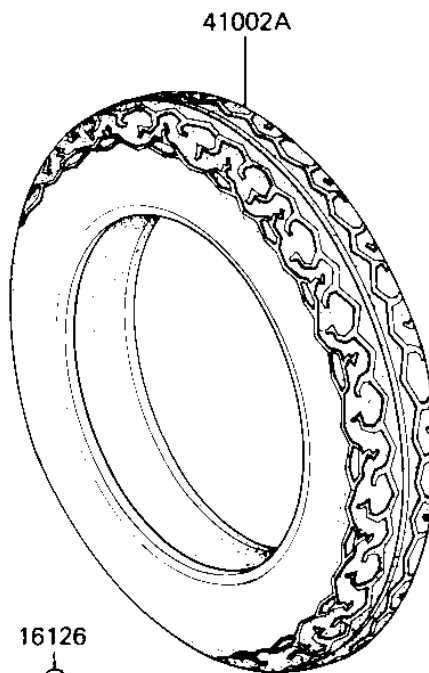

1985 Ninja® PARTS DIAGRAM

TIRES

F2210-0104

16126

16126

1985 Ninja® PARTS LIST

TIRES

ITEM NAME	PART NUMBER	QUANTITY
VALVE (Ref # 16126)	16126-1136	1
TIRE 120/80V16 F17 F (Ref # 41002)	41002-1468	1
TIRE 130/80V18 K727 R (Ref # 41002A)	41002-1469	1
BALANCER-WHEEL,10G (Ref # 41075)	41075-1014	1
BALANCER-WHEEL,20G (Ref # 41075A)	41075-1015	1
BALANCER-WHEEL,30G (Ref # 41075B)	41075-1016	1