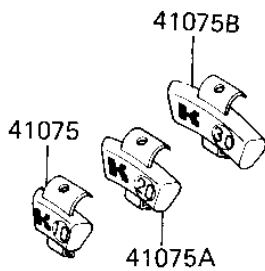

1985 Ninja® PARTS DIAGRAM

TIRES

F2210-0104

16126

16126

1985 Ninja® PARTS LIST

TIRES

ITEM NAME	PART NUMBER	QUANTITY
VALVE (Ref # 16126)	16126-1136	1
TIRE 120/80V16 F17 F (Ref # 41002)	41002-1468	1
TIRE 130/80V18 K727 R (Ref # 41002A)	41002-1469	1
BALANCER-WHEEL,10G (Ref # 41075)	41075-1014	1
BALANCER-WHEEL,20G (Ref # 41075A)	41075-1015	1
BALANCER-WHEEL,30G (Ref # 41075B)	41075-1016	1