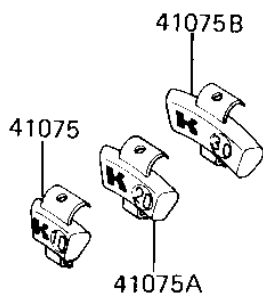

1985 Ninja® PARTS DIAGRAM

TIRES

F2210-0104

16126

16126

1985 Ninja® PARTS LIST

TIRES

ITEM NAME	PART NUMBER	QUANTITY
VALVE (Ref # 16126)	16126-1136	1
TIRE 120/80V16 F17 F (Ref # 41002)	41002-1468	1
TIRE 130/80V18 K727 R (Ref # 41002A)	41002-1469	1
BALANCER-WHEEL,10G (Ref # 41075)	41075-1014	1
BALANCER-WHEEL,20G (Ref # 41075A)	41075-1015	1
BALANCER-WHEEL,30G (Ref # 41075B)	41075-1016	1