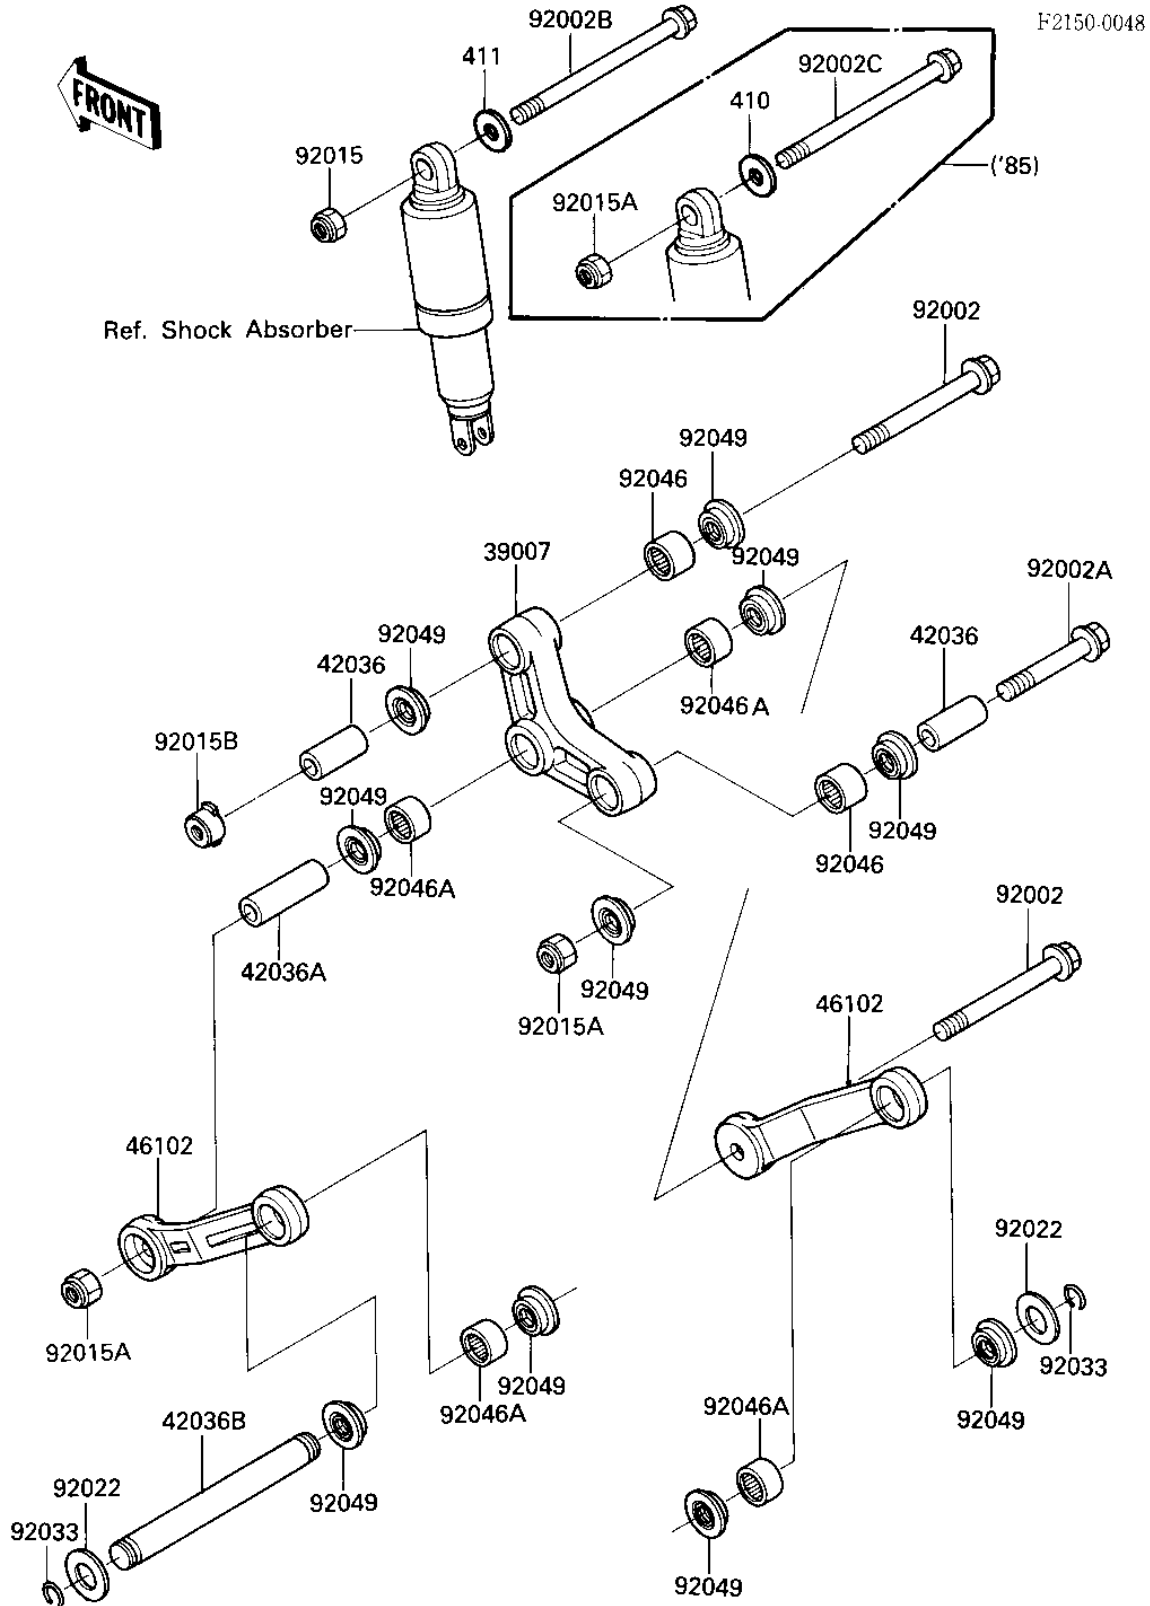

1985 Ninja® PARTS DIAGRAM

REAR SUSPENSION

1985 Ninja® PARTS LIST

REAR SUSPENSION

ITEM NAME	PART NUMBER	QUANTITY
ARM-SUSP,UNI TRAK (Ref # 39007)	39007-1055	1
SLEEVE,12.5X20X39 (Ref # 42036)	42036-1108	1
SLEEVE,12.5X20X50 (Ref # 42036A)	42036-1111	1
SLEEVE (Ref # 42036B)	42036-1137	1
ROD,UNI TRAK (Ref # 46102)	46102-1108	1
BOLT,FLANGED,12X85 (Ref # 92002)	92002-1463	1
BOLT,FLANGED,12X60 (Ref # 92002A)	92002-1464	1
BOLT,FLANGED,12X137.5 (Ref # 92002C)	92002-1466	1
NUT,LOCK,12MM,BLACK (Ref # 92015A)	92015-1190	1
NUT,12MM (Ref # 92015B)	92015-1482	1
WASHER (Ref # 92022)	92022-1590	1
RING-SNAP,18.3MM (Ref # 92033)	92033-1168	1
BEARING-NEEDLE,BM2027 (Ref # 92046)	92046-1110	1
BEARING-NEEDLE,BM2027 (Ref # 92046A)	92046-1112	1
SEAL-OIL,ARM,CNT (Ref # 92049)	92049-1109	1
WASHER PLAIN 12MM (Ref # 410)	410B1200	1