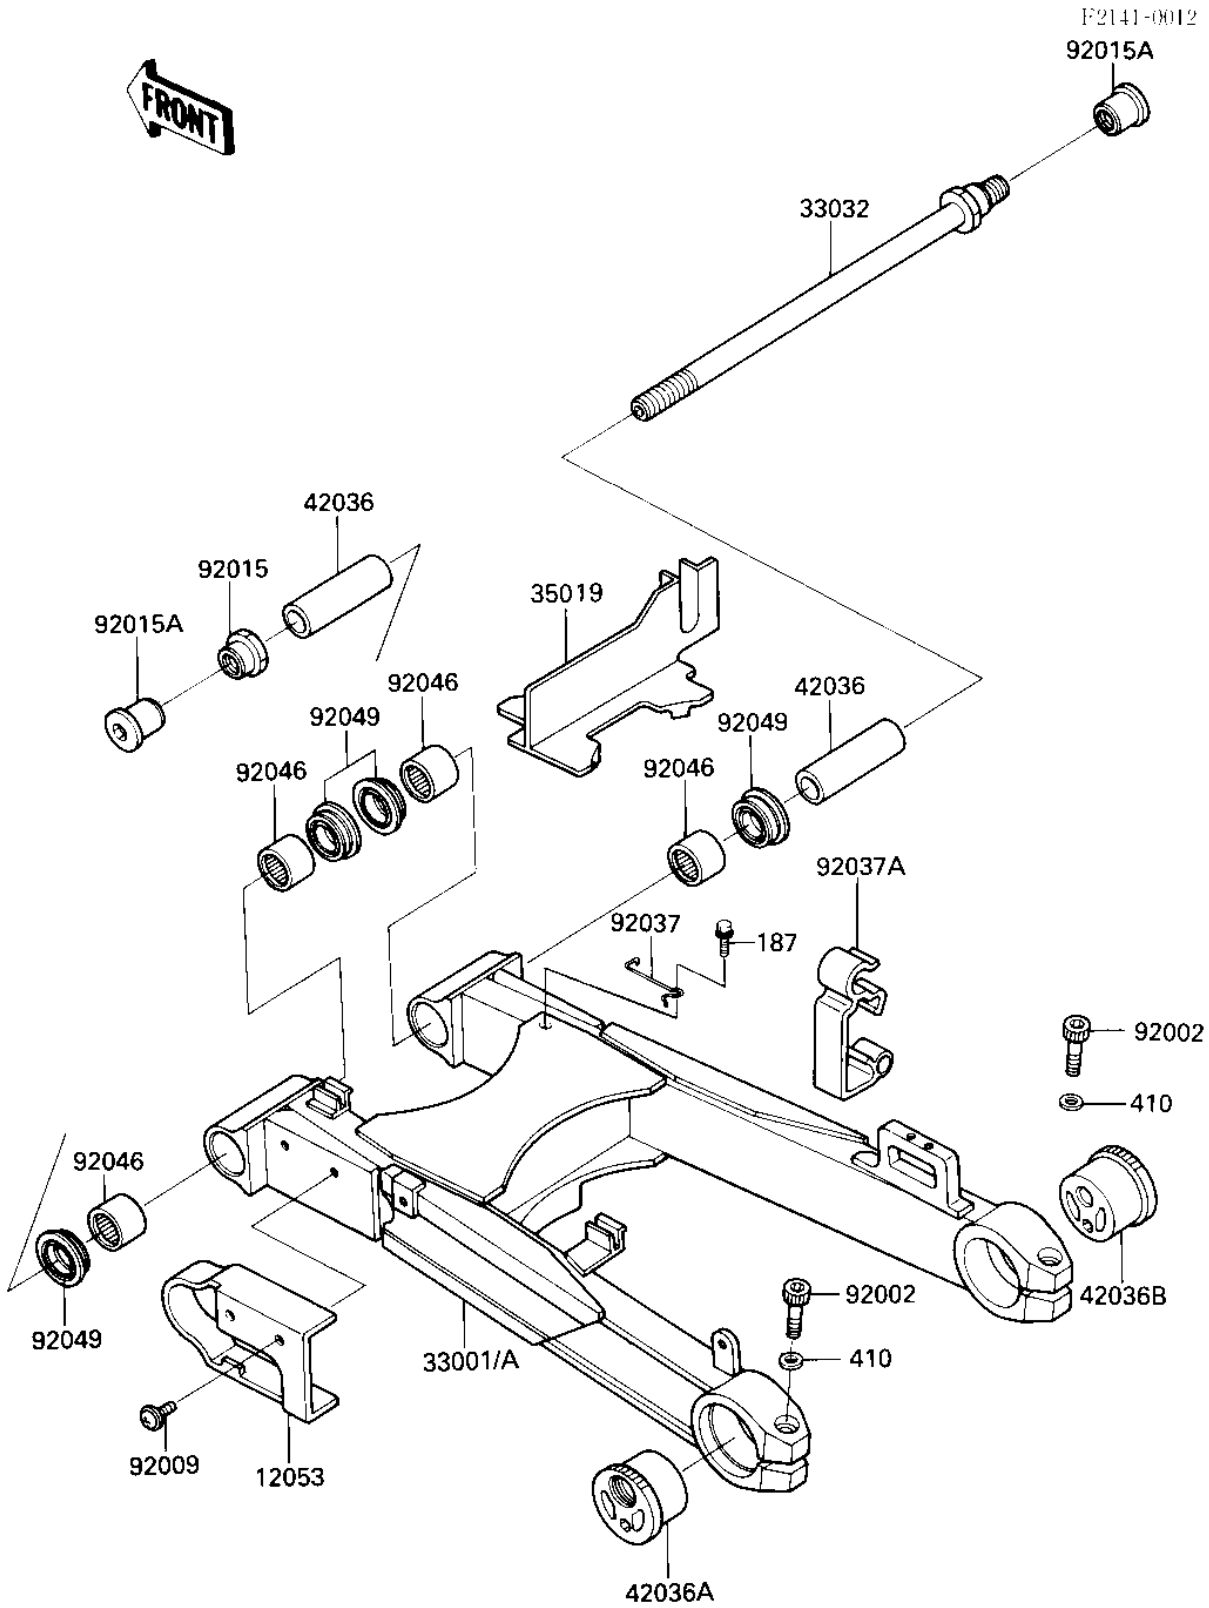

1985 Ninja® PARTS DIAGRAM

SWING ARM

1985 Ninja® PARTS LIST

SWING ARM

ITEM NAME	PART NUMBER	QUANTITY
GUIDE-CHAIN (Ref # 12053)	12053-1119	1
ARM-COM-SWING,G.SILV (Ref # 33001A)	33001-1231-F2	1
SHAFT-SWING ARM (Ref # 33032)	33032-1105	1
FLAP,SWING ARM (Ref # 35019)	35019-1124	1
SLEEVE,SWING ARM (Ref # 42036)	42036-1114	1
SLEEVE,AXLE,RH (Ref # 42036A)	42036-1147	1
BOLT (Ref # 92002)	92002-1452	1
SCREW,6X10 (Ref # 92009)	92009-1286	1
NUT,SWING ARM SHAFT (Ref # 92015)	92015-1333	1
NUT,SWING ARM (Ref # 92015A)	92015-1334	1
CLAMP (Ref # 92037)	92037-1565	1
CLAMP,BRAKE HOSE (Ref # 92037A)	92037-1674	1
BEARING-NEEDLE (Ref # 92046)	92046-1035	1
SEAL-OIL (Ref # 92049)	92049-1166	1
BOLT-UPSET-WSP (Ref # 187)	187D0610	1
W-PLAIN-S (Ref # 410)	410E1000	1