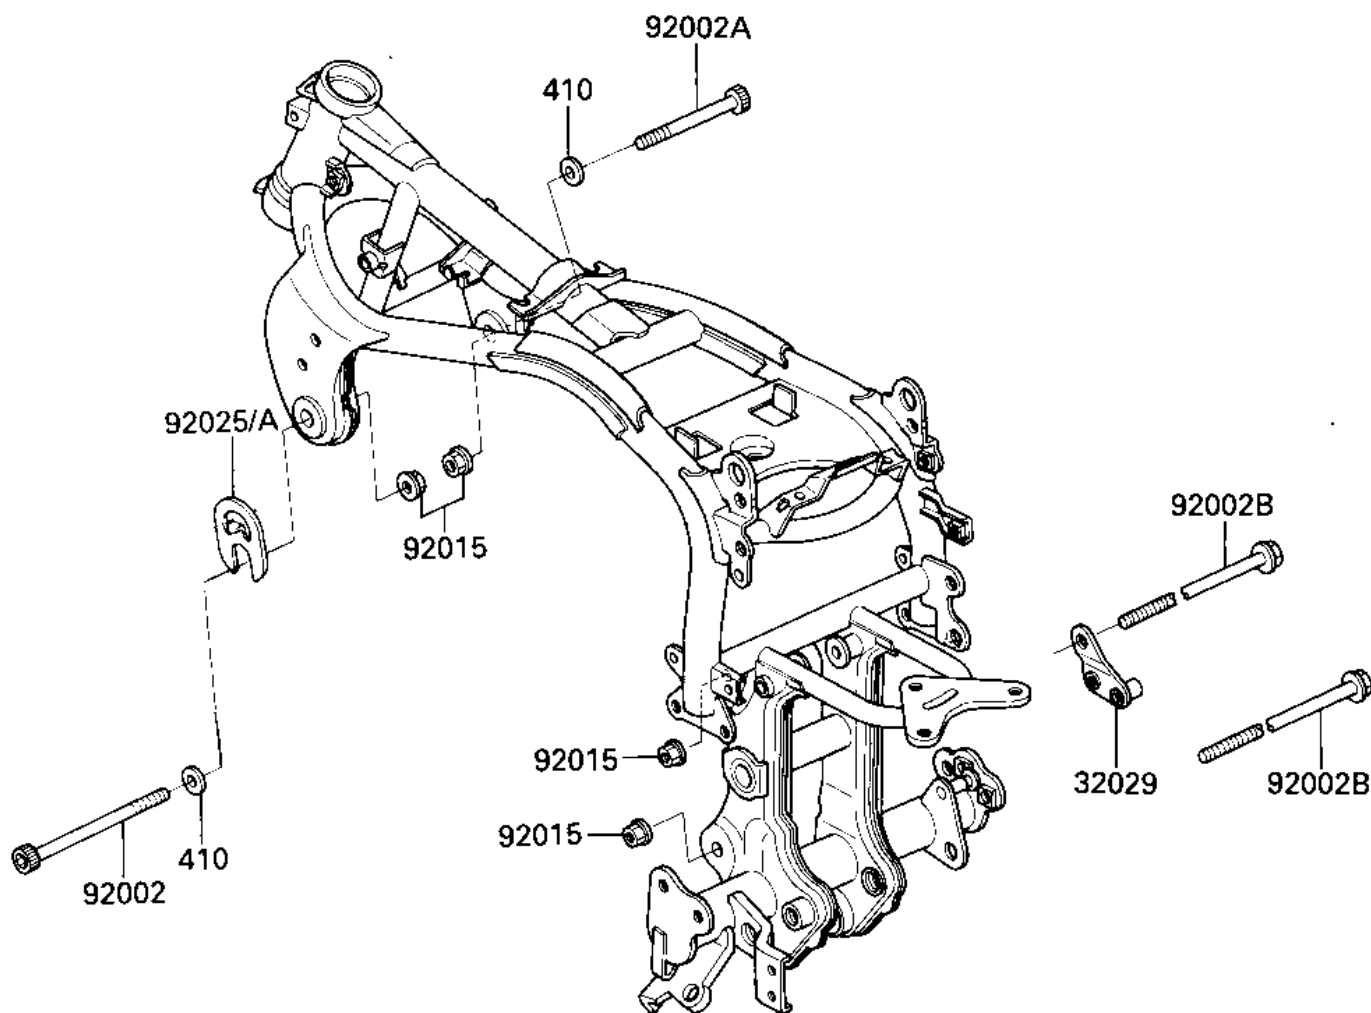

1985 Ninja® PARTS DIAGRAM

FRAME FITTINGS

F2131-0187

1985 Ninja® PARTS LIST

FRAME FITTINGS

ITEM NAME	PART NUMBER	QUANTITY
BRACKET-ENGINE,RR (Ref # 32029)	32029-1322	1
UNAVAILABLE IN PRICE BOOK (Ref # 92002)	92001-188	1
BOLT,SOCKET,10X72 (Ref # 92002A)	92001-1889	1
BOLT (Ref # 92002B)	92002-1321	1
NUT,10MM (Ref # 92015)	92015-1429	1
SHIM (Ref # 92025)	92025-1616	1
SHIM (Ref # 92025A)	92025-1617	1
WASHER PLAIN 10MM (Ref # 410)	410B1000	1