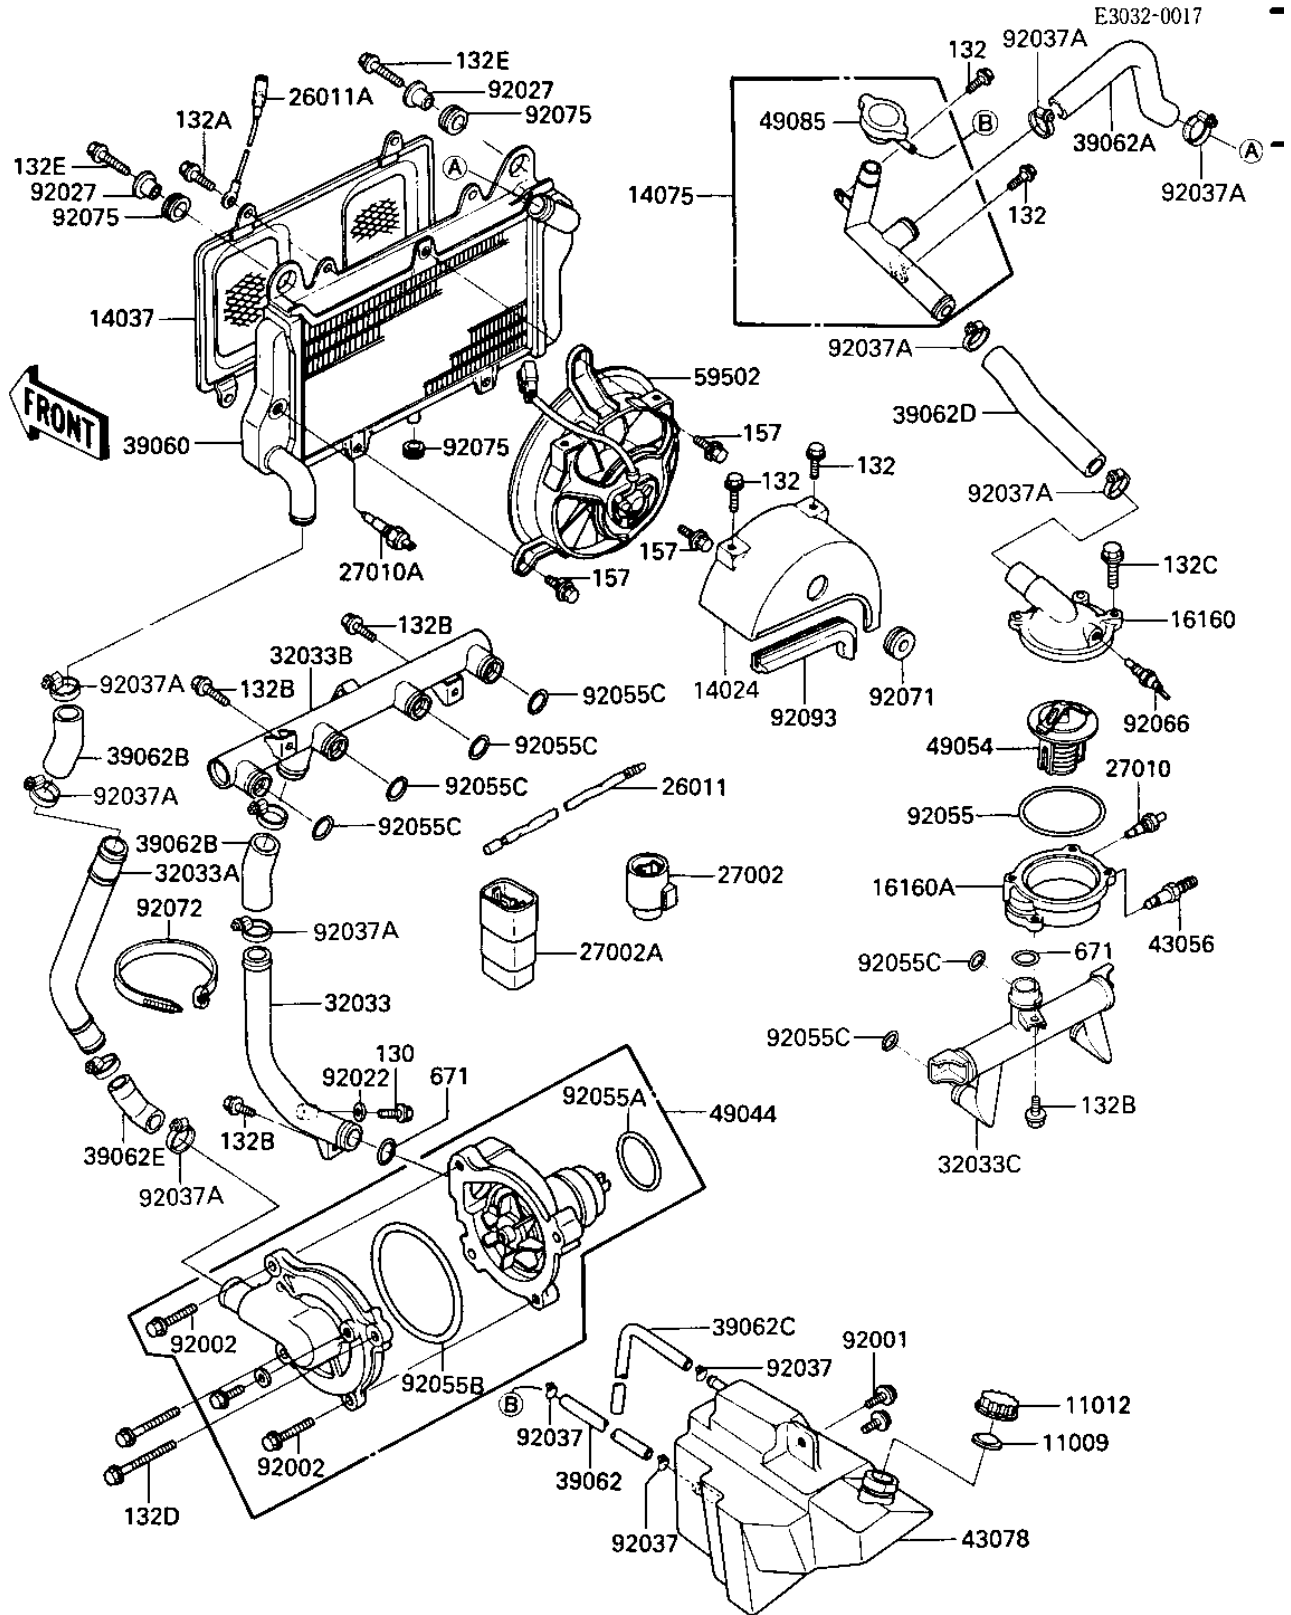

1985 Ninja® PARTS DIAGRAM

RADIATOR/FAN/WATER PUMP

1985 Ninja® PARTS LIST

RADIATOR/FAN/WATER PUMP

ITEM NAME	PART NUMBER	QUANTITY
GASKET,RESERVE TANK (Ref # 11009)	11009-1145	1
CAP,RESERVE TANK (Ref # 11012)	11012-1084	1
COVER,FAN (Ref # 14024)	14025-1892	1
SCREEN,RADIATOR (Ref # 14037)	14037-1063	1
CAP-ASSY,RADIATOR (Ref # 14075)	14075-1055	1
BODY,THERMOSTAT,UPP (Ref # 16160)	16160-1067	1
BODY,THERMOSTAT,LWR (Ref # 16160A)	16160-1068	1
WIRE-LEAD (Ref # 26011)	26011-1204	1
WIRE-LEAD (Ref # 26011A)	26011-1282	1
RELAY-ASSY (Ref # 27002)	27002-1054	1
RELAY-ASSY (Ref # 27002A)	27002-1055	1
SWITCH,FAN (Ref # 27010)	27010-1036	1
SWITCH,FAN (Ref # 27010A)	27010-1167	1
PIPE-WATER (Ref # 32033)	39192-1028	1
PIPE (Ref # 32033A)	32033-1207	1
PIPE (Ref # 32033B)	32033-1262	1
PIPE (Ref # 32033C)	32033-1719	1
RADIATOR (Ref # 39060)	39060-1059	1
HOSE-COOLING,5.5X10.5 (Ref # 39062)	39062-1144	1
HOSE-COOLING (Ref # 39062A)	39062-1070	1
HOSE-COOLING (Ref # 39062B)	39062-1072	1
HOSE-COOLING,RESERVOI (Ref # 39062C)	39062-1220	1
HOSE-COOLING (Ref # 39062D)	39062-1091	1
HOSE-COOLING (Ref # 39062E)	39062-1092	1
BREEDER (Ref # 43056)	43056-003	1
RESERVOIR (Ref # 43078)	43078-1053	1
PUMP-WATER (Ref # 49044)	49044-1058	1
THERMOSTAT (Ref # 49054)	49054-1051	1
CAP-ASSY-PRESSURE (Ref # 49085)	49085-1053	1