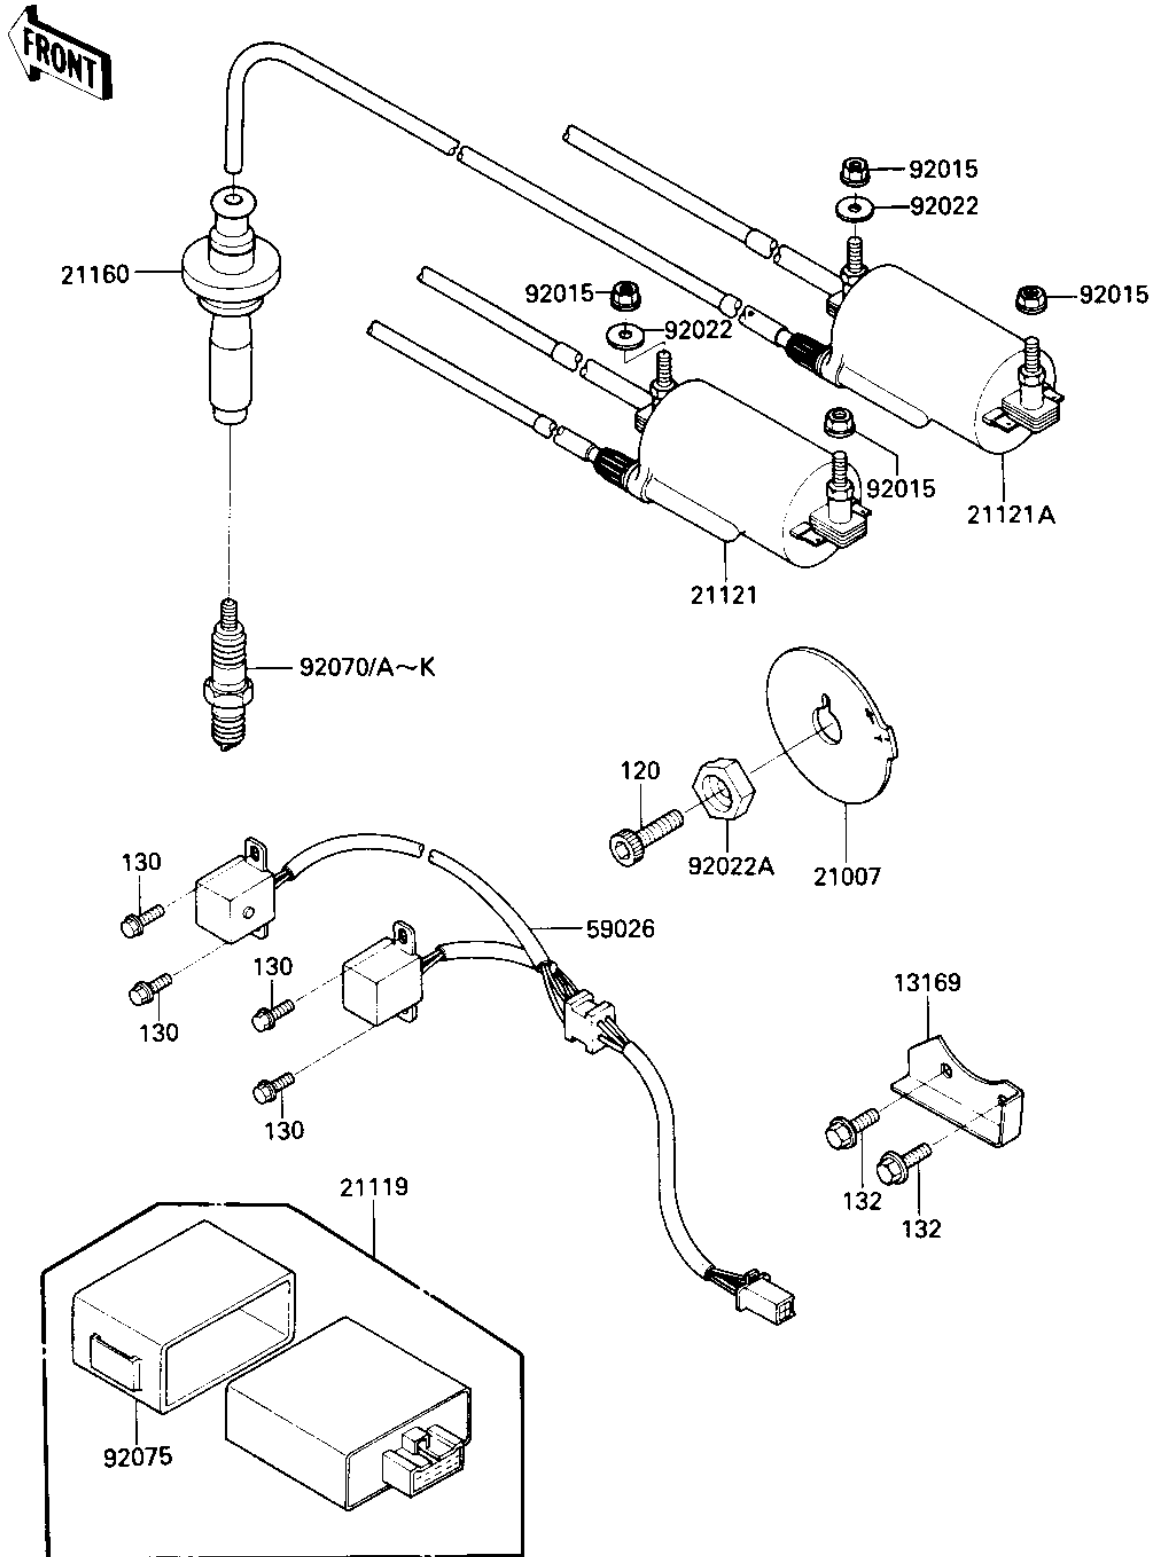

## 1985 Ninja® PARTS DIAGRAM

IGNITION

E1830-0207

## 1985 Ninja® PARTS LIST

### IGNITION

ITEM NAME	PART NUMBER	QUANTITY
PLATE,CHAIN GUIDE (Ref # 13169)	13169-1748	1
ROTOR,PULSING COIL (Ref # 21007)	21007-1109	1
IGNITER (Ref # 21119)	21119-1110	1
COIL-IGNITION,#1&#4 (Ref # 21121)	21121-1110	1
COIL-IGNITION,#2&#3 (Ref # 21121A)	21121-1111	1
CAP-ASSY-PLUG (Ref # 21160)	21160-1065	1
COIL-PULSING (Ref # 59026)	59026-1061	1
NUT-6MM (Ref # 92015)	92015-1078	1
WASHER PLAIN (Ref # 92022)	92022-024	2
WASHER,ROTOR (Ref # 92022A)	92200-1173	1
SPARK PLUG D8EA (Ref # 92070A)	D8EA	1
SPARK PLUG D7EA (Ref # 92070C)	D7EA	1
SPARK PLUG DR8ES (Canada) (Ref # 92070D)	92070-1019	1
UNAVAILABLE IN PRICE BOOK (Ref # 92070F)	92070-1034	1
SPARK PLUG DR7ES (Canada) (Ref # 92070I)	92070-1113	1
SPARK PLUG DR8ES-L (Canada) (Ref # 92070J)	92070-1116	1
DAMPER,IGNITER (Ref # 92075)	92075-1592	1
BOLT,SOCKET,8X25 (Ref # 120)	120P0825	1
BOLT-FLANGED (Ref # 130)	130G0512	1
BOLT-FLANGED-SMALL (Ref # 132)	132G0612	1