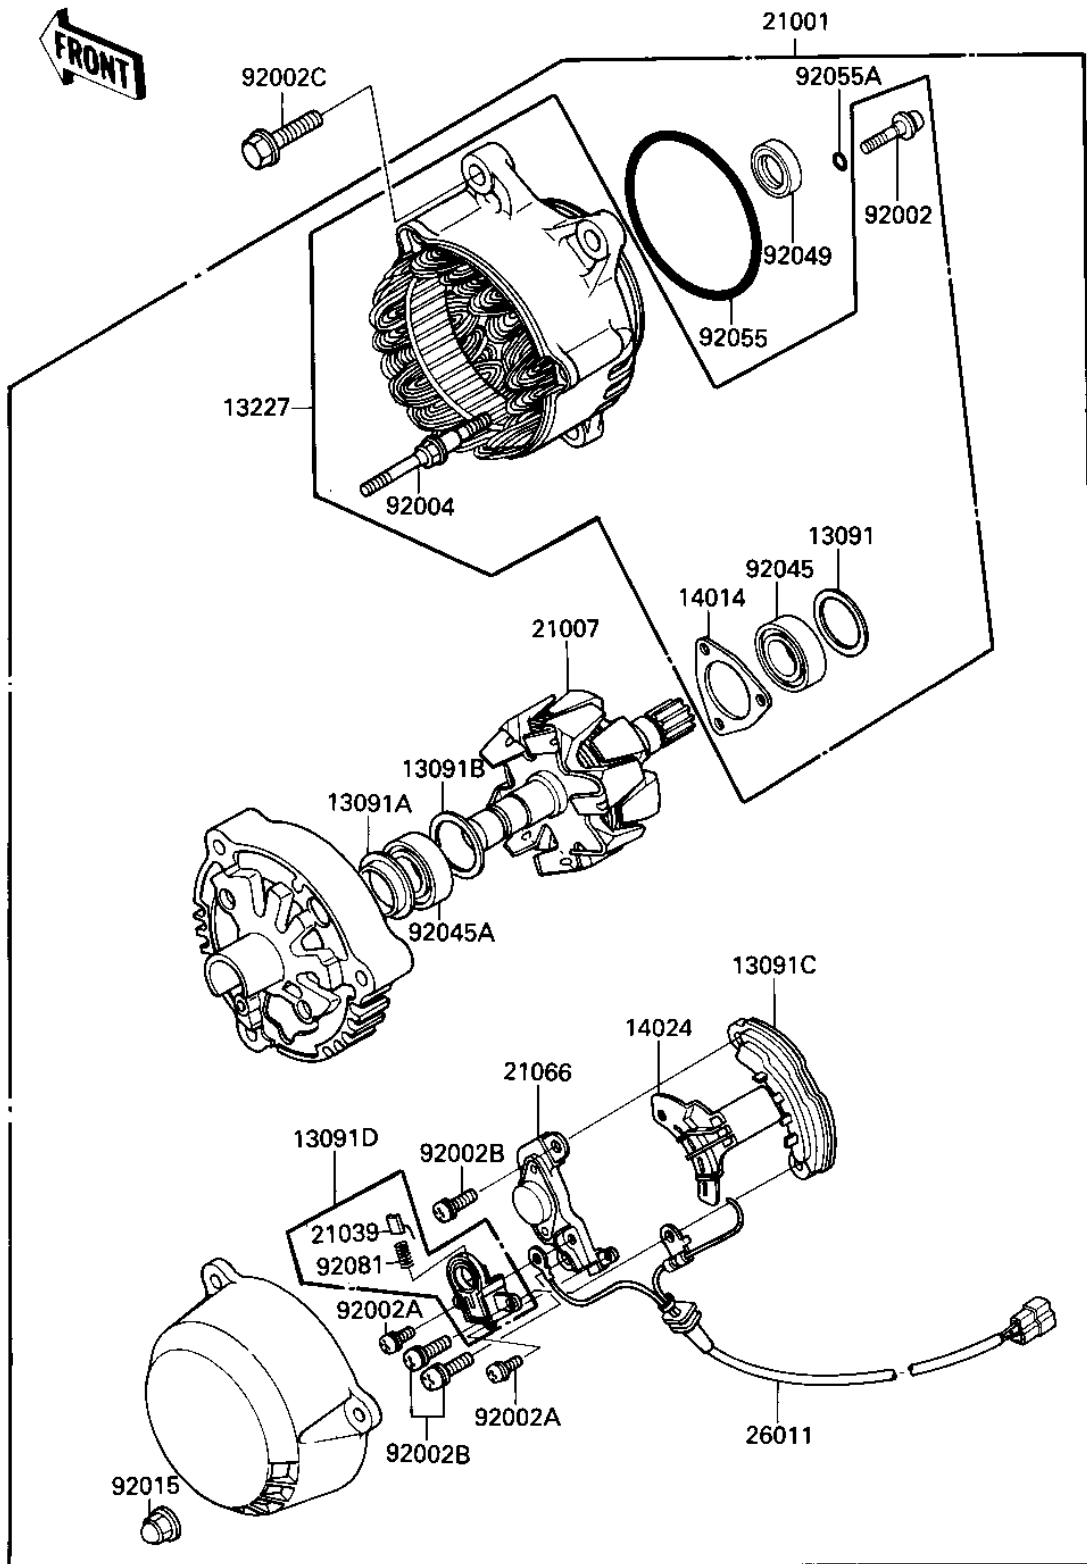

1985 Ninja® PARTS DIAGRAM

GENERATOR/REGULATOR

E1810-0114

1985 Ninja® PARTS LIST

GENERATOR/REGULATOR

ITEM NAME	PART NUMBER	QUANTITY
HOLDER,BEARING (Ref # 13091)	13091-1326	1
HOLDER,COVER (Ref # 13091A)	13091-1327	1
HOLDER,BEARING (Ref # 13091B)	13091-1328	1
RECTIFIER (Ref # 13091C)	13091-1329	1
HOLDER,BRUSH (Ref # 13091D)	13091-1330	1
HOUSING,GENERATOR (Ref # 13227)	13227-1054	1
PLATE-POSITION (Ref # 14014)	14014-1065	1
COVER,RECTIFIER (Ref # 14024)	14025-1942	1
GENERATOR (Ref # 21001)	21001-1105	1
ROTOR,GENERATOR (Ref # 21007)	21007-1123	1
BRUSH,CARBON (Ref # 21039)	21039-1052	1
REGULATOR-VOLTAGE (Ref # 21066)	21066-1056	1
WIRE-LEAD,GENERATOR (Ref # 26011)	26011-1287	1
BOLT (Ref # 92002)	92002-1856	1
BOLT (Ref # 92002A)	92002-1379	1
BOLT (Ref # 92002B)	92002-1380	1
BOLT,8X32 (Ref # 92002C)	92002-1400	1
STUD (Ref # 92004)	92004-1196	1
NUT,CAP (Ref # 92015)	92015-1458	1
BEARING-BALL,#6002 (Ref # 92045)	92045-1132	1
BEARING-BALL (Ref # 92045A)	92045-1237	1
SEAL-OIL (Ref # 92049)	92049-1200	1
RING-O,67.6MM (Ref # 92055)	92055-1263	1
RING-O (Ref # 92055A)	92055-1264	1
SPRING,BRUSH (Ref # 92081)	92081-1759	1