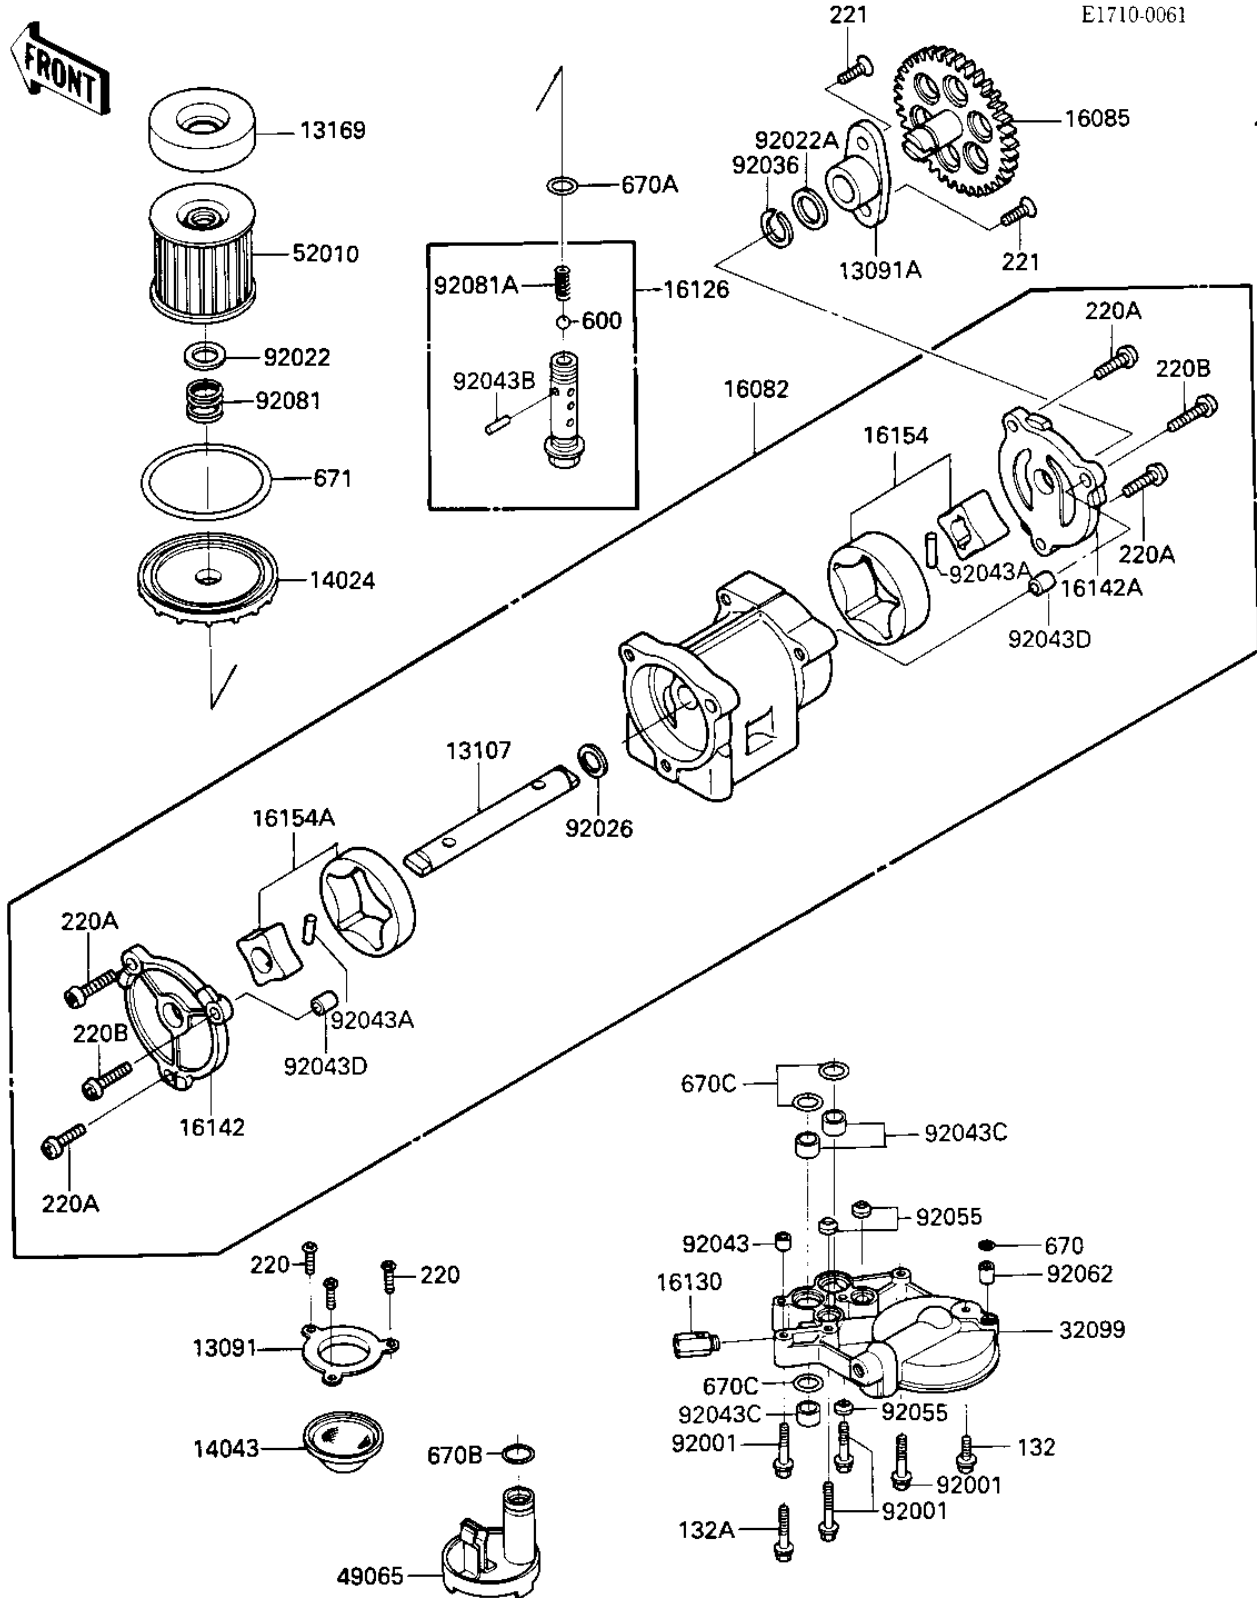

1985 Ninja® PARTS DIAGRAM

OIL PUMP/OIL FILTER

E1710-0061

1985 Ninja® PARTS LIST

OIL PUMP/OIL FILTER

ITEM NAME	PART NUMBER	QUANTITY
HOLDER,OIL FILTER (Ref # 13091)	13091-1274	1
HOLDER,PUMP GEAR (Ref # 13091A)	13091-1333	1
SHAFT,OIL PUMP (Ref # 13107)	13107-1105	1
PLATE,OIL FILTER (Ref # 13169)	13169-1313	1
COVER,OIL FILTER,F.BL (Ref # 14024)	14025-1422	1
STRAINER,OIL (Ref # 14043)	16111-003	1
PUMP-ASSY-OIL (Ref # 16082)	16082-1060	1
GEAR,OIL PUMP,35T (Ref # 16085)	16085-1103	1
VALVE,OIL FILTER (Ref # 16126)	16126-1108	1
RELEAF VALVE ASSY (Ref # 16130)	16130-1001	1
COVER-PUMP,LH (Ref # 16142)	16142-1052	1
COVER-PUMP,RH (Ref # 16142A)	16142-1054	1
ROTOR ASSY,OIL PUMP (Ref # 16154)	16154-1007	1
ROTOR-PUMP (Ref # 16154A)	16154-1053	1
CASE,OIL FILTER (Ref # 32099)	32099-1083	1
FILTER-OIL (Ref # 49065)	49065-1066	1
FILTER,OIL (Ref # 52010)	16099-003	1
BOLT,FLANGED,6X38 (Ref # 92001)	92001-1105	1
WASHER,20.5X30X1.0 (Ref # 92022)	92022-1012	1
WASHER,14X20X1 (Ref # 92022A)	92022-1495	1
SPACER,OIL PUMP (Ref # 92026)	92026-1230	1
RING-SNAP,PUMP GEAR (Ref # 92036)	92036-1052	1
PIN-DOWEL (Ref # 92043)	92042-007	1
PIN,DOWEL 5X17.8 (Ref # 92043A)	92043-1061	1
SPRING PIN (Ref # 92043B)	92043-111	1
PIN,18X20X12 (Ref # 92043C)	92043-1213	1
PIN,DOWEL,8X10 (Ref # 92043D)	92043-1302	1
"O" RING (Ref # 92055)	92055-077	1
NOZZLE (Ref # 92062)	92062-1055	1

1985 Ninja® PARTS LIST

OIL PUMP/OIL FILTER

ITEM NAME	PART NUMBER	QUANTITY
SPRING,OIL FILTER (Ref # 92081)	92081-1018	1
SPRING (Ref # 92081A)	92081-109	1
BOLT-FLANGED-SMALL (Ref # 132)	132G0616	1
BOLT-FLANGED-SMALL (Ref # 132A)	132G0645	1
SCREW PAN HEAD 6X12 (Ref # 220)	220B0612	1
SCREW PAN HEAD 6X14 (Ref # 220A)	220B0614	1
SCREW PAN HEAD 6X20 (Ref # 220B)	220B0620	1
SCREW CNTSNK HD 6X16 (Ref # 221)	221B0616	1
BALL STEEL 3/8" (Ref # 600)	600A1200	1
"O" RING,8MM (Ref # 670)	670B1508	1
"O" RING,16MM (Ref # 670A)	670B2016	1
"O" RING,18MM (Ref # 670B)	670B2018	1
O RING (Ref # 670C)	670D2020	1
"O" RING,90MM (Ref # 671)	671B2590	1