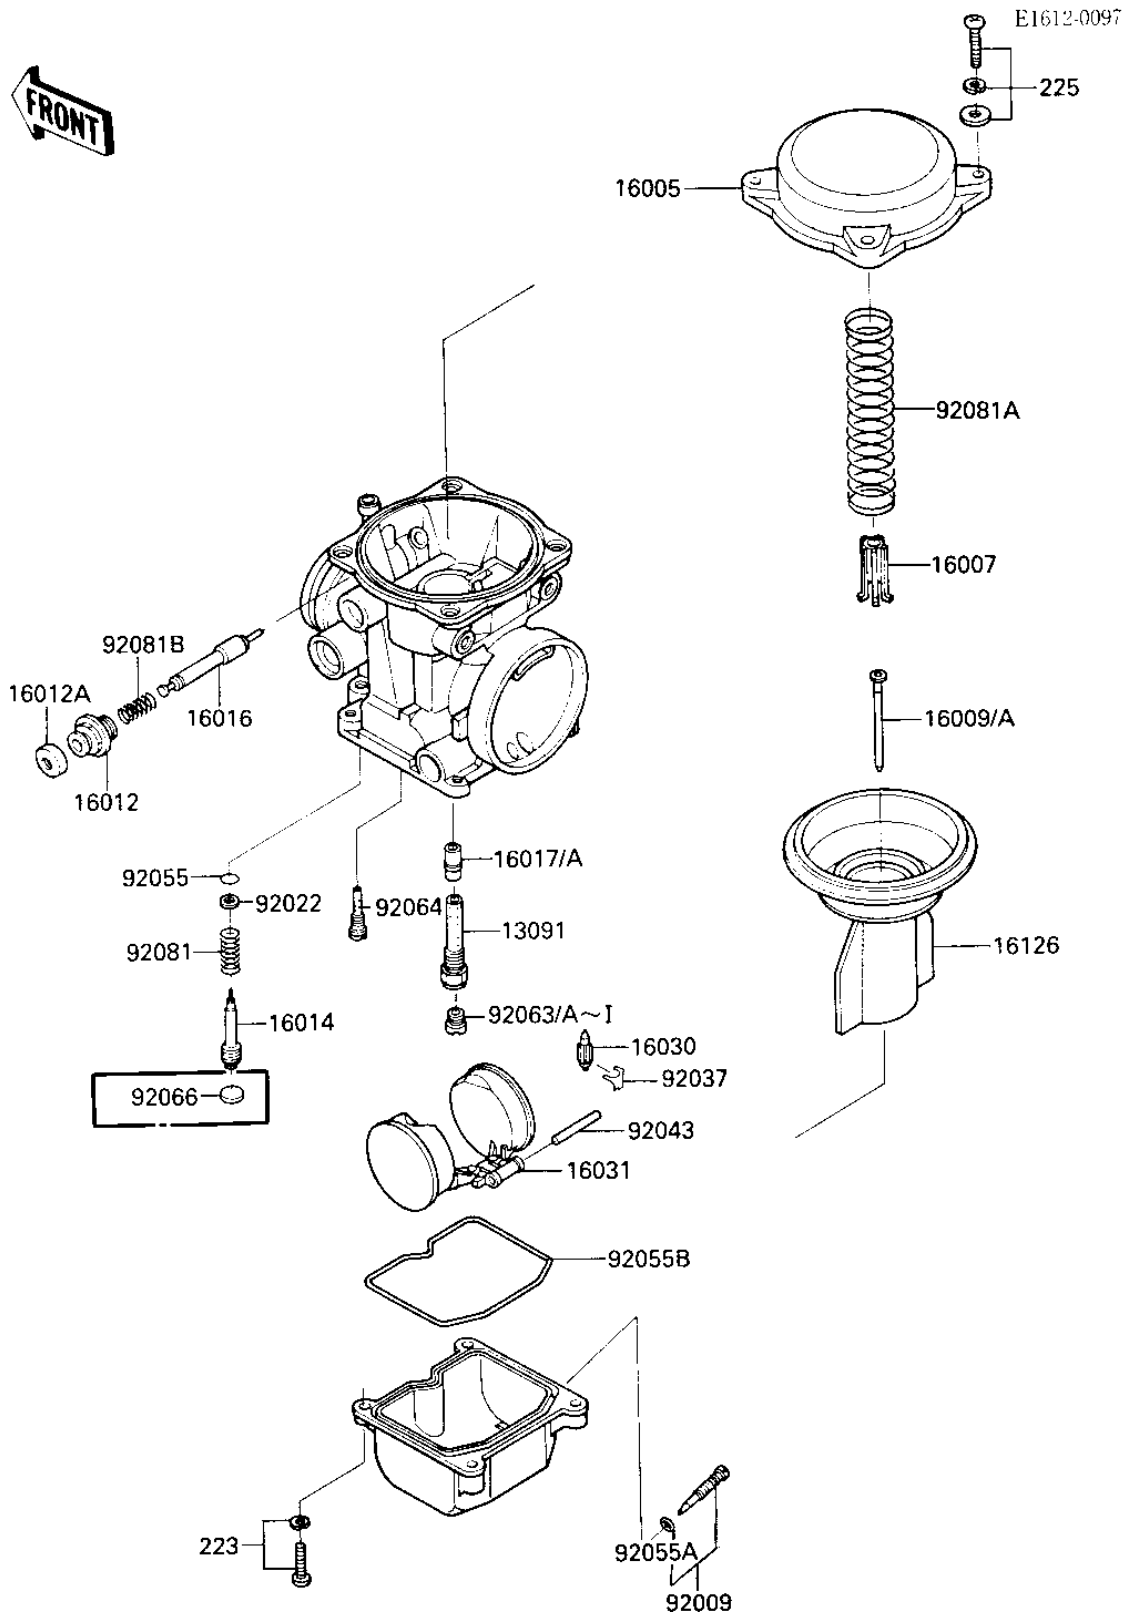

1985 Ninja® PARTS DIAGRAM

CARBURETOR PARTS

1985 Ninja® PARTS LIST

CARBURETOR PARTS

| ITEM NAME | PART NUMBER | QUANTITY |
|---|-------------|----------|
| HOLDER,NEEDLE JET (Ref # 13091) | 13091-1347 | 1 |
| TOP-CHAMBER,MIXING (Ref # 16005) | 16005-1054 | 1 |
| SEAT-SPRING,THROTTLE (Ref # 16007) | 16007-1117 | 1 |
| NEEDLE-JET,N27A (Ref # 16009) | 16009-1242 | 1 |
| NEEDLE-JET,N278 (Canada) (Ref # 16009A) | 16009-1243 | 1 |
| CAP-STARTER PLUNGER (Ref # 16012) | 16012-1051 | 1 |
| CAP-STARTER PLUNGER (Ref # 16012A) | 16012-1052 | 1 |
| SCREW-PILOT AIR (Ref # 16014) | 16014-1054 | 1 |
| PLUNGER,STARTER (Ref # 16016) | 16016-1061 | 1 |
| JET-NEEDLE (Ref # 16017) | 16017-1265 | 1 |
| JET-NEEDLE (Canada) (Ref # 16017A) | 16017-1266 | 1 |
| FLOAT VALVE (Ref # 16030) | 16030-1007 | 1 |
| FLOAT (Ref # 16030) | 16031-1056 | 1 |
| VALVE,VACUUM (Ref # 16126) | 16126-1182 | 1 |
| SCREW,DRAIN (Ref # 92009) | 92009-1095 | 1 |
| WASHER,PLAIN (Ref # 92022) | 92022-1003 | 1 |
| CLIP,FLOAT VALVE (Ref # 92037) | 16044-007 | 1 |
| PIN,FLOAT (Ref # 92043) | 92043-1148 | 1 |
| O RING,PILOT ADJ (Ref # 92055) | 92055-1002 | 1 |
| "O" RING,DRAIN SCREW (Ref # 92055A) | 92055-1053 | 1 |
| RING-O,FLOAT CHAMBER (Ref # 92055B) | 92055-1222 | 1 |
| MAIN JET,#140 (Ref # 92063) | 92063-1013 | 1 |
| MAIN JET,#135 (Ref # 92063A) | 92063-1014 | 2 |
| MAIN JET,#138 (Ref # 92063C) | 92063-1015 | 2 |
| MAIN JET,#142 (Ref # 92063E) | 92063-1016 | 1 |
| MAIN JET,2ND,#128 (Ref # 92063F) | 92063-1074 | 1 |
| MAIN JET,2ND,#130 (Ref # 92063G) | 92063-1075 | 1 |
| JET-MAIN,#132 (Ref # 92063H) | 92063-1076 | 2 |
| JET-PILOT,#35 (Ref # 92064) | 92064-1101 | 1 |