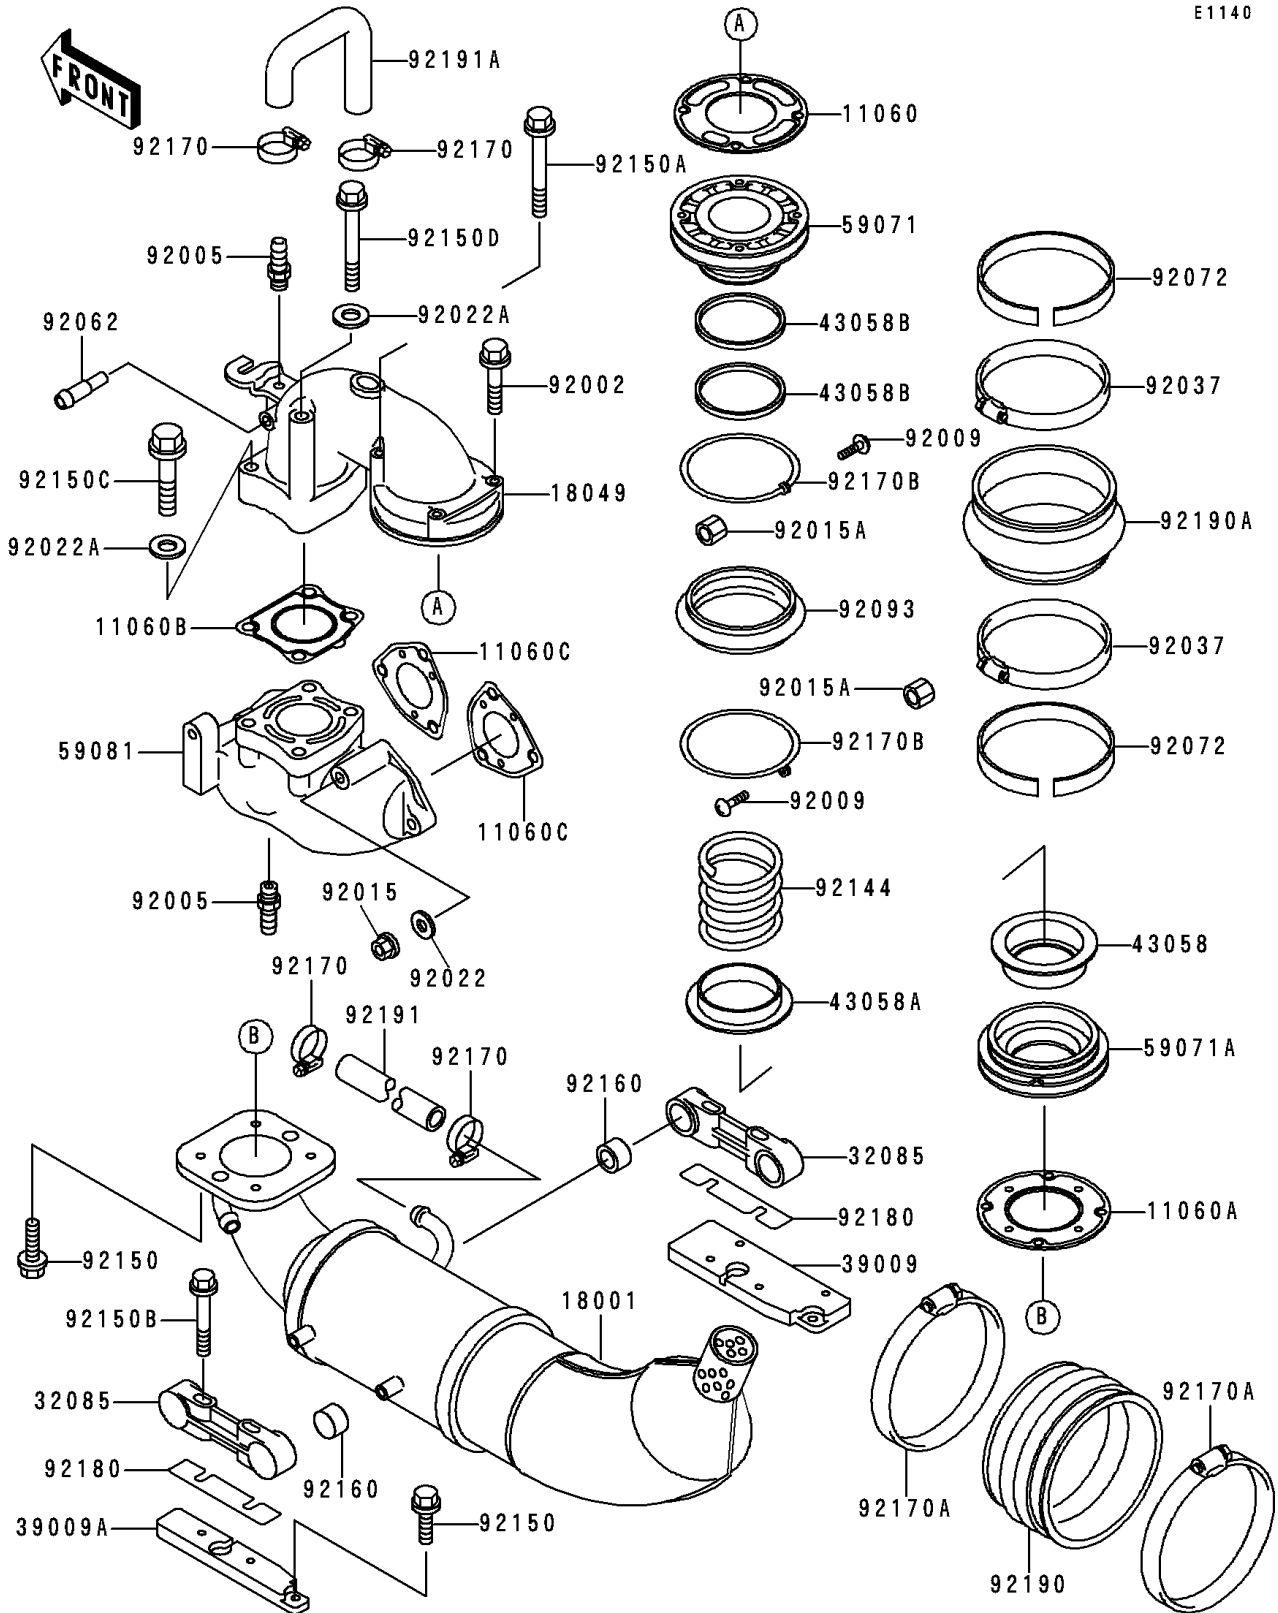

1998 Xi Sport PARTS DIAGRAM

Muffler(s)

E1140

1998 Xi Sport PARTS LIST

Muffler(s)

ITEM NAME	PART NUMBER	QUANTITY
GASKET,EXHAUST PIPE (Ref # 11060)	11060-3718	1
GASKET,MUFFLER (Ref # 11060A)	11060-3724	1
GASKET,EXHAUST MANIFOLD (Ref # 11060B)	11060-3732	1
GASKET,EXHAUST MANIFOLD (Ref # 11060C)	11060-3759	2
MUFFLER (Ref # 18001)	18001-3767	1
PIPE-EXHAUST (Ref # 18049)	18049-3759	1
STOPPER (Ref # 32085)	32085-3713	2
BLOCK-MOUNT,RH (Ref # 39009)	39009-3708	1
BLOCK-MOUNT,LH (Ref # 39009A)	39009-3709	1
RING (Ref # 43058)	43058-3705	1
RING (Ref # 43058A)	43058-3706	1
RING (Ref # 43058B)	43058-3707	2
JOINT,UPP (Ref # 59071)	59071-3728	1
JOINT,LWR (Ref # 59071A)	59071-3729	1
MANIFOLD-EXHAUST (Ref # 59081)	59081-3720	1
BOLT,6X35 (Ref # 92002)	92002-3715	2
FITTING,HOSE (Ref # 92005)	92005-3712	2
SCREW,3X14 (Ref # 92009)	92009-3796	2
NUT,CAP,8MM (Ref # 92015)	92015-1371	6
NUT,3MM (Ref # 92015A)	92015-3825	2
WASHER,8.2X18X1.5 (Ref # 92022)	92022-1964	6
WASHER,10.2X20X1.5 (Ref # 92022A)	92022-3742	4
CLAMP (Ref # 92037)	92037-3706	2
NOZZLE (Ref # 92062)	92062-3705	1
BAND,ID=111 (Ref # 92072)	92072-3740	2
SEAL (Ref # 92093)	92093-3738	1
SPRING (Ref # 92144)	92144-3739	1
BOLT,6X18 (Ref # 92150)	92150-3729	8
BOLT,6X80 (Ref # 92150A)	92150-3761	2

1998 Xi Sport PARTS LIST

Muffler(s)

ITEM NAME	PART NUMBER	QUANTITY
BOLT,6X50 (Ref # 92150B)	92150-3762	4
BOLT,10X50 (Ref # 92150C)	92150-3819	2
BOLT,10X145 (Ref # 92150D)	92150-3820	2
DAMPER (Ref # 92160)	92160-3740	4
CLAMP (Ref # 92170)	92170-3718	4
CLAMP (Ref # 92170A)	92170-3721	2
CLAMP (Ref # 92170B)	92170-3731	2
SHIM (Ref # 92180)	92180-3701	AR
TUBE (Ref # 92190)	92190-3709	1
TUBE,JOINT (Ref # 92190A)	92190-3712	1
TUBE,13X19X140 (Ref # 92191)	92191-3717	1
TUBE,HEAD-EXHAUST (Ref # 92191A)	92191-3766	1