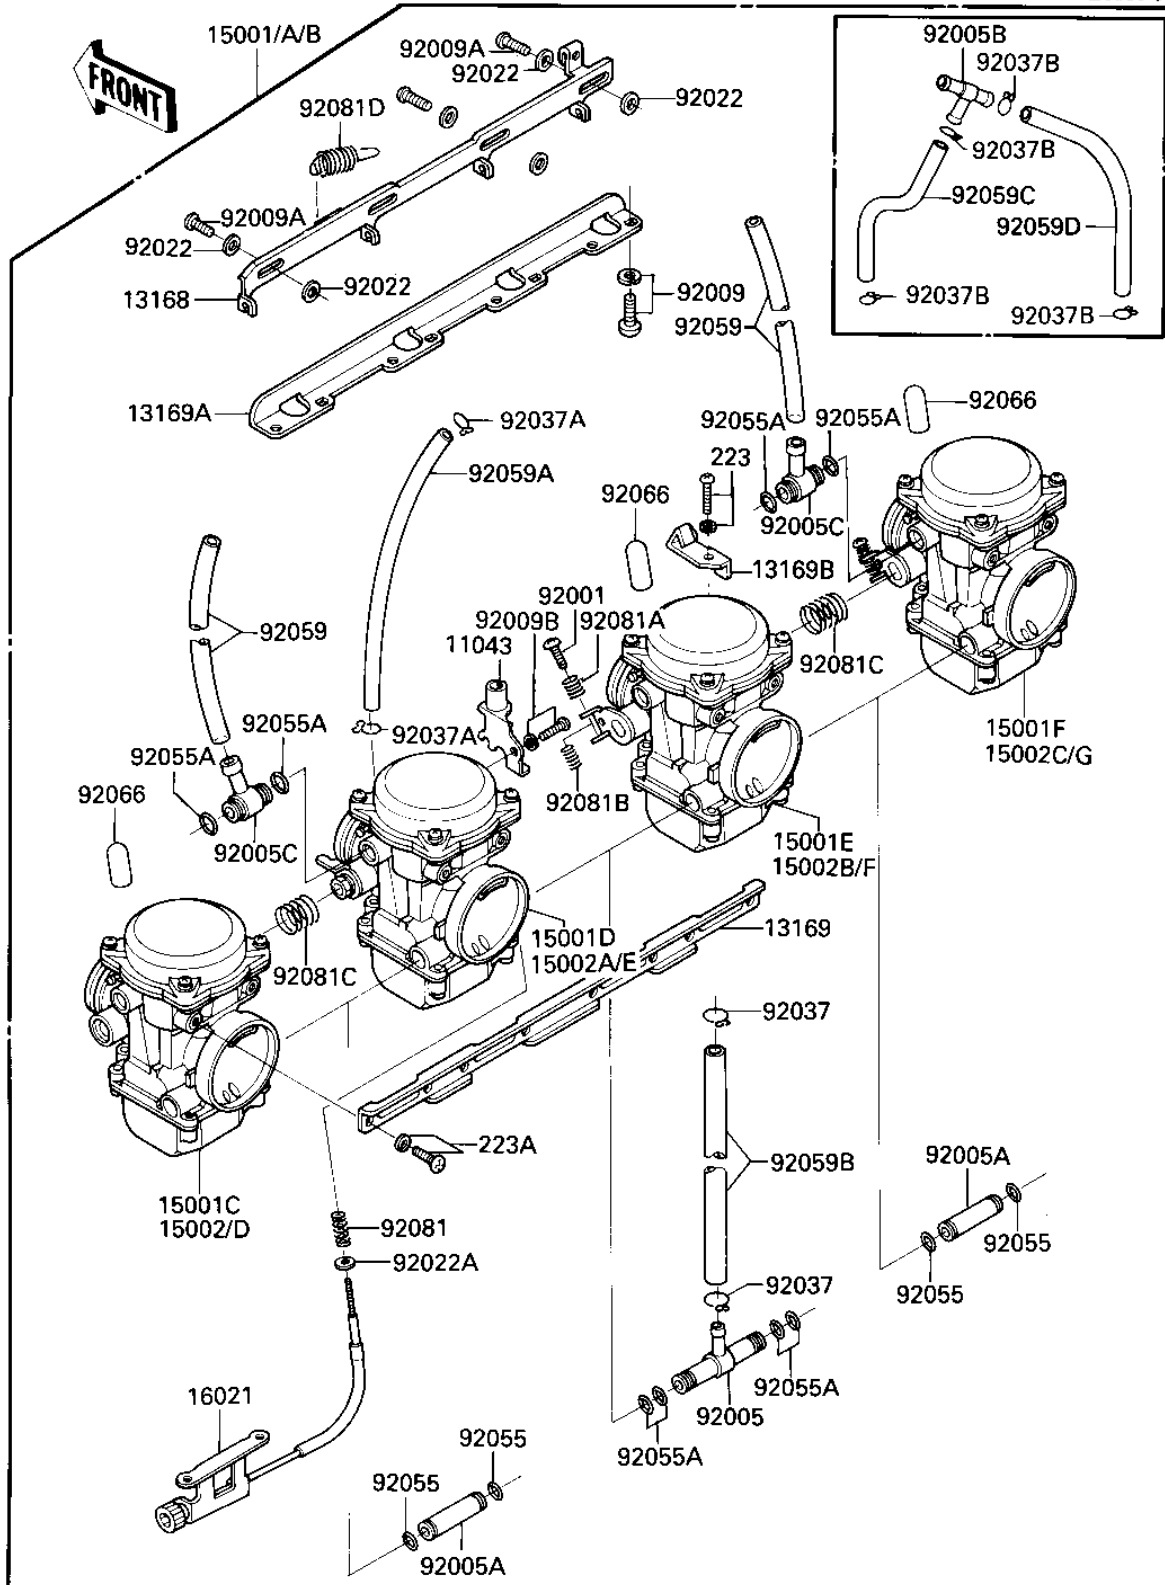

1985 Ninja® PARTS DIAGRAM

CARBURETOR ASSY

E1611-0166