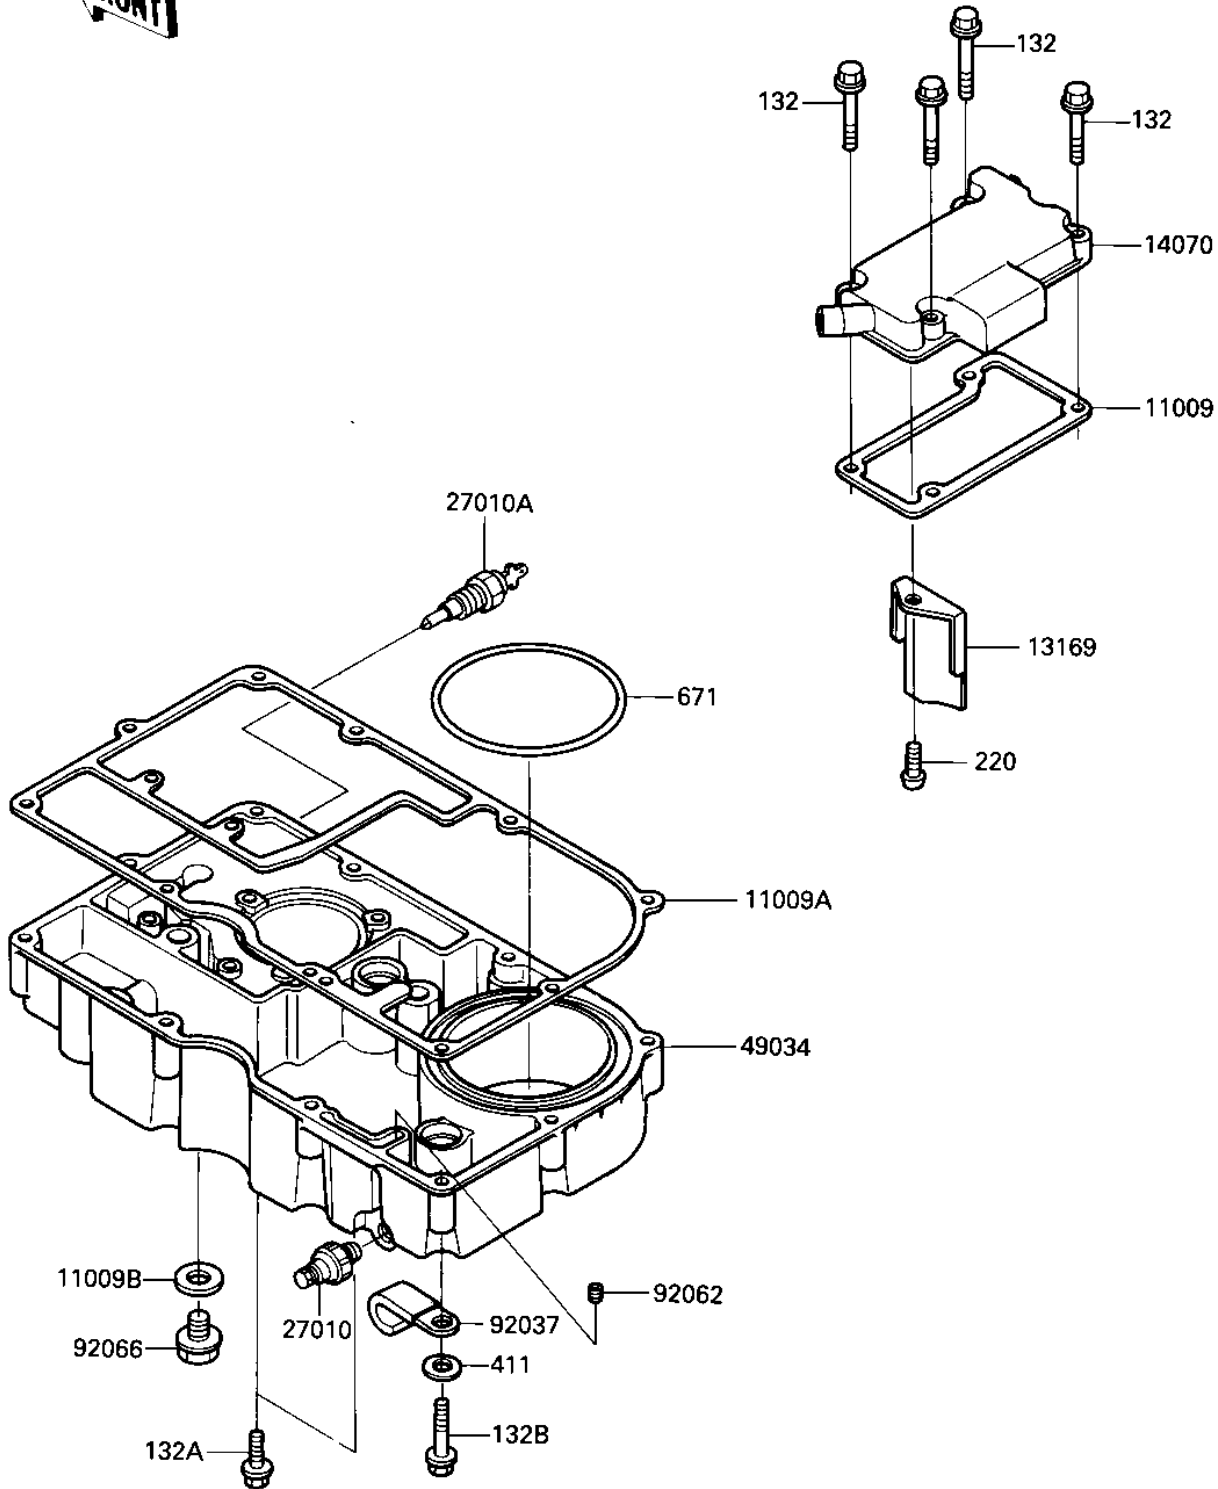

1985 Ninja® PARTS DIAGRAM

BREATHER COVER/OIL PAN

E1432-0030

1985 Ninja® PARTS LIST

BREATHER COVER/OIL PAN

ITEM NAME	PART NUMBER	QUANTITY
GASKET,BREATHER BODY (Ref # 11009)	11009-1861	1
GASKET (Ref # 11009A)	11009-1981	1
GASKET,DRIN PLUG (Ref # 11009B)	92065-097	1
PLATE,BREATHER (Ref # 13169)	13169-1832	1
BODY-BREATHER (Ref # 14070)	14070-1061	1
SWITCH,OIL PRESSURE (Ref # 27010)	27010-1155	1
SWITCH (Ref # 27010A)	27010-1173	1
PAN-OIL (Ref # 49034)	49034-1059	1
CLAMP,WIRING HARNESS (Ref # 92037)	92037-1539	1
NOZZLE,OIL BIAS (Ref # 92062)	92062-011	1
PLUG,OIL DRAIN,12X15 (Ref # 92066)	92066-1174	1
BOLT-FLANGED-SMALL (Ref # 132)	132E0625	1
BOLT-FLANGED-SMALL (Ref # 132A)	132J0640	1
BOLT-FLANGED-SMALL (Ref # 132B)	132J0625	1
SCREW-PAN-WP-CROS (Ref # 235)	235B0610	1
WASHER PLAIN (Ref # 411)	411F0600	1
"O" RING,90MM (Ref # 671)	671B2590	1