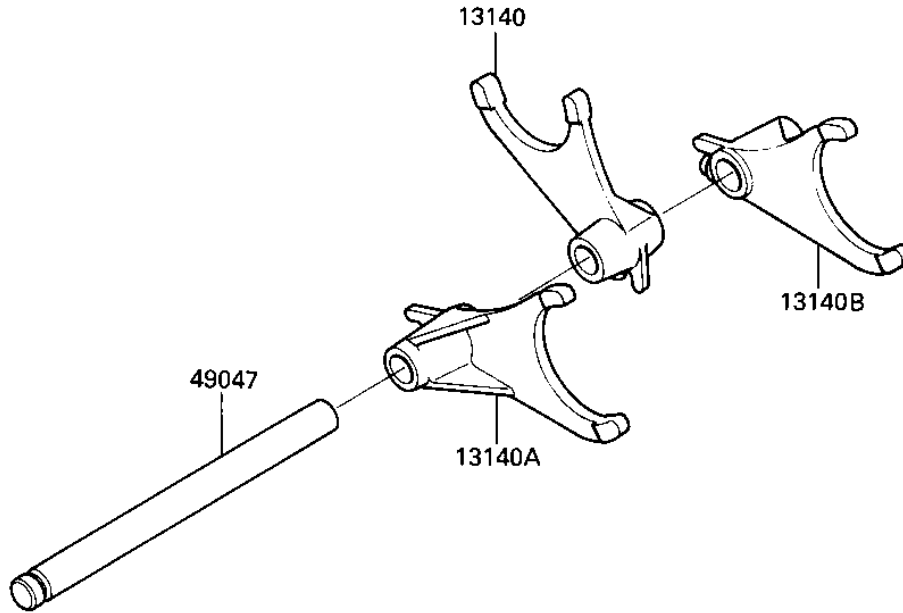

## 1985 Ninja® PARTS DIAGRAM

GEAR CHANGE DRUM & FORKS

E1362-0089

## 1985 Ninja® PARTS LIST

GEAR CHANGE DRUM & FORKS

ITEM NAME	PART NUMBER	QUANTITY
HOLDER,CHANGE DRUM (Ref # 13091)	13091-1275	1
HOLDER,NEUTRAL (Ref # 13091A)	13091-1334	1
FORK-SHIFT (Ref # 13140)	13140-1196	1
FORK-SHIFT (Ref # 13140A)	13140-1197	1
FORK-SHIFT (Ref # 13140B)	13140-1198	1
DRUM-ASSY-CHANGE (Ref # 13239)	13239-1116	1
PLATE-POSITION,CHANGE (Ref # 14014)	14014-1059	1
ROD-SHIFT (Ref # 49047)	49047-1055	1
PIN GEAR CHANGE DRUM (Ref # 92043)	92042-014	1
PIN-CHANGE DRUM (Ref # 92043A)	92042-020	1
BEARING-BALL,16005(NT (Ref # 92045)	92045-1045	1
BOLT,SOCKET,6X16 (Ref # 120)	120P0616	1
SCREW-CSK-CROS,6X45 (Ref # 221)	221B0645	1
PIN,DOWEL,4X8 (Ref # 551)	551A0408	1