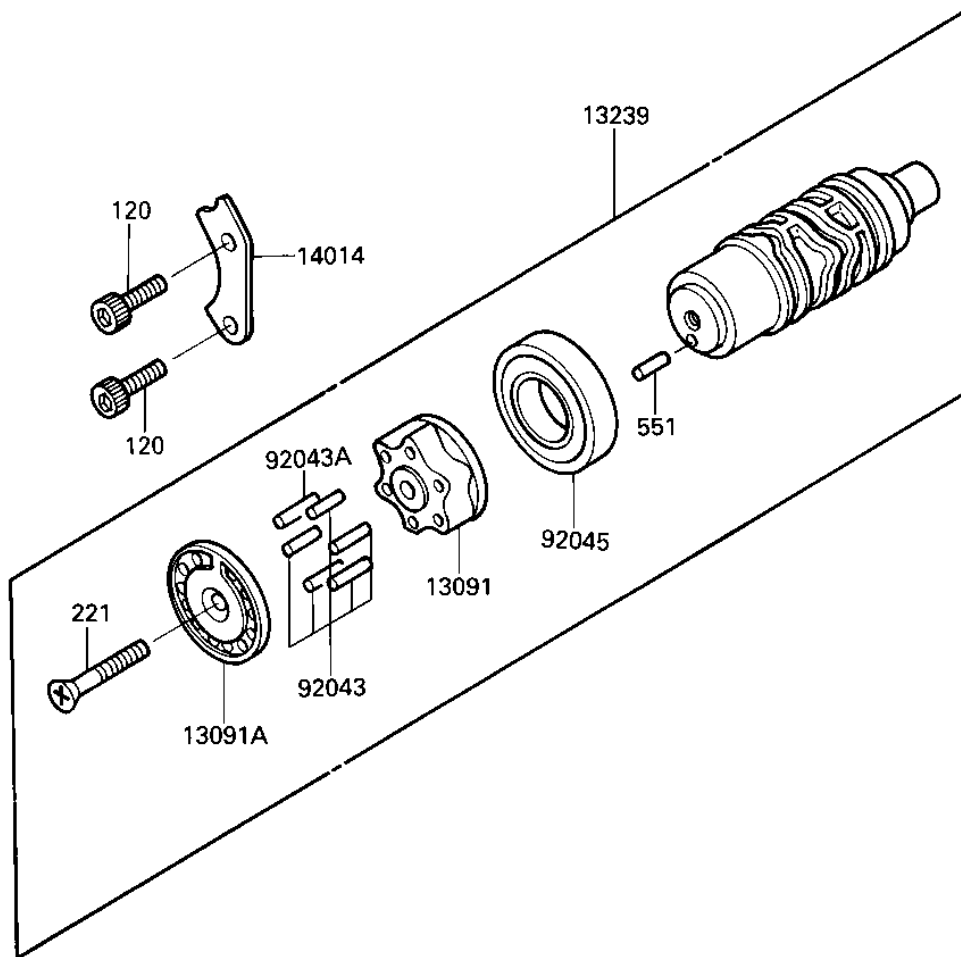

## 1985 Ninja® PARTS DIAGRAM

GEAR CHANGE DRUM & FORKS

E1362-0089

## 1985 Ninja® PARTS LIST

GEAR CHANGE DRUM & FORKS

ITEM NAME	PART NUMBER	QUANTITY
HOLDER,CHANGE DRUM (Ref # 13091)	13091-1275	1
HOLDER,NEUTRAL (Ref # 13091A)	13091-1334	1
FORK-SHIFT (Ref # 13140)	13140-1196	1
FORK-SHIFT (Ref # 13140A)	13140-1197	1
FORK-SHIFT (Ref # 13140B)	13140-1198	1
DRUM-ASSY-CHANGE (Ref # 13239)	13239-1116	1
PLATE-POSITION,CHANGE (Ref # 14014)	14014-1059	1
ROD-SHIFT (Ref # 49047)	49047-1055	1
PIN GEAR CHANGE DRUM (Ref # 92043)	92042-014	1
PIN-CHANGE DRUM (Ref # 92043A)	92042-020	1
BEARING-BALL,16005(NT (Ref # 92045)	92045-1045	1
BOLT,SOCKET,6X16 (Ref # 120)	120P0616	1
SCREW-CSK-CROS,6X45 (Ref # 221)	221B0645	1
PIN,DOWEL,4X8 (Ref # 551)	551A0408	1