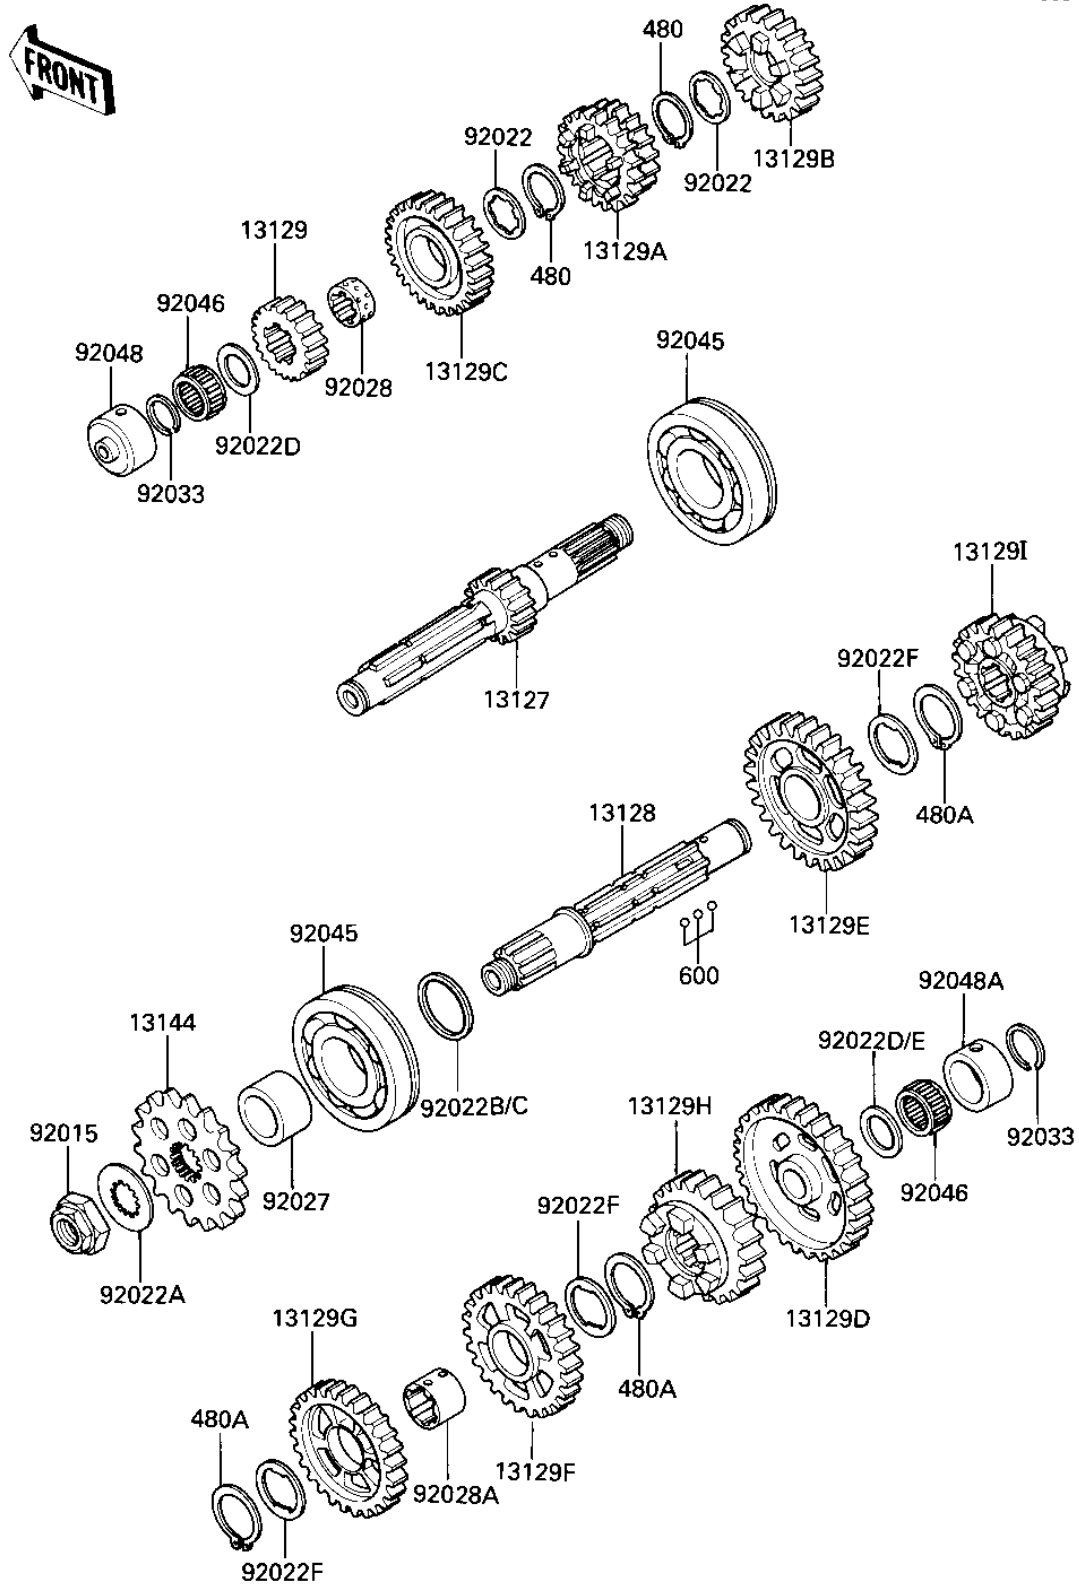

1985 Ninja® PARTS DIAGRAM

TRANSMISSION

E1361-0142

1985 Ninja® PARTS LIST

TRANSMISSION

ITEM NAME	PART NUMBER	QUANTITY
SHAFT-TRANSMISSION IN (Ref # 13127)	13127-1108	1
SHAFT-TRANSMISSION (Ref # 13128)	13128-1113	1
GEAR,INPUT 2ND,19T (Ref # 13129)	13129-1530	1
GEAR,INPUT 3RD&4TH,22 (Ref # 13129A)	13129-1531	1
GEAR,INPUT 5TH,26T (Ref # 13129B)	13129-1532	1
GEAR,INPUT TOP,28T (Ref # 13129C)	13129-1533	1
GEAR,OUTPUT LOW,42T (Ref # 13129D)	13129-1534	1
GEAR,OUTPUT 2ND,38T (Ref # 13129E)	13129-1535	1
GEAR,OUTPUT 3RD,35T (Ref # 13129F)	13129-1536	1
GEAR,OUTPUT 4TH,32T (Ref # 13129G)	13129-1537	1
GEAR,OUTPUT 5TH,30T (Ref # 13129H)	13129-1538	1
GEAR,OUTPUT TOP,29T (Ref # 13129I)	13129-1539	1
SPROCKET-OUTPUT,17T (Ref # 13144)	13144-1106	1
NUT,20MM (Ref # 92015)	92015-1210	1
WASHER,LOCK (O.D=35) (Ref # 92022)	92022-1077	1
WASHER (Ref # 92022A)	92200-1060	1
WASHER,28.3X34X0.5 (Ref # 92022B)	92022-1572	1
WASHER,28.3X34X0.3 (Ref # 92022C)	92022-1626	1
WASHER,PLAIN,22MM (Ref # 92022D)	92022-212	1
WASHER,PLAIN,22MM (Ref # 92022E)	92022-213	1
WASHER,LOCK (Ref # 92022F)	92024-069	1
COLLAR (Ref # 92027)	92143-1431	1
BUSHING, TOP GEAR (Ref # 92028)	92028-1124	1
BUSHING,OUTPUT GEAR (Ref # 92028A)	92028-1271	1
CIRCLIP,25MM (Ref # 92033)	92033-025	1
BEARING-BALL (Ref # 92045)	92045-1186	1
BEARING,PK223013.8 (Ref # 92046)	92046-031	1
RACE,INPUT SHAFT (Ref # 92048)	92048-1052	1
RACE,30X38X15 (Ref # 92048A)	92048-1053	1

1985 Ninja® PARTS LIST

TRANSMISSION

ITEM NAME	PART NUMBER	QUANTITY
CIRCLIP 28MM (Ref # 480)	480J2800	1
CIRCLIP (Ref # 480A)	480J2900	1
BALL STEEL 5/32' (Ref # 600)	600A0500	1