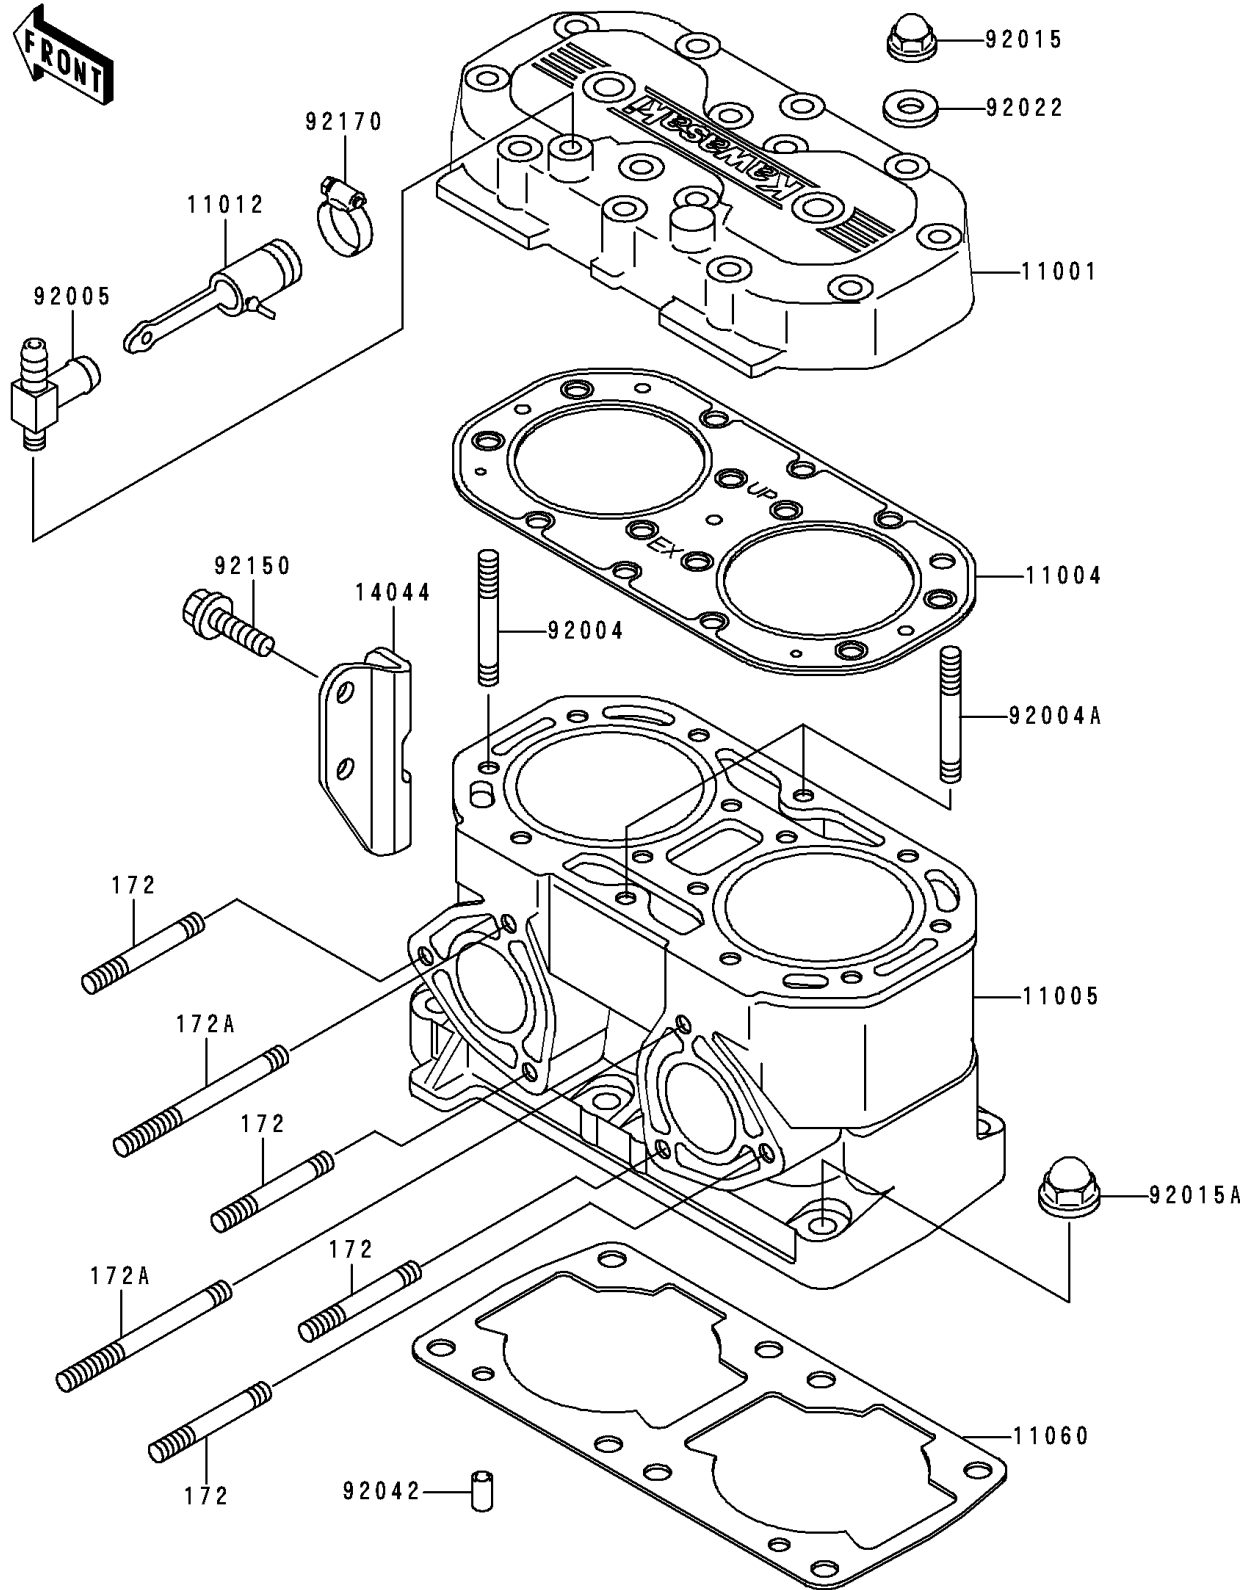

1999 Xi Sport PARTS DIAGRAM

Cylinder Head/Cylinder

E1110

1999 Xi Sport PARTS LIST

Cylinder Head/Cylinder

ITEM NAME	PART NUMBER	QUANTITY
BOLT-STUD (Ref # 172)	172R0830	4
BOLT-STUD,8X75 (Ref # 172A)	172R0875	2
HEAD-CYLINDER (Ref # 11001)	11001-3724	1
GASKET-HEAD (Ref # 11004)	11004-3714	1
CYLINDER-ENGINE (Ref # 11005)	11005-3729	1
CAP (Ref # 11012)	11012-3757	1
GASKET,CYLINDER BASE (Ref # 11060)	11060-3711	1
HOLDER-CABLE (Ref # 14044)	14044-3722	1
STUD,8X43 (Ref # 92004)	92004-3715	12
STUD,8X43 (Ref # 92004A)	92004-3719	2
FITTING (Ref # 92005)	92005-3711	1
NUT,CAP,8MM (Ref # 92015)	92015-1371	14
NUT,10MM (Ref # 92015A)	92015-1649	8
WASHER,8.2X18X1.5 (Ref # 92022)	92022-1964	14
PIN,DOWEL,6.3X8X14 (Ref # 92042)	92042-007	2
BOLT,8X16 (Ref # 92150)	92150-3722	2
CLAMP (Ref # 92170)	92170-3729	1