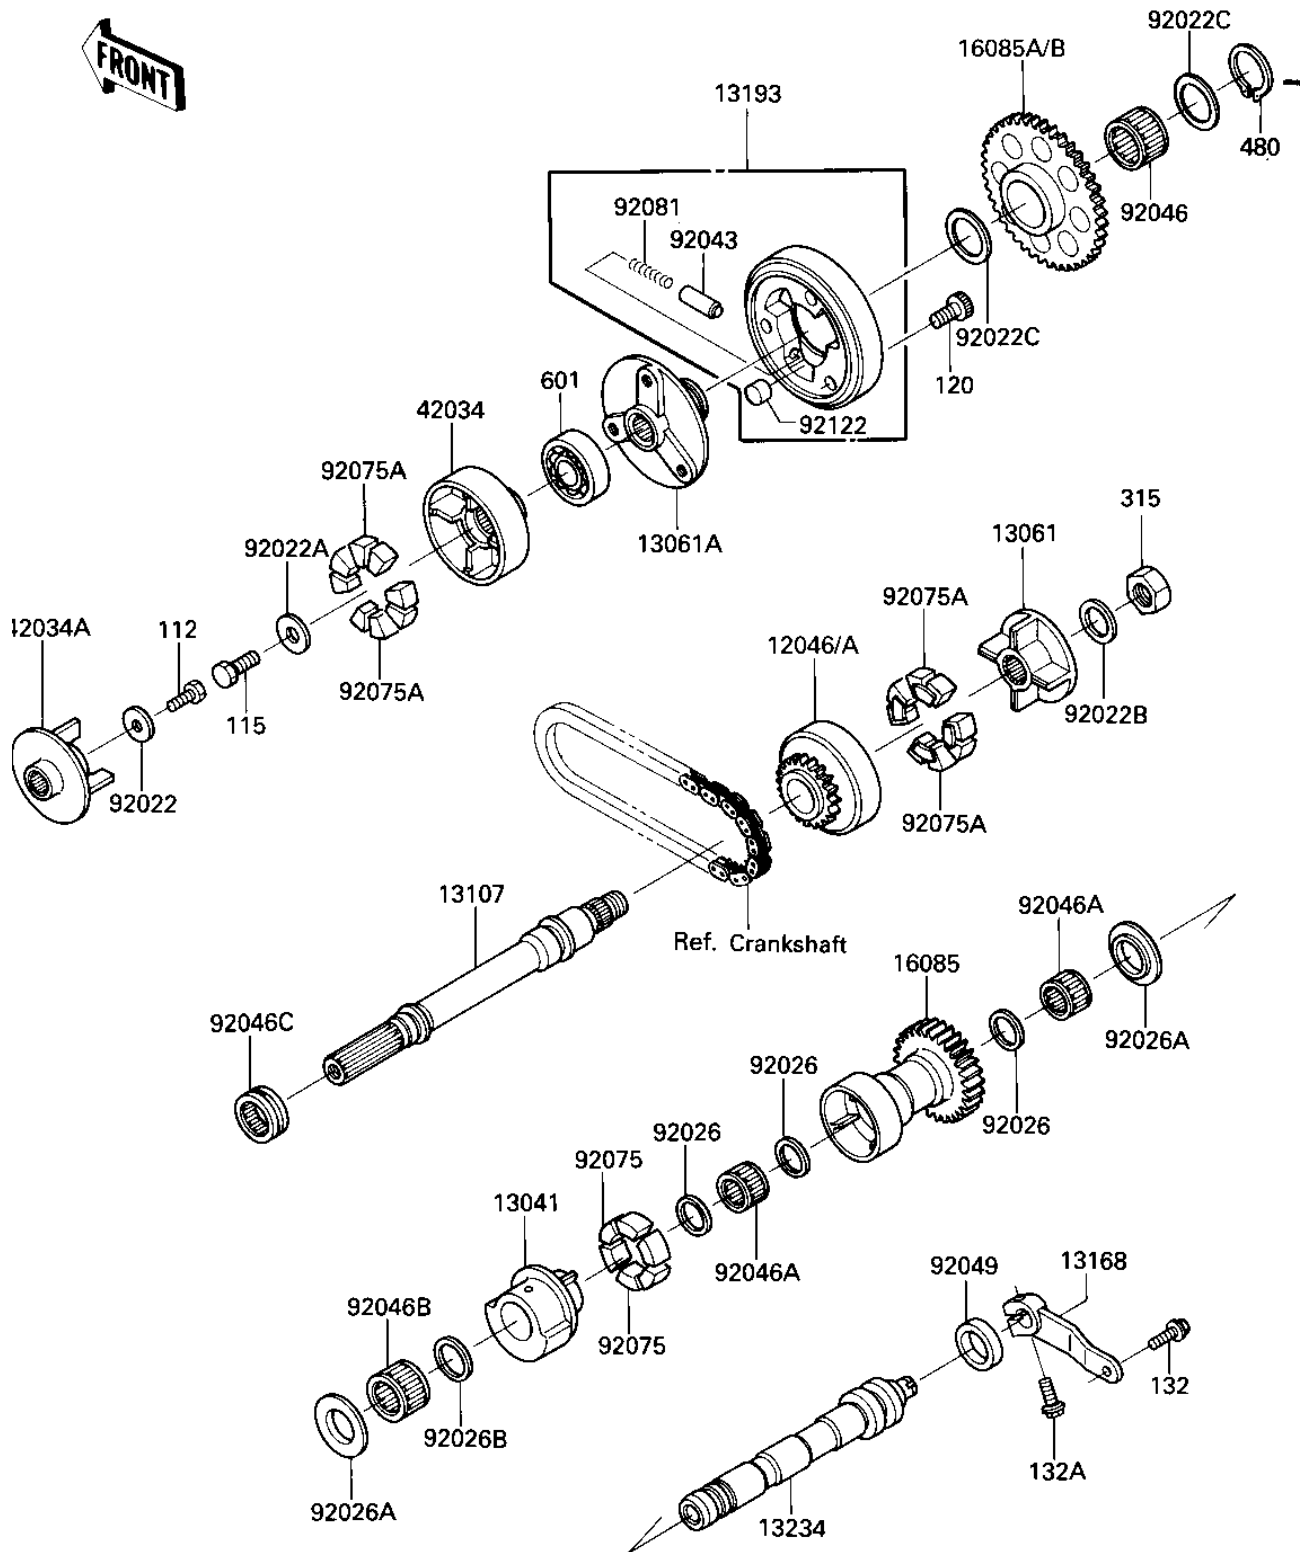

1985 Ninja® PARTS DIAGRAM

BALANCER/STARTER CLUTCH

E1323-0002

1985 Ninja® PARTS LIST

BALANCER/STARTER CLUTCH

ITEM NAME	PART NUMBER	QUANTITY
SPROCKET,GENERATOR (Ref # 12046A)	12046-1068	1
BALANCER (Ref # 13041)	13041-1054	1
BOSS,SPROCKET (Ref # 13061)	13061-1111	1
BOSS,COUPLING (Ref # 13061A)	13061-1112	1
SHAFT (Ref # 13107)	13107-1108	1
LEVER (Ref # 13168)	13168-1236	1
CLUTCH-ASSY-ONEWAY (Ref # 13193)	13193-1052	1
SHAFT-COMP,BALANCER (Ref # 13234)	13234-1052	1
GEAR,BALANCER (Ref # 16085)	16085-1242	1
GEAR,ONEWAY CLUTCH (Ref # 16085B)	16085-1118	1
COUPLING (Ref # 42034)	42034-1055	1
COUPLING (Ref # 42034A)	42034-1056	1
WASHER,6X19.5X2 (Ref # 92022)	92022-1517	1
WASHER,8X22X3 (Ref # 92022A)	92022-1518	1
WASHER,16X26X2 (Ref # 92022B)	92022-1519	1
WASHER-THRUST (Ref # 92022C)	92022-225	1
SPACER,21.3X24.3X1.5 (Ref # 92026)	92026-1213	1
SPACER,BALANCER (Ref # 92026A)	92026-1214	1
SPACER,21.3X26X1 (Ref # 92026B)	92026-1223	1
PIN (Ref # 92043)	92043-087	1
BEARING,NEEDLE,K25302 (Ref # 92046)	92046-1022	1
BEARING-NEEDLE,K21X25 (Ref # 92046A)	92046-1105	1
BEARING-NEEDLE,K21X27 (Ref # 92046B)	92046-1108	1
BEARING-NEEDLE,RNA490 (Ref # 92046C)	92046-1109	1
SEAL-OIL,S192705 (Ref # 92049)	92049-1174	1
DAMPER,BALANCER (Ref # 92075)	92075-1590	1
DAMPER,COUPLING (Ref # 92075A)	92075-1790	1
SPRING (Ref # 92081)	92081-110	1
ROLLER (Ref # 92122)	92122-004	1

1985 Ninja® PARTS LIST

BALANCER/STARTER CLUTCH

ITEM NAME	PART NUMBER	QUANTITY
BOLT-UPSET,6X16 (Ref # 112)	112G0616	1
BOLT,8X20 (Ref # 115)	115G0820	1
BOLT,SOCKET,8X12 (Ref # 120)	120P0812	1
BOLT-FLANGED-SMALL (Ref # 132)	132J0616	1
BOLT-FLANGED-SMALL (Ref # 132A)	132J0620	1
NUT-HEX-FINE (Ref # 315)	315G1600	1
CIRCLIP,25M/M (Ref # 480)	480J2500	1
BEARING BALL #6203 (Ref # 601)	601A6203	1