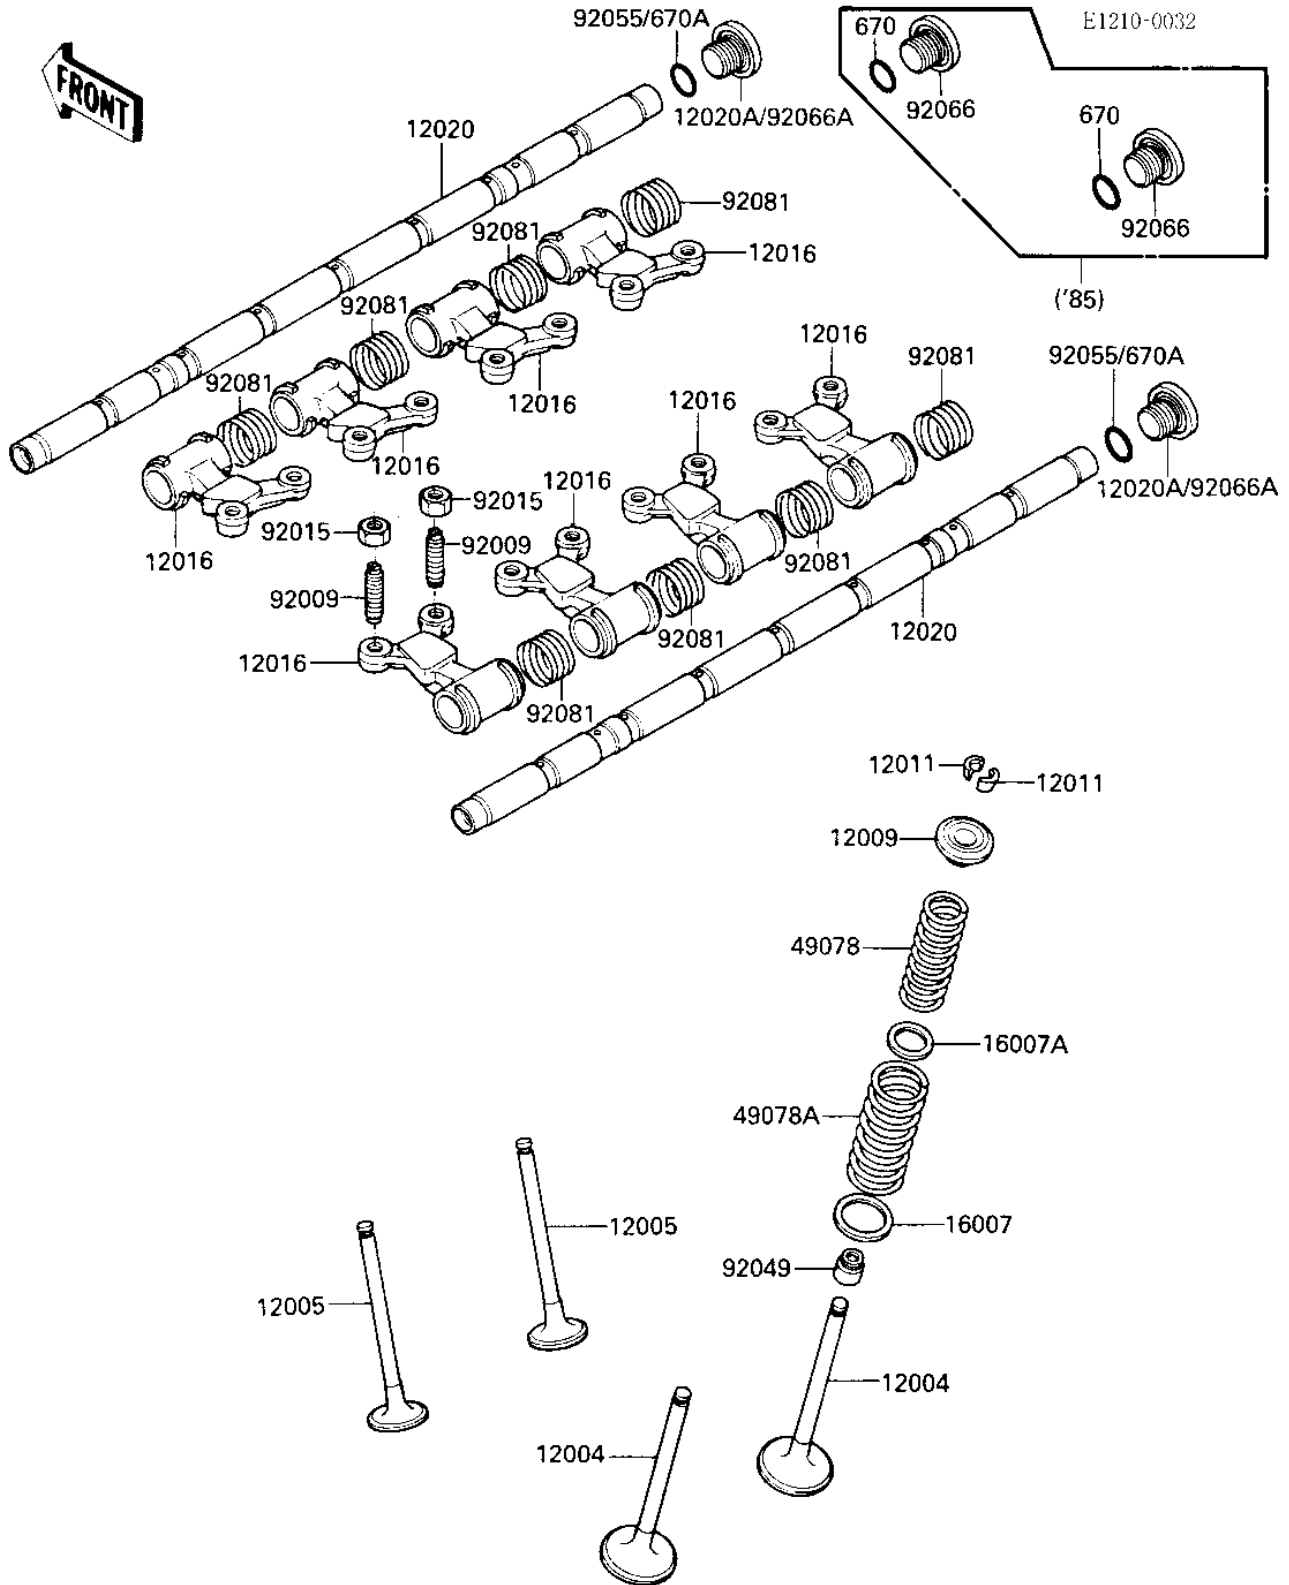

## 1985 Ninja® PARTS DIAGRAM

ROCKER ARMS/VALVES

## 1985 Ninja® PARTS LIST

### ROCKER ARMS/VALVES

ITEM NAME	PART NUMBER	QUANTITY
VALVE-INTAKE (Ref # 12004)	12004-1085	1
VALVE-EXHAUST (Ref # 12005)	12005-1052	1
RETAINER-VALVE SPRING (Ref # 12009)	12009-1054	1
SPLIT KEEPER,VALVE SP (Ref # 12011)	12011-1003	1
ARM-ROCKER (Ref # 12016)	12016-1051	1
SHAFT-ROCKER,L=343 (Ref # 12020)	12020-1051	1
SEAT-SPRING (Ref # 16007)	16007-1144	1
SEAT-SPRING (Ref # 16007A)	16007-1143	1
SPRING-ENGINE VALVE,I (Ref # 49078)	49078-1067	1
SPRING-ENGINE VALVE,O (Ref # 49078A)	49078-1069	1
SCREW,7MM (Ref # 92009)	92009-1279	1
NUT,7MM (Ref # 92015)	92015-1325	1
SEAL-OIL,RVC2-5.5X8.5 (Ref # 92049)	92049-1062	1
PLUG,14X11.5 (Ref # 92066)	92066-1192	1
SPRING,ROCKER ARM (Ref # 92081)	92081-1636	1
"O" RING,15MM (Ref # 670)	670B2015	1