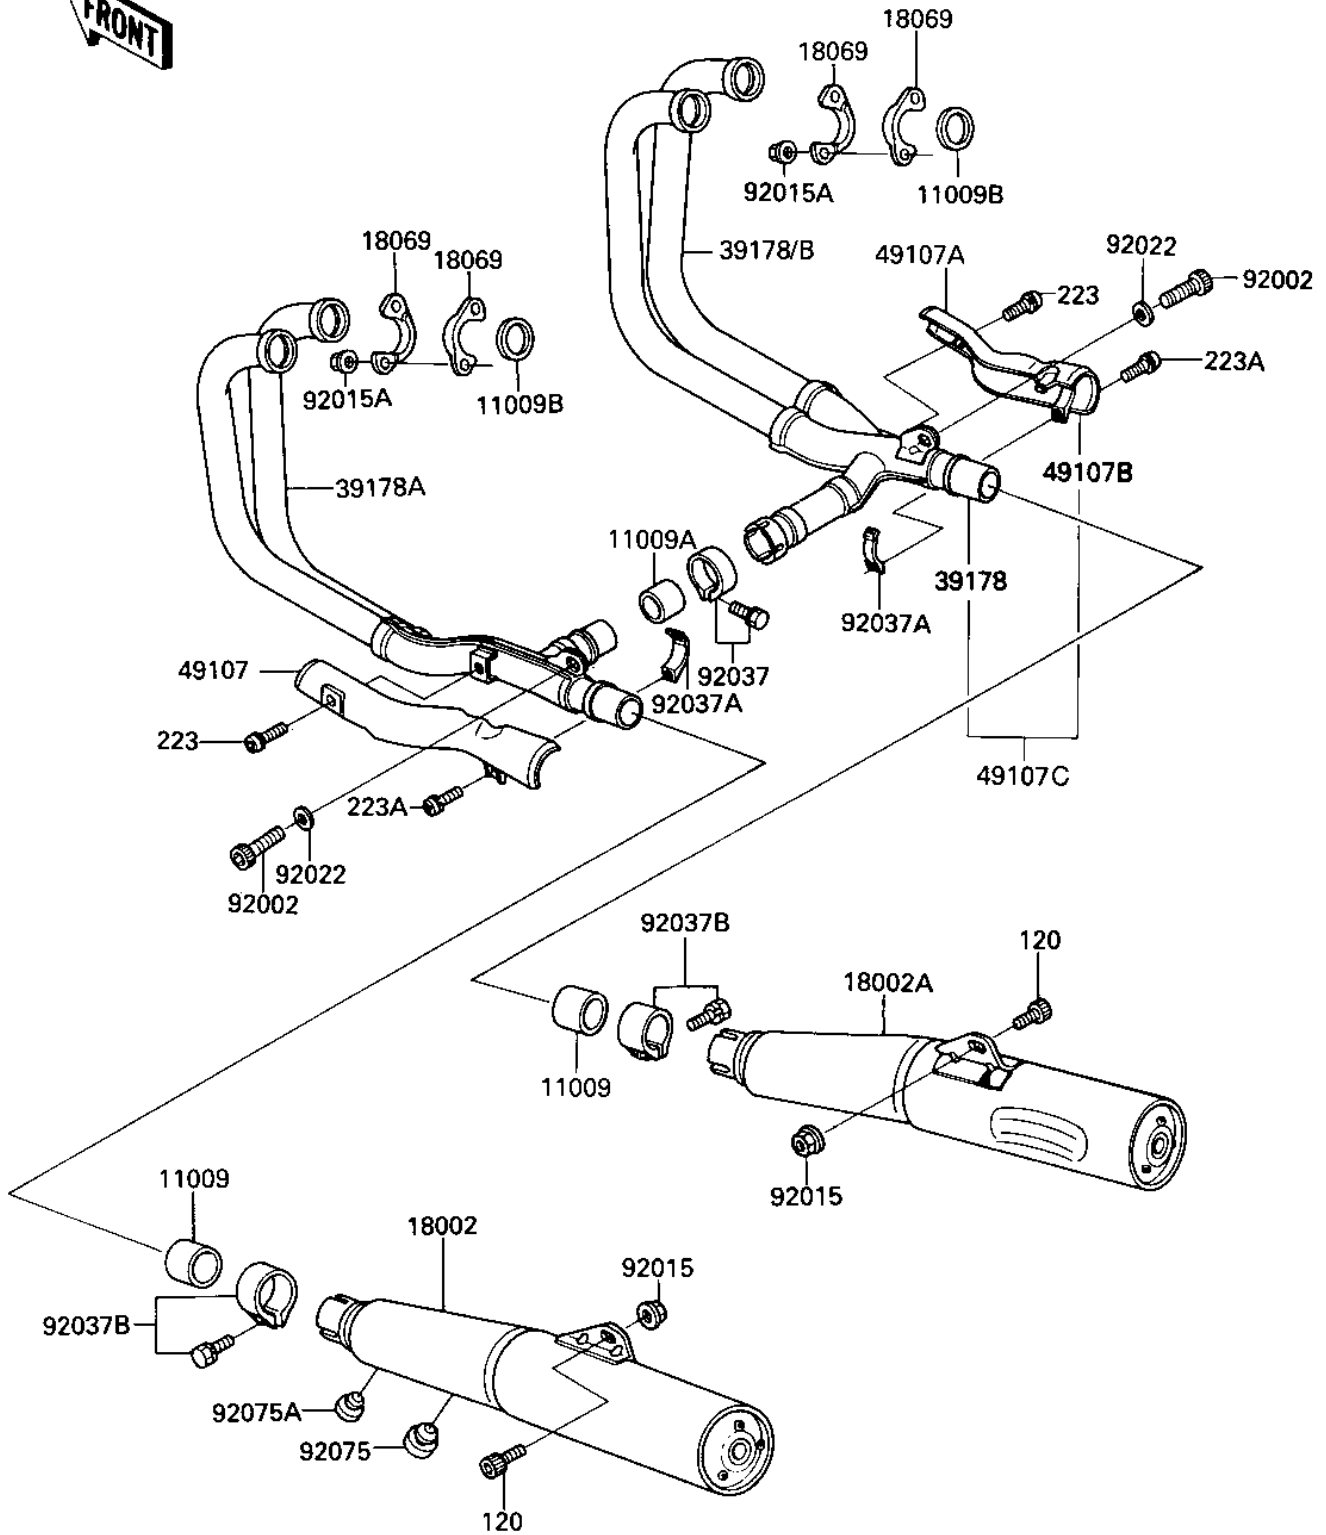

1985 Ninja® PARTS DIAGRAM

MUFFLERS

E1140-0215

1985 Ninja® PARTS LIST

MUFFLERS

ITEM NAME	PART NUMBER	QUANTITY
GASKET,EXHAUST PIPE C (Ref # 11009)	11009-1666	1
GASKET,EXHAUST MANUFO (Ref # 11009A)	11009-1668	1
GASKET,EXHAUST PIPE H (Ref # 11009B)	11009-1840	1
BODY-COMP-MUFFLER,LH (Ref # 18002)	18002-1556	1
BODY-COMP-MUFFLER,RH (Ref # 18002A)	18002-1557	1
HOLDER-EXHAUST PIPE (Ref # 18069)	18069-1054	1
MANIFOLD-COMP-EXHAUST (Ref # 39178A)	39178-1067	1
MANIFOLD-COMP-EXHAUST (Ref # 39178B)	39178-1068	1
COVER-EXHAUST PIPE,LH (Ref # 49107)	49107-1053	1
COVER-EXHAUST PIPE,RH (Ref # 49107B)	49107-1058	1
COVER-EXHAUST PIPE (Ref # 49107C)	49107-5001	1
BOLT (Ref # 92002)	92002-1371	1
NUT,8M/M (Ref # 92015)	92015-1014	1
NUT,FLANGED,8MM (Ref # 92015A)	92015-1397	1
WASHER (Ref # 92022)	92022-1594	1
CLAMP,MUFFLER,BLACK (Ref # 92037)	92037-1270	1
CLAMP,EXHAUST PIPE CO (Ref # 92037A)	92037-1506	1
CLAMP,POWER CHAMBER (Ref # 92037B)	92037-1537	1
DAMPER RUBB MAIN STAD (Ref # 92075)	92075-015	1
DAMPER RUBBER (Ref # 92075A)	92075-281	1
BOLT-SOCKET (Ref # 120)	120Z0820	1
SCREW-PAN-WS-CROS (Ref # 223)	223C0610	1
SCREW-PAN-WS-CROS (Ref # 223A)	223C0620	1