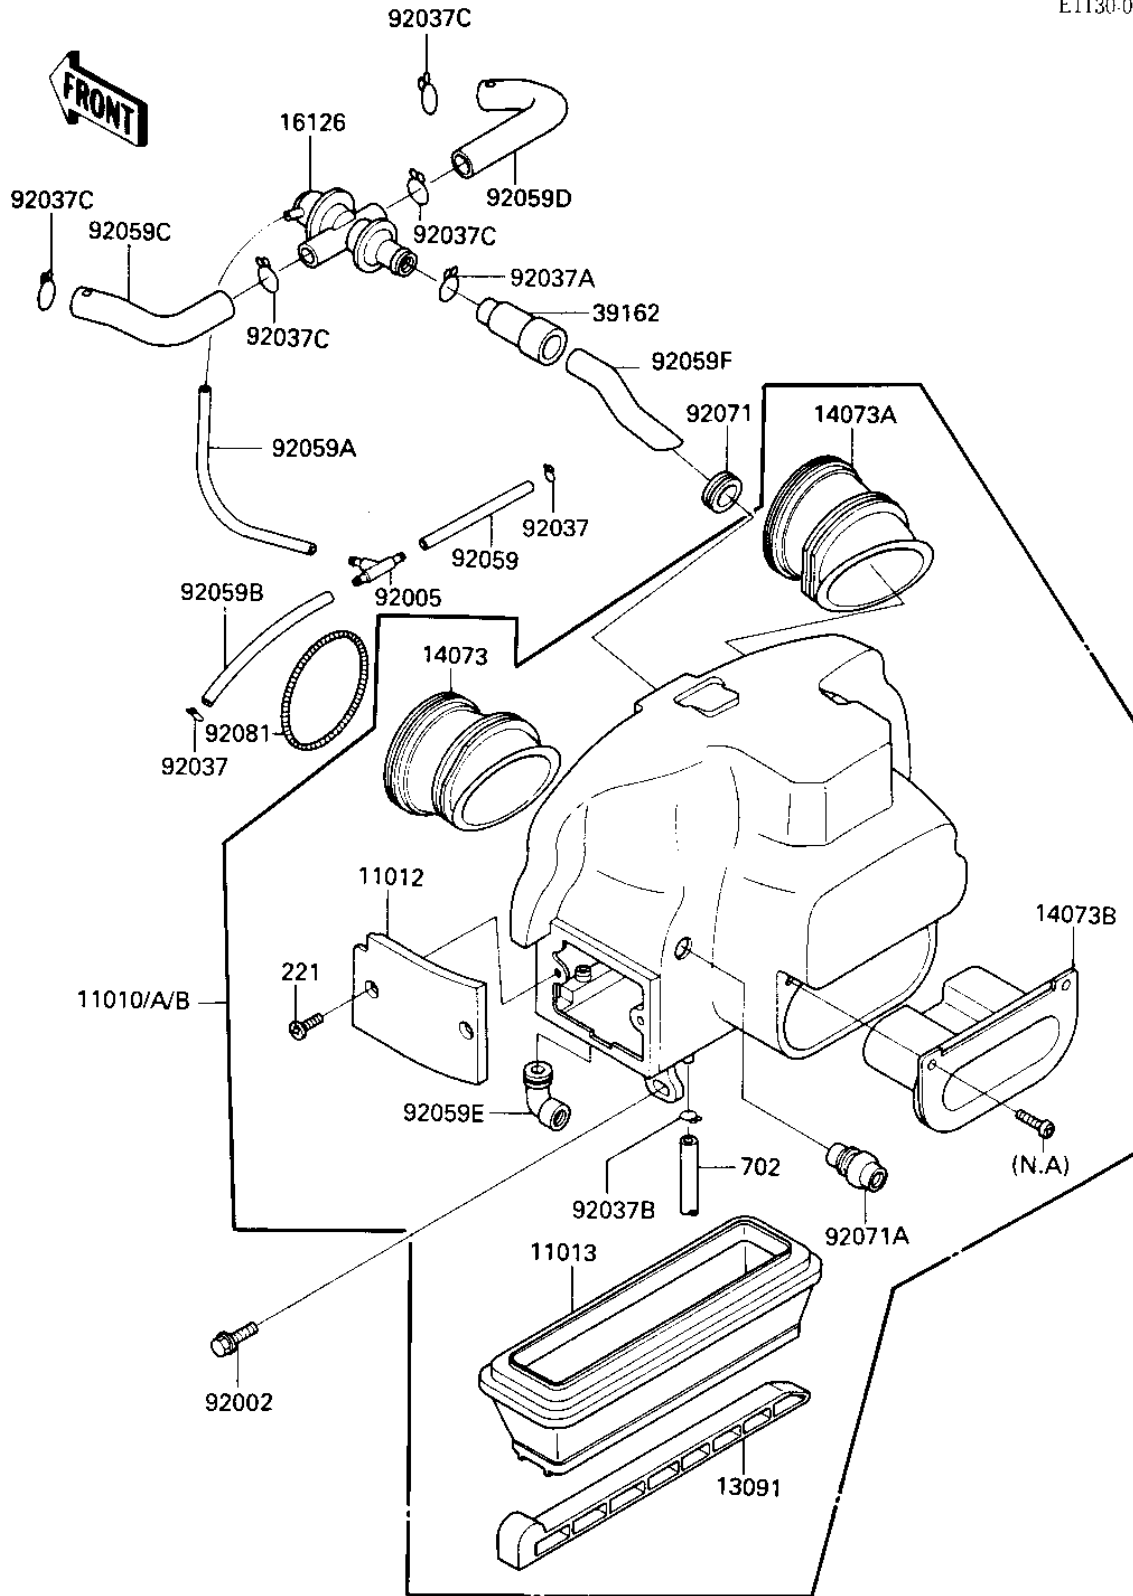

1985 Ninja® PARTS DIAGRAM

AIR CLEANER

E1130-0155

1985 Ninja® PARTS LIST

AIR CLEANER

ITEM NAME	PART NUMBER	QUANTITY
FILTER-ASSY-AIR (Ref # 11010)	11010-1212	1
FILTER-ASSY-AIR (Ref # 11010A)	11010-1214	1
FILTER-ASSY-AIR (Canada) (Ref # 11010B)	11010-1215	1
CAP,AIR FILTER (Ref # 11012)	11012-1373	1
ELEMENT-AIR FILTER (Ref # 11013)	11013-1112	1
HOLDER,ELEMENT (Ref # 13091)	13091-1277	1
DUCT,#1,#3 (Ref # 14073)	14073-1273	1
DUCT,#2,#4 (Ref # 14073A)	14073-1274	1
DUCT,AIR INTAKE (Ref # 14073B)	14073-1179	1
VALVE,AIR SWITCH (Ref # 16126)	16126-1104	1
SILENCER (Ref # 39162)	39162-1003	1
BOLT,6X16 (Ref # 92002)	92001-1950	1
FITTING,TUBE (Ref # 92005)	92005-1017	1
CLAMP-PIPE (Ref # 92037)	92037-072	1
CLAMP (Ref # 92037A)	92037-1076	1
CLAMP,CHAIN OILER (Ref # 92037B)	92037-147	1
CLAMP,BREATHER TUBE (Ref # 92037C)	92037-213	1
TUBE,VACUUM,LONG (Ref # 92059)	92059-1162	2
TUBE,4X9X80 (Ref # 92059B)	92059-1365	1
TUBE,LH (Ref # 92059C)	92059-1389	1
TUBE,RH (Ref # 92059D)	92059-1390	1
TUBE,BREATHER (Ref # 92059E)	92059-1391	1
TUBE (Ref # 92059F)	92059-1459	1
GROMMET,AIR FILTER (Ref # 92071)	92071-1042	1
GROMMET,AIR FILTER (Ref # 92071A)	92071-1112	1
SPRING,COIL,BLACK (Ref # 92081)	92081-1457	1
SCREW-CSK-CROS (Ref # 221)	221C0616	1
TUBE-RUBBER (Ref # 702)	702A07480	1