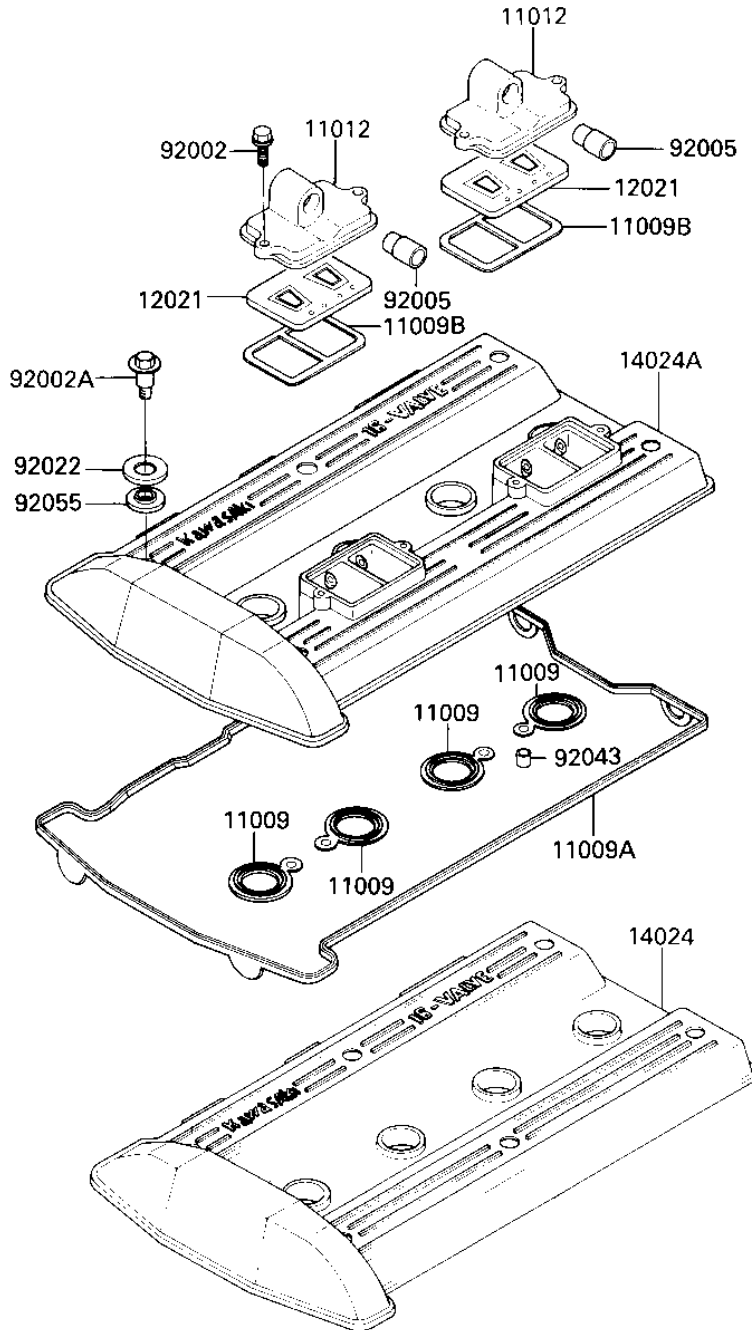

1985 Ninja® PARTS DIAGRAM CYLINDER HEAD COVER (E/NO. 031544-032689)

E1112 0074

(E/No. 0)

1985 Ninja® PARTS LIST

CYLINDER HEAD COVER (E/NO. 031544-032689)

ITEM NAME	PART NUMBER	QUANTITY
GASKET (Ref # 11009)	11009-1377	1
GASKET,CYLINDER HEAD (Ref # 11009A)	11009-1378	1
GASKET,REED VALVE (Ref # 11009B)	11009-1905	1
CAP,REED VALVE (Ref # 11012)	11012-1372	1
VALVE-ASSY-REED (Ref # 12021)	12021-1053	1
COVER,CYLINDER HEAD (Canada) (Ref # 14024)	14024-1082	1
COVER,CYLINDER HEAD (Ref # 14024A)	14024-1138	1
BOLT,6X22 (Ref # 92002)	92002-1068	1
BOLT,HEAD COVER (Ref # 92002A)	92002-1595	1
FITTING, REED VALVE (Ref # 92005)	92005-1006	1
WASHER,HEAD COVER BOL (Ref # 92022)	92022-1487	1
PIN,DOWEL,8X10 (Ref # 92043)	92043-1302	1
RING-O,HEAD COVER BOL (Ref # 92055)	92055-1314	1