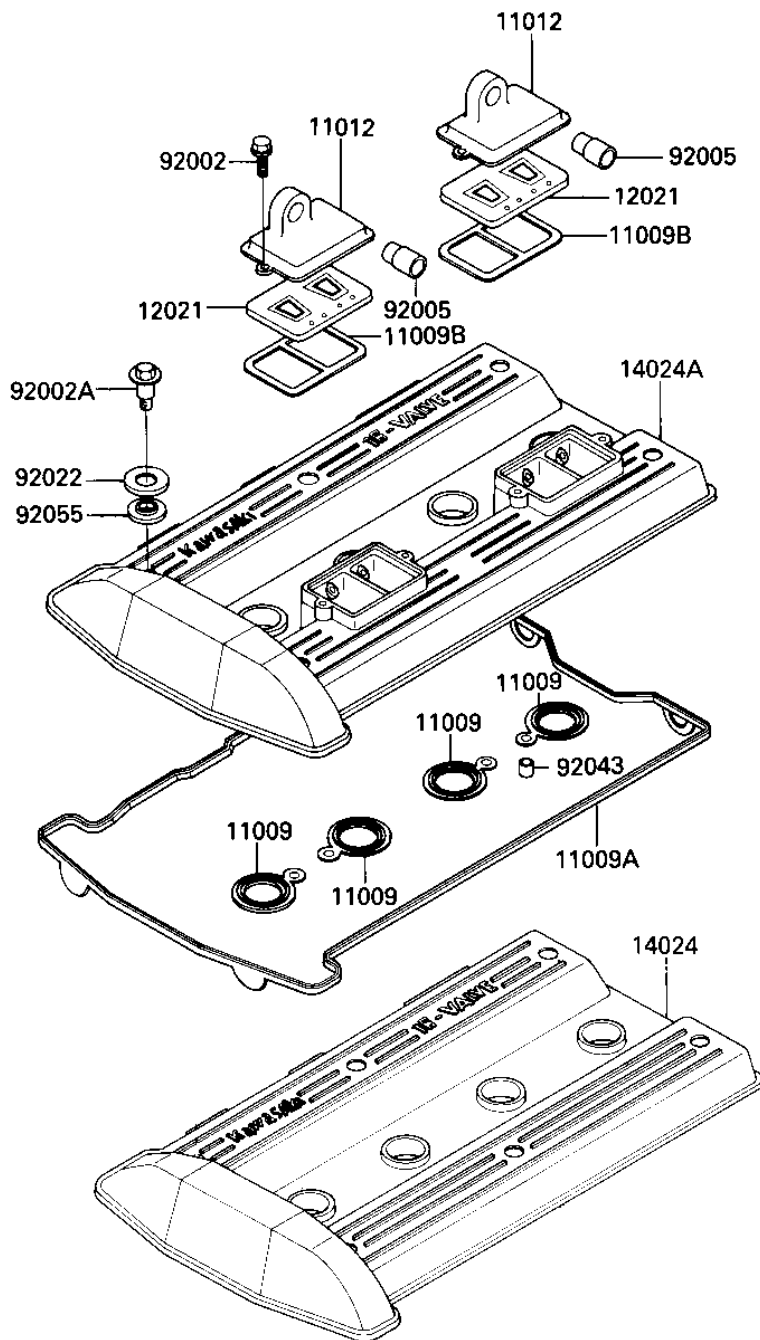

## 1985 Ninja® PARTS DIAGRAM

CYLINDER HEAD COVER (-E/NO. 031543)(E/NO

E1112-0074

(-E/No. 0315

## 1985 Ninja® PARTS LIST

CYLINDER HEAD COVER (-E/NO. 031543)(E/NO

ITEM NAME	PART NUMBER	QUANTITY
GASKET (Ref # 11009)	11009-1377	1
GASKET,CYLINDER HEAD (Ref # 11009A)	11009-1378	1
GASKET,REED VALVE (Ref # 11009B)	11009-1905	1
CAP,REED VALVE (Ref # 11012)	11012-1481	1
VALVE-ASSY-REED (Ref # 12021)	12021-1053	1
COVER,CYLINDER HEAD (Canada) (Ref # 14024)	14024-1082	1
COVER,CYLINDER HEAD (Ref # 14024A)	14024-1138	1
BOLT,6X22 (Ref # 92002)	92002-1068	1
BOLT (Ref # 92002A)	92150-1447	1
FITTING, REED VALVE (Ref # 92005)	92005-1006	1
WASHER,HEAD COVER BOL (Ref # 92022)	92022-1487	1
PIN,DOWEL,8X10 (Ref # 92043)	92043-1302	1
RING-O,HEAD COVER BOL (Ref # 92055)	92055-1225	1