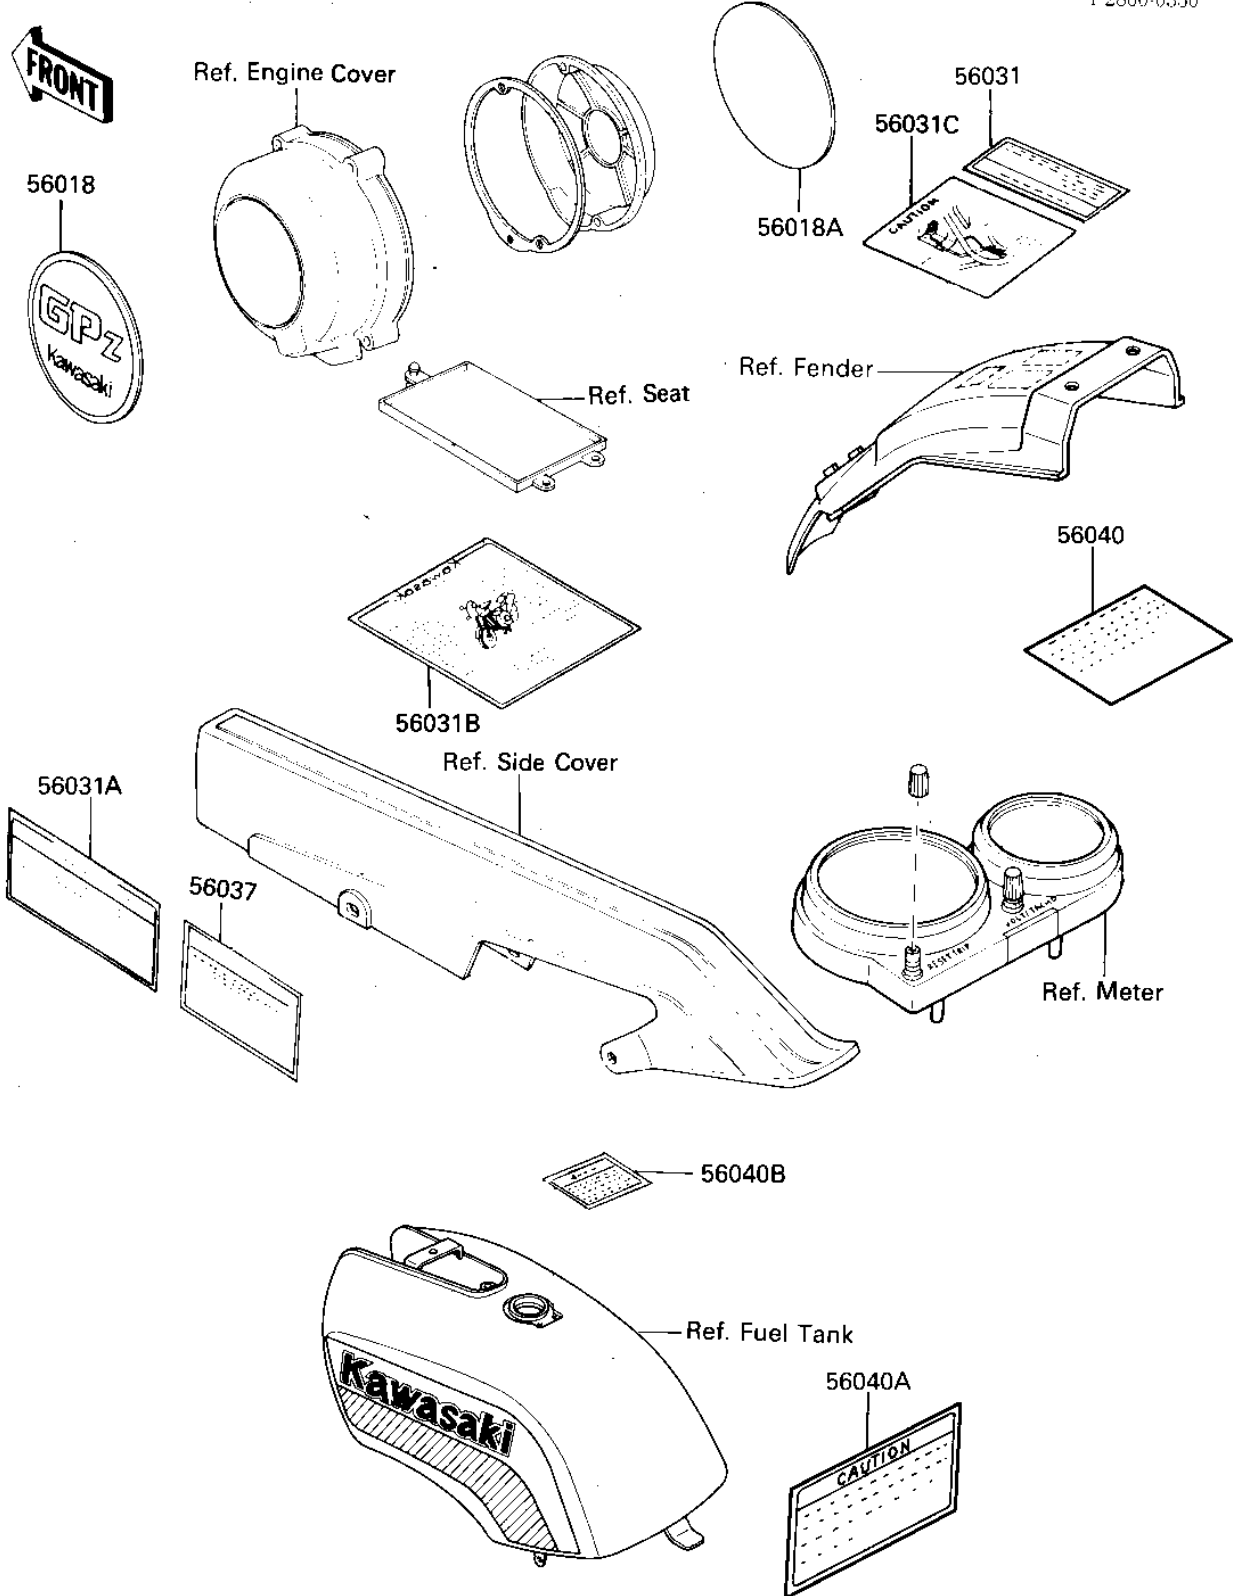

1985 GPz 750 PARTS DIAGRAM

LABELS

F2860-0330

1985 GPz 750 PARTS LIST

LABELS

ITEM NAME	PART NUMBER	QUANTITY
MARK,GENERATOR COVER (Ref # 56018)	56018-1406	1
MARK,PULSING COIL COV (Ref # 56018A)	56018-1407	1
LABEL,OIL&OIL FILTER (Ref # 56031)	56031-1124	1
LABEL,CHAIN (Ref # 56031A)	56031-1228	1
LABEL,DAILY SAFETY (Ref # 56031B)	56031-1229	1
LABEL,BATTERY VENT (Ref # 56031C)	56031-1230	1
LABEL,TIRE & LOAD (Ref # 56037)	56037-1223	1
LABEL,BRAKE-IN (Ref # 56040)	56040-1007	1
LABEL,AIR INTAKE (Ref # 56040A)	56040-1014	1
LABEL-WARNING,FUEL TK (Ref # 56040B)	56040-1121	1