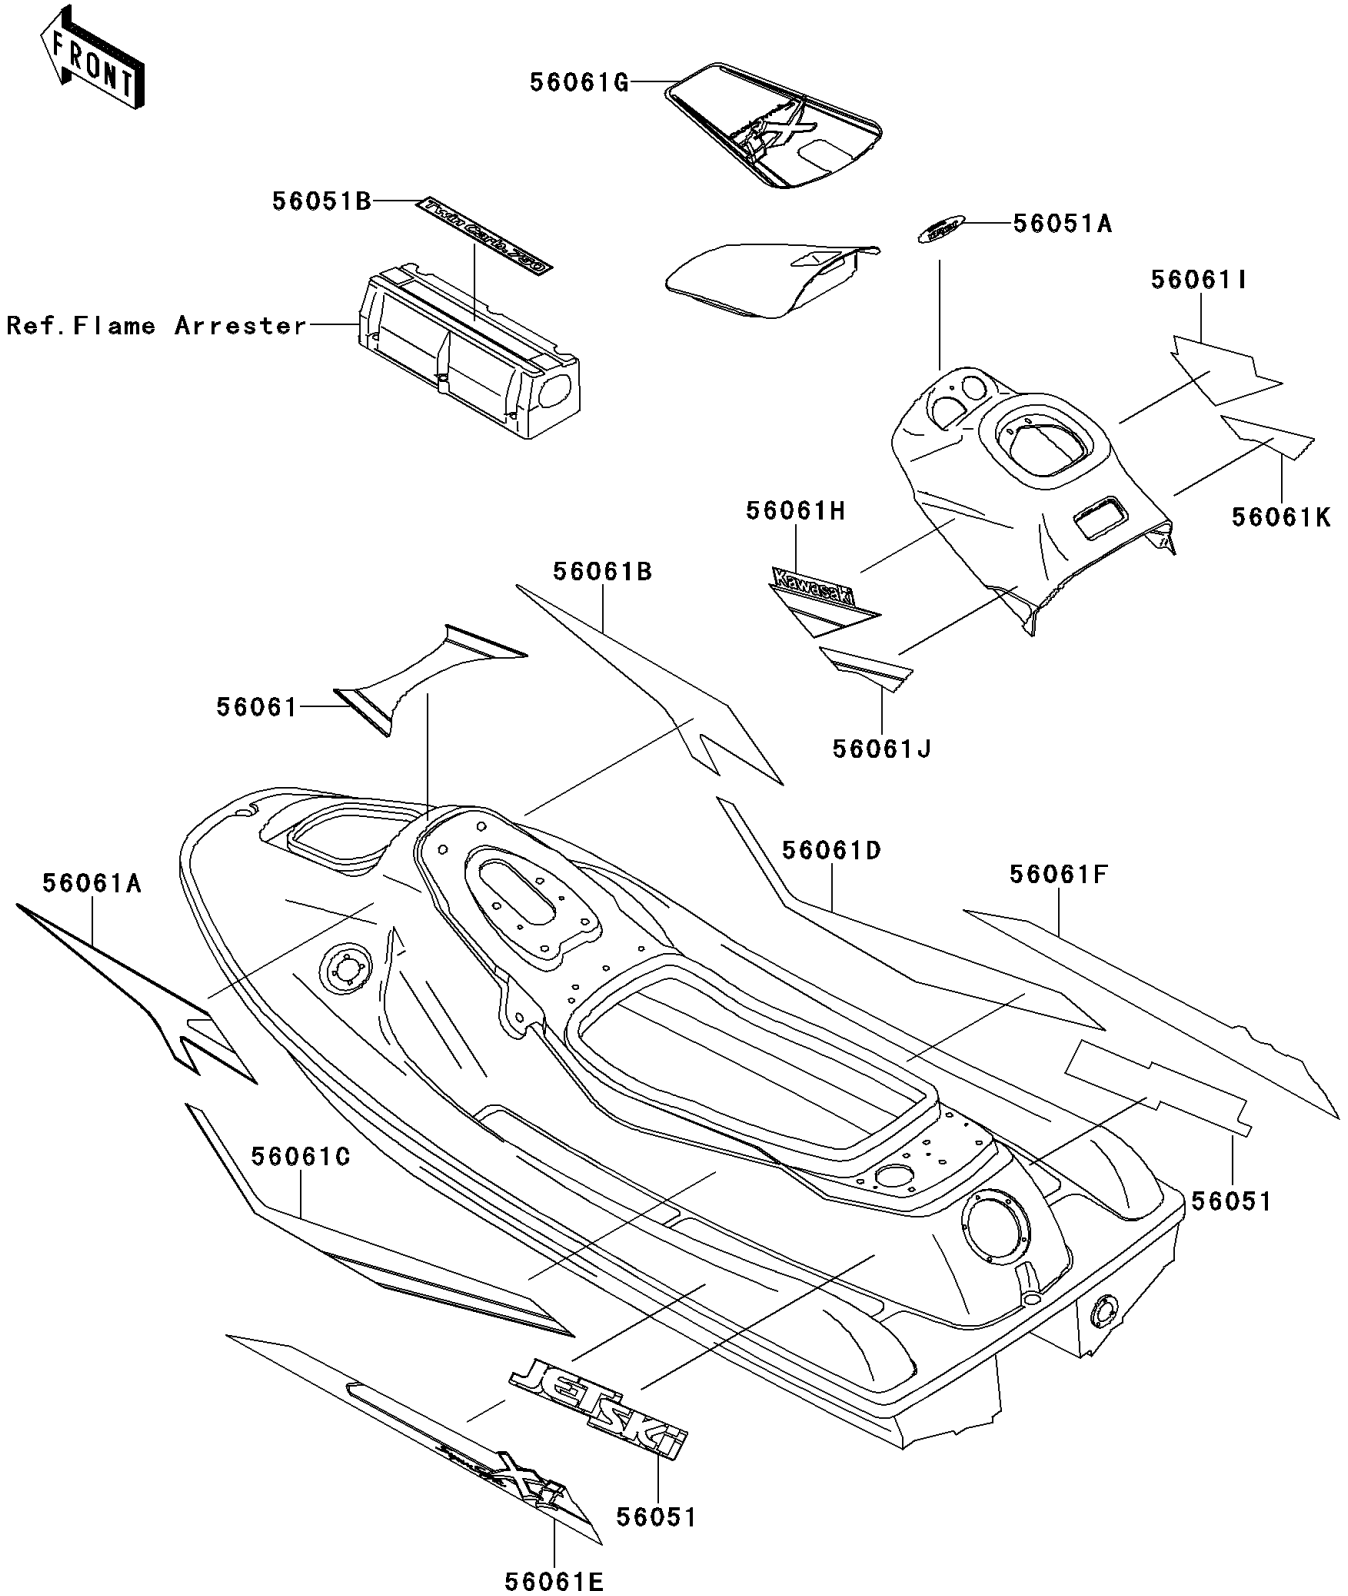

1996 Super Sport XI PARTS DIAGRAM

Decals(JH750-F1)

F3880

1996 Super Sport XI PARTS LIST

Decals(JH750-F1)

ITEM NAME	PART NUMBER	QUANTITY
MARK,DECK,JE (Ref # 56051)	56051-3734	1
MARK,METER COVER,JET SKI (Ref # 56051A)	56051-3735	1
MARK,TWIN CARB.750 (Ref # 56051B)	56051-3742	1
PATTERN,DECK,FR (Ref # 56061)	56061-3758	1
PATTERN,DECK,FR,LH (Ref # 56061A)	56061-3759	1
PATTERN,DECK,FR,RH (Ref # 56061B)	56061-3760	1
PATTERN,DECK,SEAT,LH (Ref # 56061C)	56061-3761	1
PATTERN,DECK,SEAT,RH (Ref # 56061D)	56061-3762	1
PATTERN,DECK,RR,LH (Ref # 56061E)	56061-3763	1
PATTERN,DECK,RR,RH (Ref # 56061F)	56061-3764	1
PATTERN,HATCH COVER (Ref # 56061G)	56061-3765	1
PATTERN,HANDLE COVER,UPP,LH (Ref # 56061H)	56061-3766	1
PATTERN,HANDLE COVER,UPP,RH (Ref # 56061I)	56061-3767	1
PATTERN,HANDLE COVER,LWR,LH (Ref # 56061J)	56061-3768	1
PATTERN,HANDLE COVER,LWR,RH (Ref # 56061K)	56061-3769	1