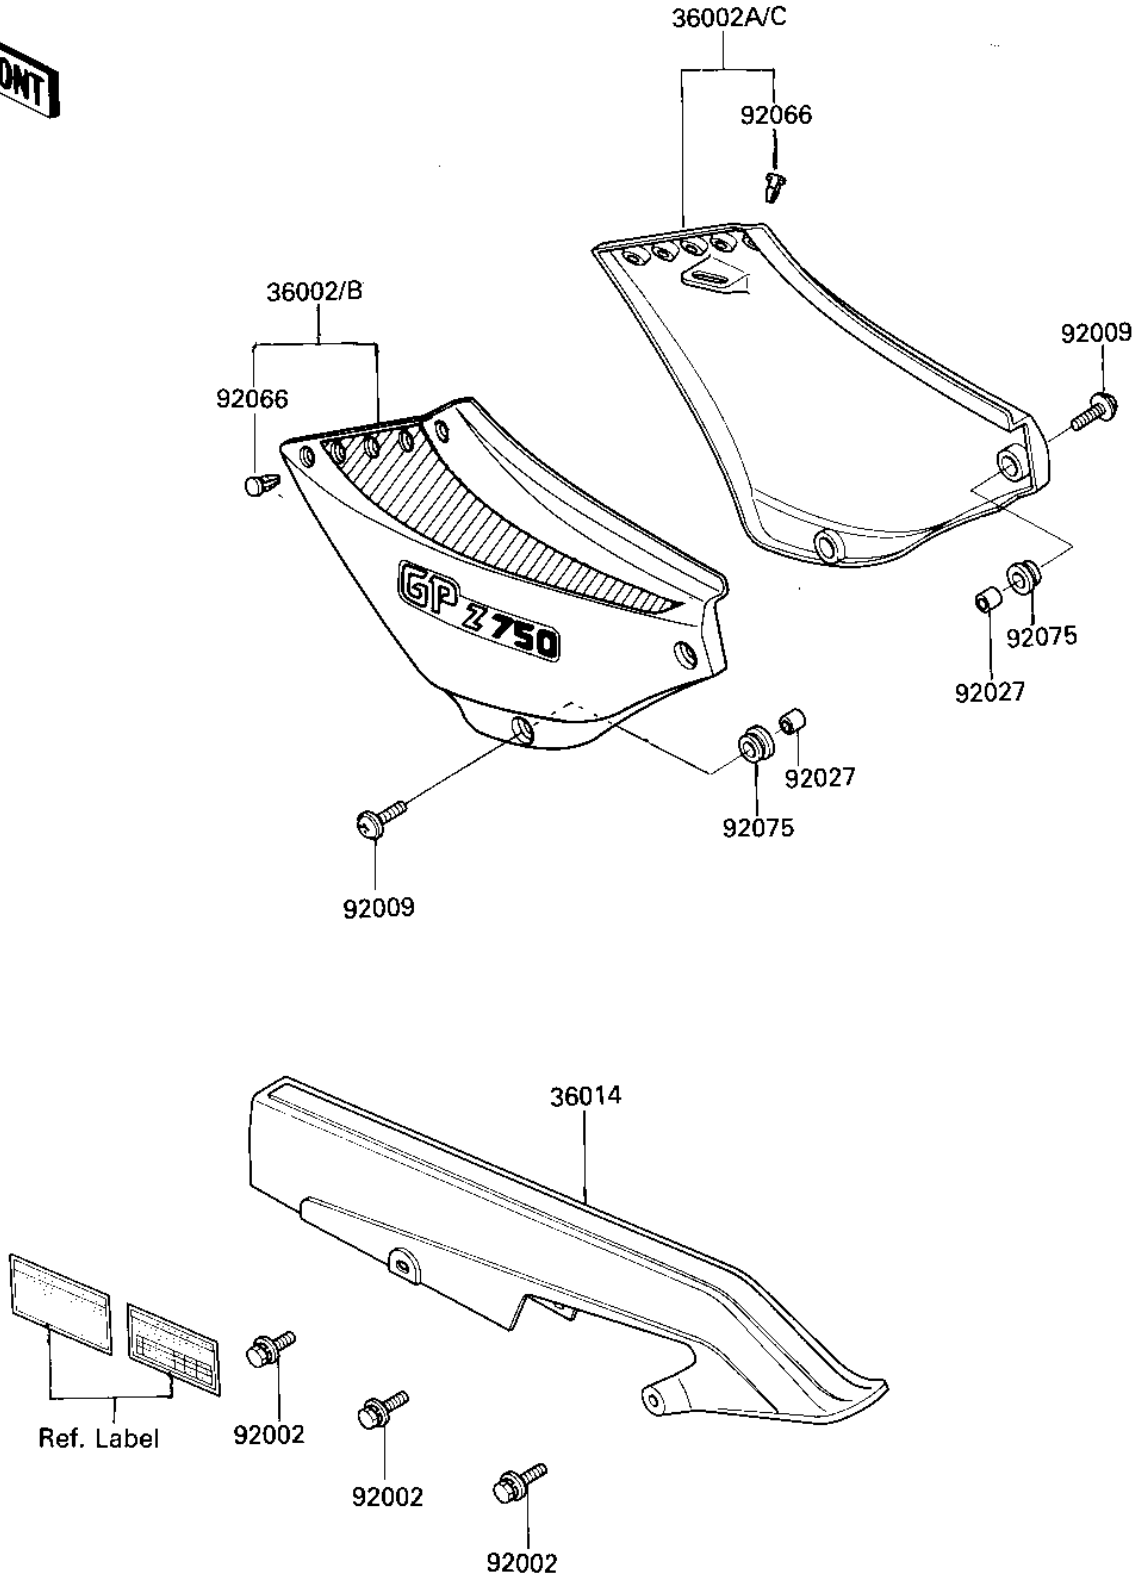

1985 GPz 750 PARTS DIAGRAM

SIDE COVERS/CHAIN COVER

F2610-0301

1985 GPz 750 PARTS LIST

SIDE COVERS/CHAIN COVER

ITEM NAME	PART NUMBER	QUANTITY
COVER-SIDE,LH,EBONY (Ref # 36002)	36002-5007-H8	1
COVER-SIDE,RH,EBONY (Ref # 36002A)	36002-5008-H8	1
COVER-SIDE,LH,F.RED (Canada) (Ref # 36002B)	36002-5009-B1	1
COVER-SIDE,RH,F.RED (Canada) (Ref # 36002C)	36002-5010-B1	1
CASE-CHAIN (Ref # 36014)	36014-1101	1
BOLT (Ref # 92002)	92002-1242	3
SCREW,6X20,BLACK (Ref # 92009)	92009-1251	4
COLLAR,REAR FENDER (Ref # 92027)	92027-162	4
PLUG,SIDE COVER (Ref # 92066)	92066-1127	10
RUBBER,FENDER COVER (Ref # 92075)	92075-174	4