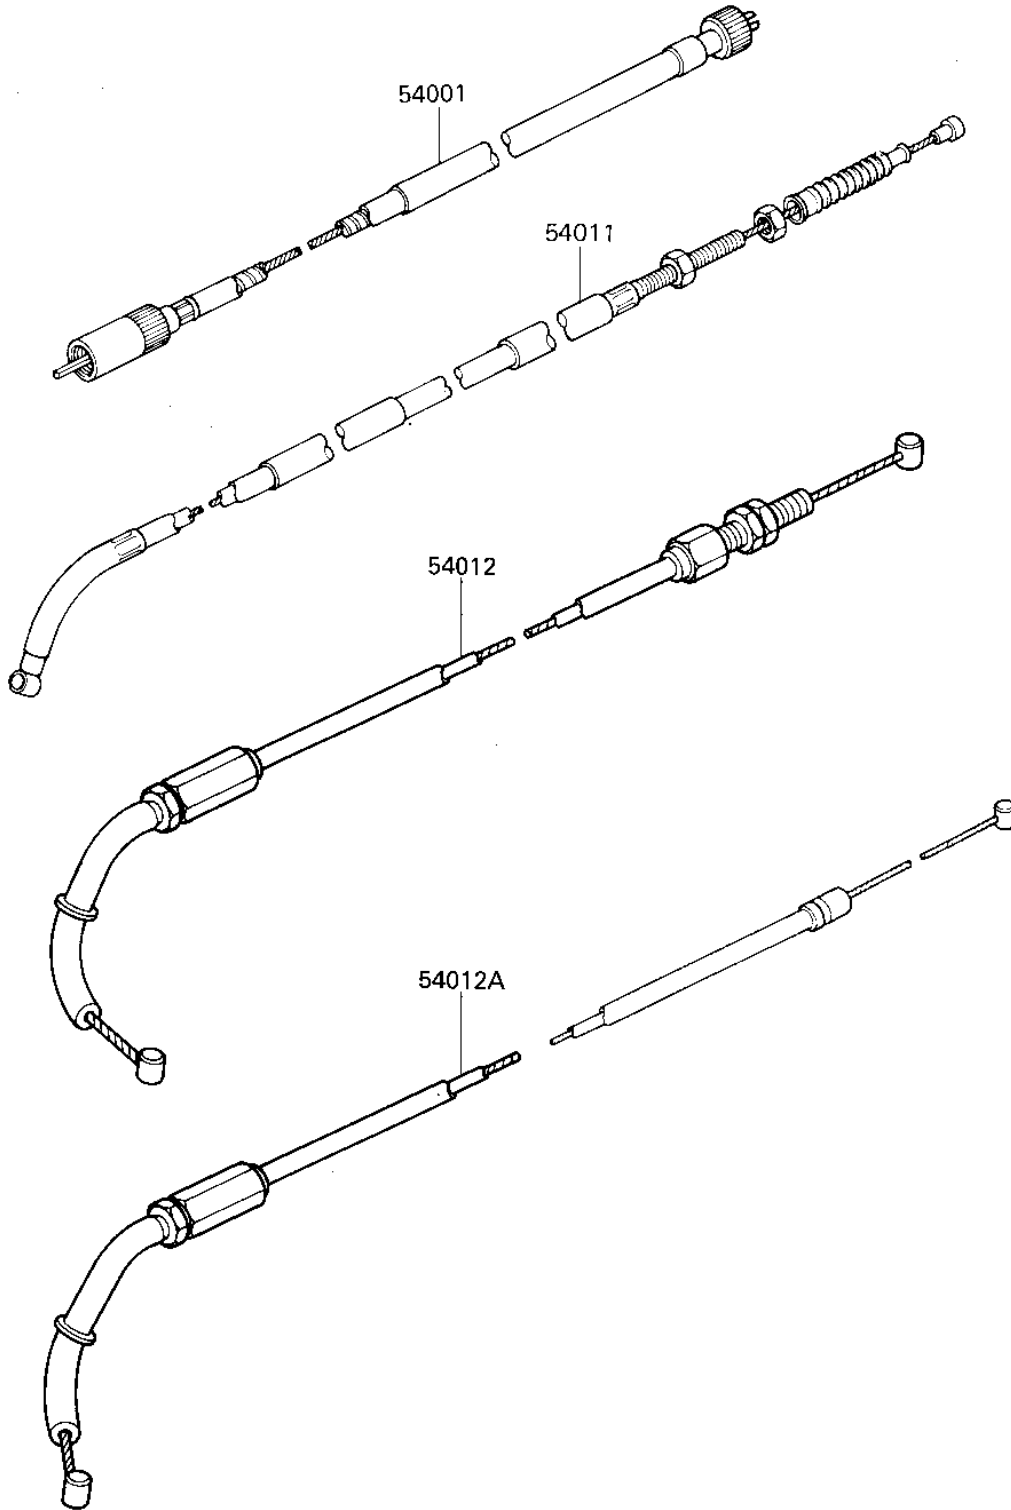

1985 GPz 750 PARTS DIAGRAM

CABLES

F2540-0232

1985 GPz 750 PARTS LIST

CABLES

ITEM NAME	PART NUMBER	QUANTITY
CABLE-SPEEDOMETER (Ref # 54001)	54001-1102	1
CABLE-CLUTCH (Ref # 54011)	54011-1208	1
CABLE-THROTTLE,OPEN (Ref # 54012)	54012-1249	1
CABLE-THROTTLE,CLOSE (Ref # 54012A)	54012-1250	1