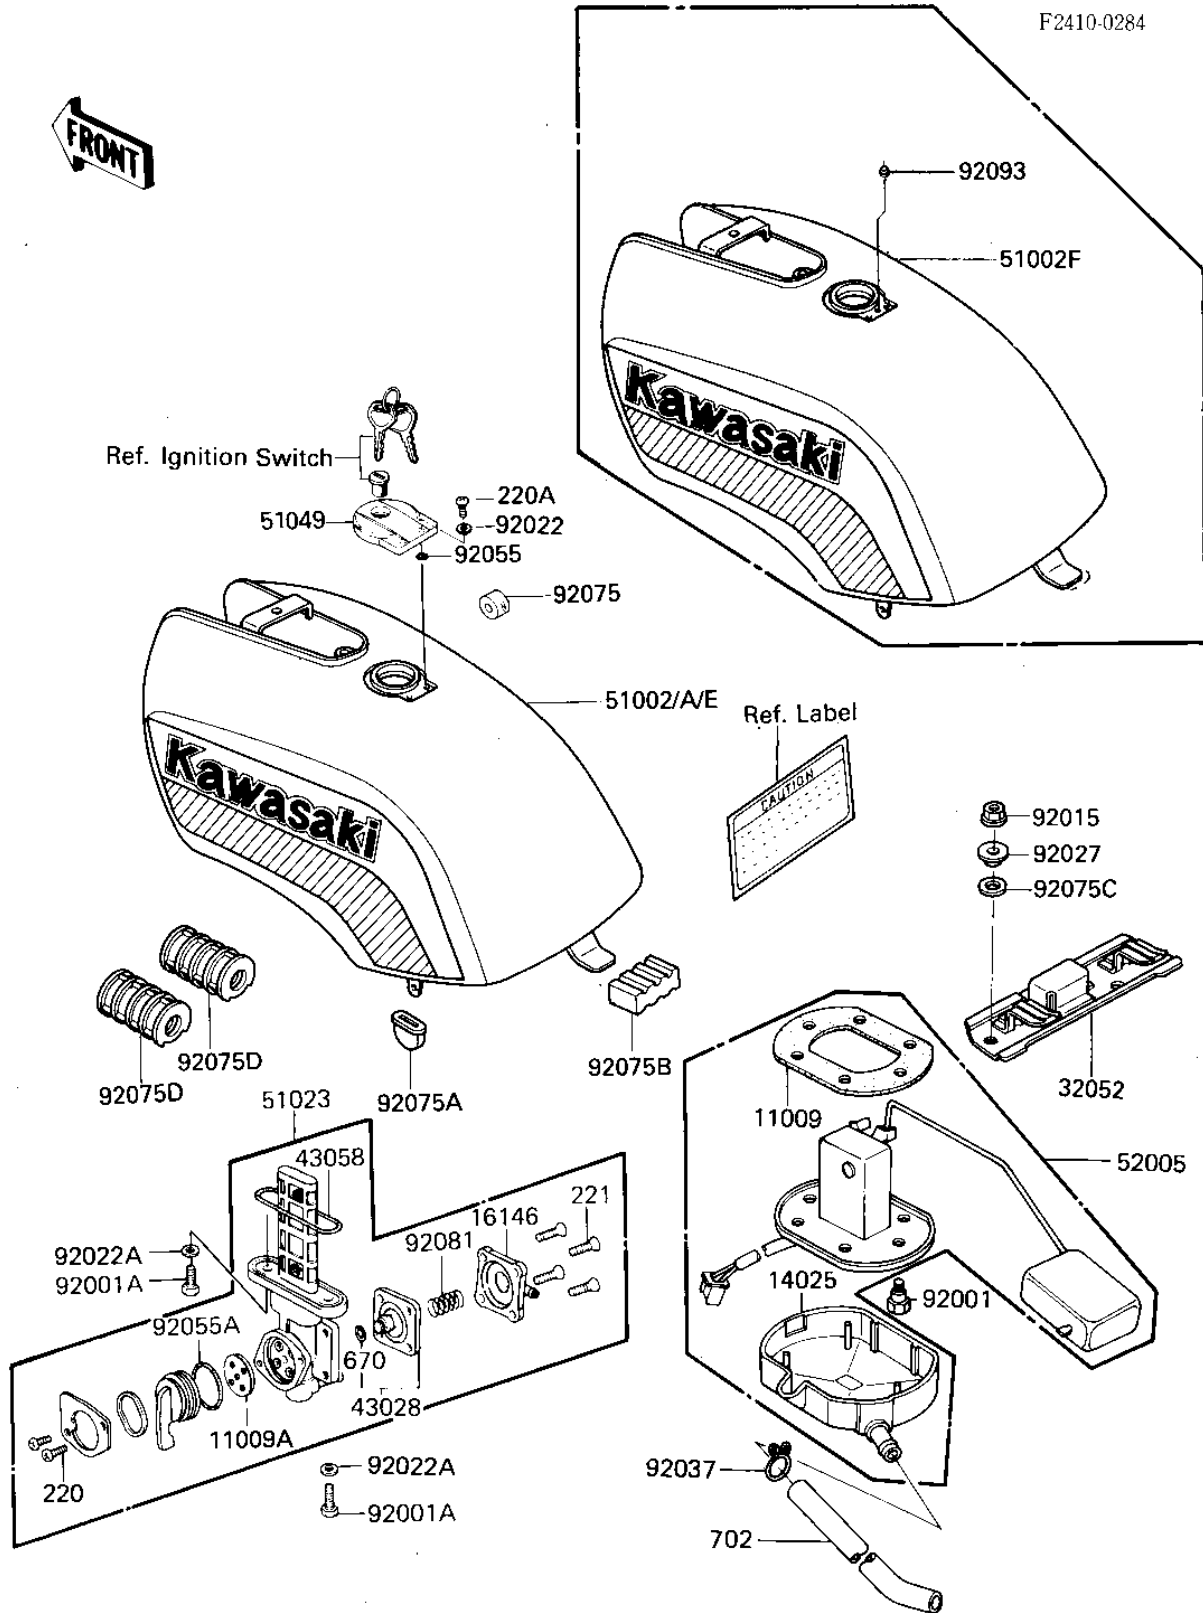

# 1985 GPz 750 PARTS DIAGRAM

FUEL TANK

# 1985 GPz 750 PARTS LIST

## FUEL TANK

ITEM NAME	PART NUMBER	QUANTITY
GASKET (Ref # 11009)	11009-1037	1
GASKET,TAP VALVE (Ref # 11009A)	11009-1194	1
COVER,FUEL GAUGE (Ref # 14025)	14024-1434	1
COVER ASSY,TAP (Ref # 16146)	16146-1005	1
BRACKET-TANK,RR (Ref # 32052)	32052-1180	1
DIAPHRAGM ASSY,TAP (Ref # 43028)	43028-1015	1
"O" RING (Ref # 43058)	51039-010	1
51002-5112-H8 (Canada) (Ref # 51002)	51002-5020-H8	1
51002-5113-B1 (Canada) (Ref # 51002A)	51002-5021-B1	1
TANK-FUEL,EBONY (Ref # 51002E)	51002-5115-H8	1
TANK-FUEL,EBONY (Ref # 51002F)	51002-5116-H8	1
TAP ASSY,FUEL (Ref # 51023)	51023-1031	1
CAP-TANK,FUEL (Ref # 51049)	51049-1097	1
GAUGE,FUEL (Ref # 52005)	52005-1036	1
BOLT,FUEL GAUGE FIT (Ref # 92001)	92001-1069	6
BOLT,6X20,FUEL TAP (Ref # 92001A)	92001-1091	2
NUT-6MM (Ref # 92015)	92015-1078	2
WASHER,PLAIN (Ref # 92022)	92022-1038	2
WASHER-PLAIN (Ref # 92022A)	92022-183	2
COLLAR,L=7.4 (Ref # 92027)	92027-1848	2
CLAMP,CHAIN OILER (Ref # 92037)	92037-147	1
"O" RING (Ref # 92055)	92055-1023	2
"O" RING,TAP LEVER (Ref # 92055A)	92055-1027	1
DAMPER RUBBER,FL TANK (Ref # 92075)	92075-125	2
DAMPER,SIDE COVER (Ref # 92075A)	92075-1445	2
DAMPER,FUEL TANK,RR (Ref # 92075B)	92075-1447	1
DAMPER,COWLING STAY (Ref # 92075C)	92075-1564	2
DAMPER,FUEL TANK (Ref # 92075D)	92075-1717	2
SPRING,TAP (Ref # 92081)	92081-1171	1

## FUEL TANK

ITEM NAME	PART NUMBER	QUANTITY
OIL SEAL,FUEL TANK (Ref # 92093)	92093-1030	1
SCREW PAN HEAD 3X8 (Ref # 220)	220B0308	2
SCREW PAN HEAD 5X10 (Ref # 220A)	220B0510	2
SCREW-CSK-CROS,4X14 (Ref # 221)	221B0414	4
"O" RING,4MM (Ref # 670)	670B1504	1
TUBE-RUBBER (Ref # 702)	702A07680	1