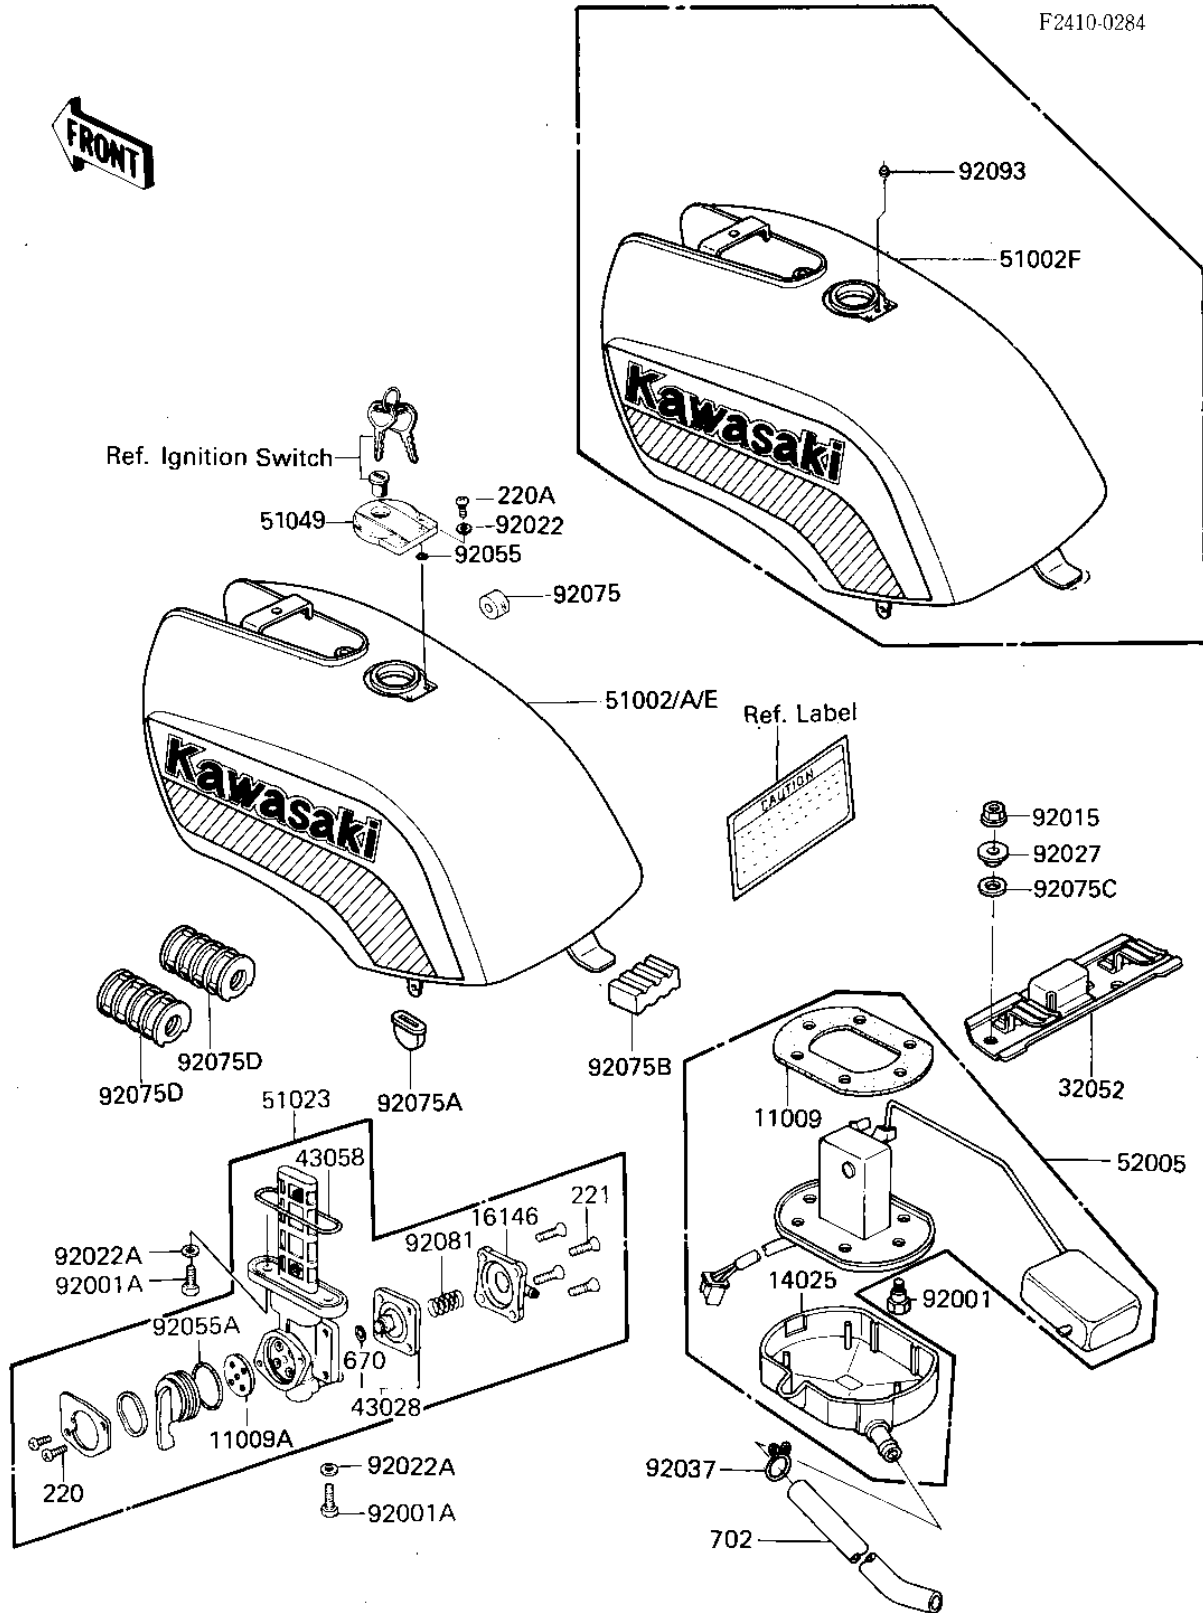

1985 GPz 750 PARTS DIAGRAM

FUEL TANK

1985 GPz 750 PARTS LIST

FUEL TANK

ITEM NAME	PART NUMBER	QUANTITY
GASKET (Ref # 11009)	11009-1037	1
GASKET,TAP VALVE (Ref # 11009A)	11009-1194	1
COVER,FUEL GAUGE (Ref # 14025)	14024-1434	1
COVER ASSY,TAP (Ref # 16146)	16146-1005	1
BRACKET-TANK,RR (Ref # 32052)	32052-1180	1
DIAPHRAGM ASSY,TAP (Ref # 43028)	43028-1015	1
"O" RING (Ref # 43058)	51039-010	1
51002-5112-H8 (Canada) (Ref # 51002)	51002-5020-H8	1
51002-5113-B1 (Canada) (Ref # 51002A)	51002-5021-B1	1
TANK-FUEL,EBONY (Ref # 51002E)	51002-5115-H8	1
TANK-FUEL,EBONY (Ref # 51002F)	51002-5116-H8	1
TAP ASSY,FUEL (Ref # 51023)	51023-1031	1
CAP-TANK,FUEL (Ref # 51049)	51049-1097	1
GAUGE,FUEL (Ref # 52005)	52005-1036	1
BOLT,FUEL GAUGE FIT (Ref # 92001)	92001-1069	6
BOLT,6X20,FUEL TAP (Ref # 92001A)	92001-1091	2
NUT-6MM (Ref # 92015)	92015-1078	2
WASHER,PLAIN (Ref # 92022)	92022-1038	2
WASHER-PLAIN (Ref # 92022A)	92022-183	2
COLLAR,L=7.4 (Ref # 92027)	92027-1848	2
CLAMP,CHAIN OILER (Ref # 92037)	92037-147	1
"O" RING (Ref # 92055)	92055-1023	2
"O" RING,TAP LEVER (Ref # 92055A)	92055-1027	1
DAMPER RUBBER,FL TANK (Ref # 92075)	92075-125	2
DAMPER,SIDE COVER (Ref # 92075A)	92075-1445	2
DAMPER,FUEL TANK,RR (Ref # 92075B)	92075-1447	1
DAMPER,COWLING STAY (Ref # 92075C)	92075-1564	2
DAMPER,FUEL TANK (Ref # 92075D)	92075-1717	2
SPRING,TAP (Ref # 92081)	92081-1171	1

1985 GPz 750 PARTS LIST

FUEL TANK

ITEM NAME	PART NUMBER	QUANTITY
OIL SEAL,FUEL TANK (Ref # 92093)	92093-1030	1
SCREW PAN HEAD 3X8 (Ref # 220)	220B0308	2
SCREW PAN HEAD 5X10 (Ref # 220A)	220B0510	2
SCREW-CSK-CROS,4X14 (Ref # 221)	221B0414	4
"O" RING,4MM (Ref # 670)	670B1504	1
TUBE-RUBBER (Ref # 702)	702A07680	1