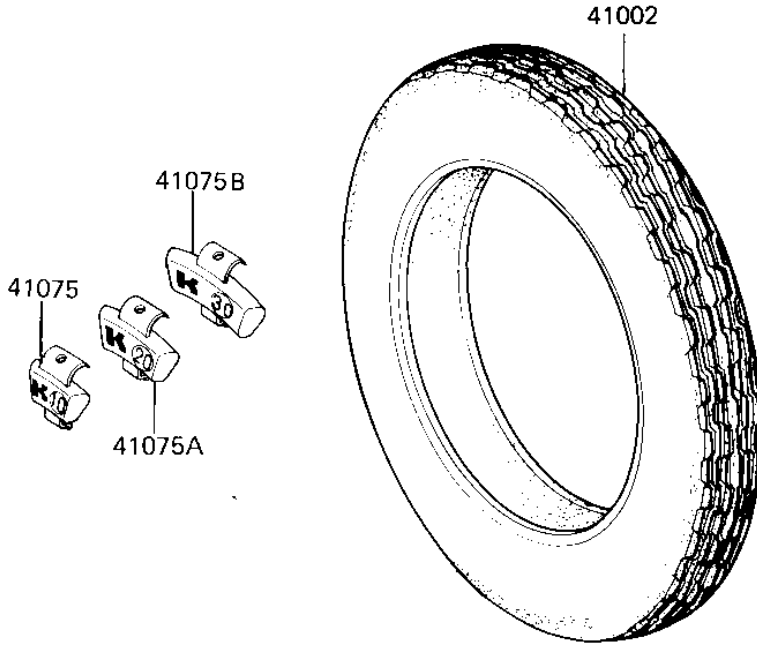

1985 GPz 750 PARTS DIAGRAM

TIRES

F2210-0104

1985 GPz 750 PARTS LIST

TIRES

ITEM NAME	PART NUMBER	QUANTITY
VALVE (Ref # 16126)	16126-1136	2
TIRE 110/90-18 F17 F (Ref # 41002)	41002-1338	1
TIRE 130/80-18 K427 R (Ref # 41002A)	41002-1339	1
BALANCER-WHEEL,10G (Ref # 41075)	41075-1014	AR
BALANCER-WHEEL,20G (Ref # 41075A)	41075-1015	AR
BALANCER-WHEEL,30G (Ref # 41075B)	41075-1016	AR