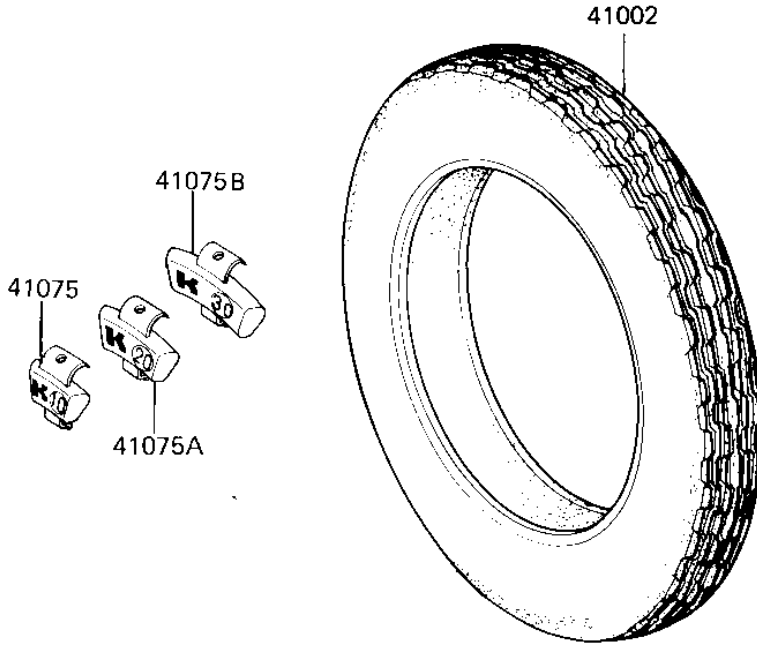

# 1985 GPz 750 PARTS DIAGRAM

TIRES

F2210-0104

# 1985 GPz 750 PARTS LIST

## TIRES

ITEM NAME	PART NUMBER	QUANTITY
VALVE (Ref # 16126)	16126-1136	2
TIRE 110/90-18 F17 F (Ref # 41002)	41002-1338	1
TIRE 130/80-18 K427 R (Ref # 41002A)	41002-1339	1
BALANCER-WHEEL,10G (Ref # 41075)	41075-1014	AR
BALANCER-WHEEL,20G (Ref # 41075A)	41075-1015	AR
BALANCER-WHEEL,30G (Ref # 41075B)	41075-1016	AR