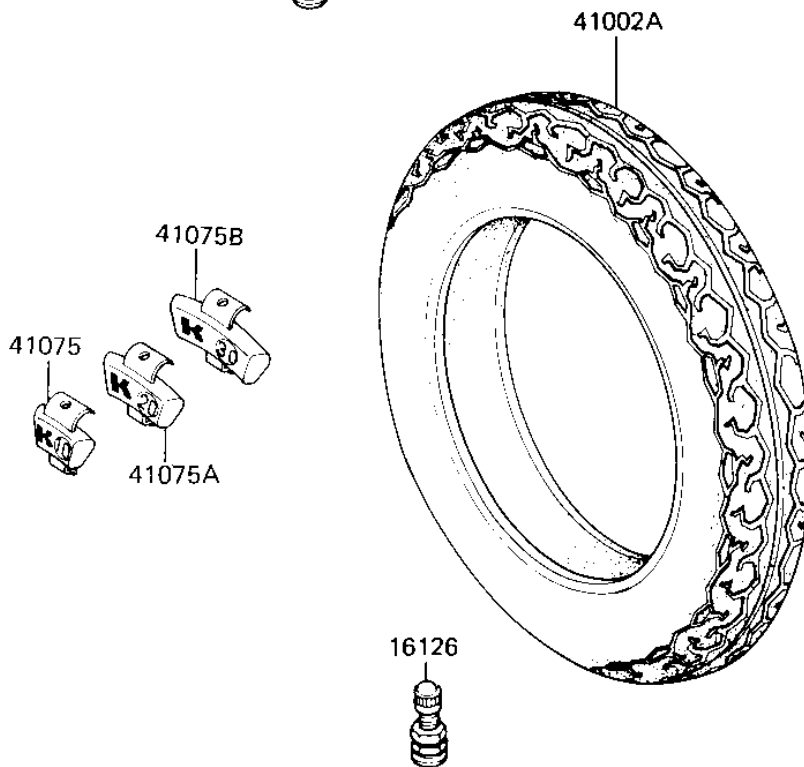

1985 GPz 750 PARTS DIAGRAM

TIRES

F2210-0104

1985 GPz 750 PARTS LIST

TIRES

ITEM NAME	PART NUMBER	QUANTITY
VALVE (Ref # 16126)	16126-1136	2
TIRE 110/90-18 F17 F (Ref # 41002)	41002-1338	1
TIRE 130/80-18 K427 R (Ref # 41002A)	41002-1339	1
BALANCER-WHEEL,10G (Ref # 41075)	41075-1014	AR
BALANCER-WHEEL,20G (Ref # 41075A)	41075-1015	AR
BALANCER-WHEEL,30G (Ref # 41075B)	41075-1016	AR