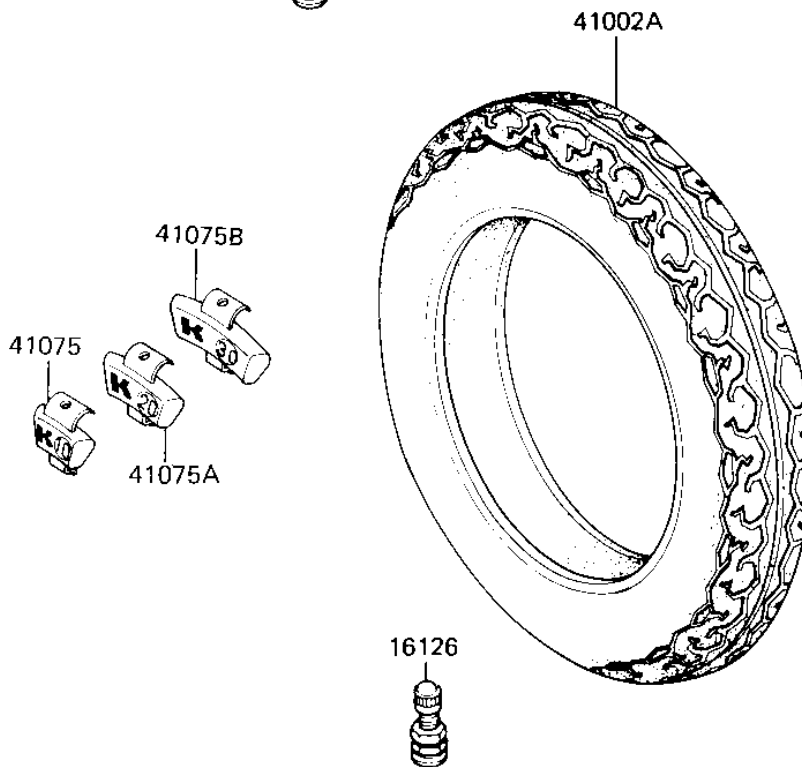

# 1985 GPz 750 PARTS DIAGRAM

TIRES

F2210-0104

# 1985 GPz 750 PARTS LIST

## TIRES

ITEM NAME	PART NUMBER	QUANTITY
VALVE (Ref # 16126)	16126-1136	2
TIRE 110/90-18 F17 F (Ref # 41002)	41002-1338	1
TIRE 130/80-18 K427 R (Ref # 41002A)	41002-1339	1
BALANCER-WHEEL,10G (Ref # 41075)	41075-1014	AR
BALANCER-WHEEL,20G (Ref # 41075A)	41075-1015	AR
BALANCER-WHEEL,30G (Ref # 41075B)	41075-1016	AR