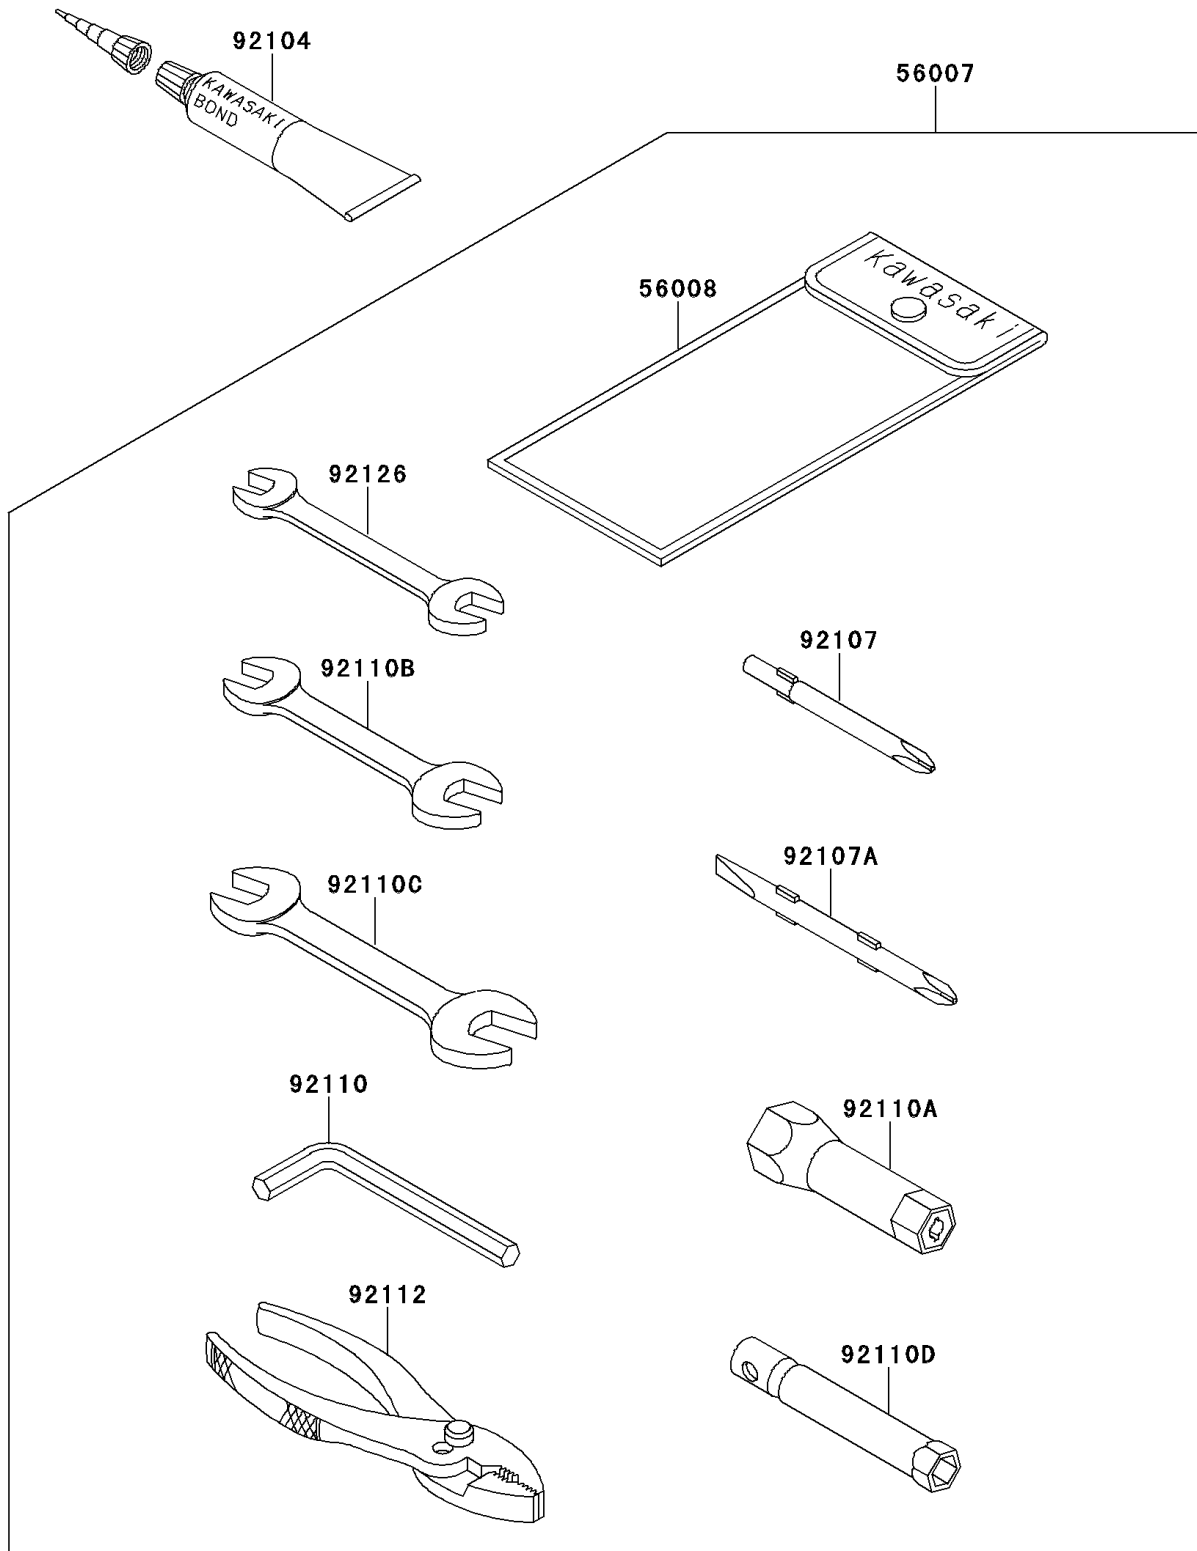

## 1996 Super Sport XI PARTS DIAGRAM

Owner's Tools

F3182

## 1996 Super Sport XI PARTS LIST

### Owner's Tools

ITEM NAME	PART NUMBER	QUANTITY
TOOL-KIT (Ref # 56007)	56007-3710	1
BAG,TOOL (Ref # 56008)	56008-1007	1
GASKET-LIQUID,TUBE,100G,SILVER (Ref # 92104)	92104-002	1
TOOL-DRIVER,#3PHILLIPS (Ref # 92107)	92107-005	1
TOOL-DRIVER,#2PHILLIPS&SLOT (Ref # 92107A)	92107-1051	1
TOOL-WRENCH,ALLEN,5MM (Ref # 92110)	92110-1015	1
TOOL-WRENCH,BOX,21MM (Ref # 92110A)	92110-1113	1
TOOL-WRENCH,OPEN END,10X12 (Ref # 92110B)	92110-1152	1
TOOL-WRENCH,OPEN END,14X17 (Ref # 92110C)	92110-1153	1
TOOL-WRENCH,BOX,10MM (Ref # 92110D)	92110-1156	1
TOOL-PLIERS (Ref # 92112)	92112-003	1
TOOL-WRENCH,OPEN END,8X10 (Ref # 92126)	92126-001	1