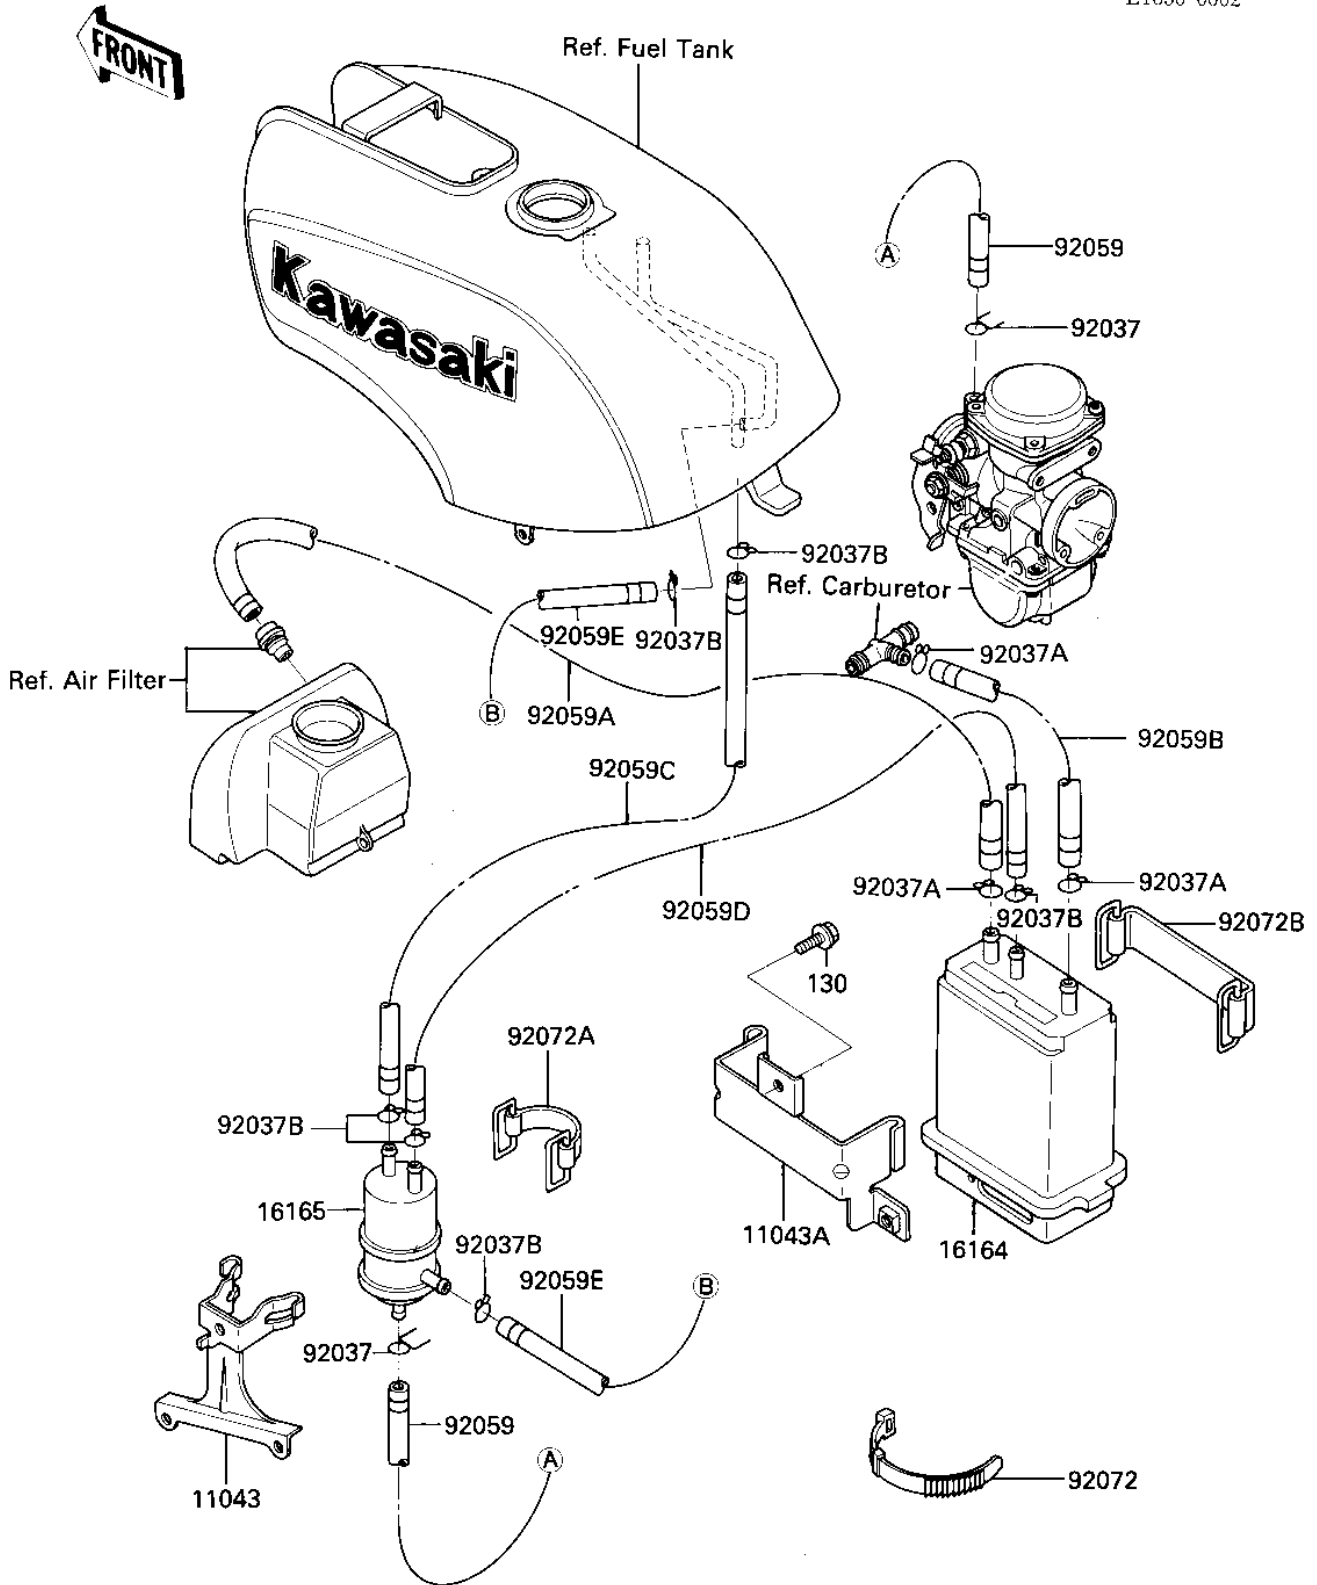

1985 GPz 750 PARTS DIAGRAM

CANISTER

E1650-0002

1985 GPz 750 PARTS LIST

CANISTER

ITEM NAME	PART NUMBER	QUANTITY
BRACKET,SEPARATOR (Ref # 11043)	11043-1475	1
BRACKET,CANISTER (Ref # 11043A)	11043-1511	1
CANISTER (Ref # 16164)	16164-1052	1
SEPARATOR (Ref # 16165)	16165-1001	1
CLAMP-PIPE (Ref # 92037)	92037-072	2
CLAMP-HOSE (Ref # 92037A)	92037-1104	3
CLAMP,CHAIN OILER (Ref # 92037B)	92037-147	6
TUBE,4X9X470 (Ref # 92059)	92059-1402	1
TUBE,7X12X1060,GREEN (Ref # 92059A)	92059-1421	1
TUBE,7X12X300,YELLOW (Ref # 92059B)	92059-1411	1
TUBE,5X10X320,BLUE (Ref # 92059C)	92059-1499	1
TUBE,5X10X470,BLUE (Ref # 92059D)	92059-1500	1
TUBE,5X10X430,RED (Ref # 92059E)	92059-1501	1
BAND,WIRING HARNESS (Ref # 92072)	92072-056	1
BAND,TOOL (Ref # 92072A)	92072-066	1
BAND,BATTERY (Ref # 92072B)	92072-071	1
BOLT-FLANGED (Ref # 130)	130G0608	1