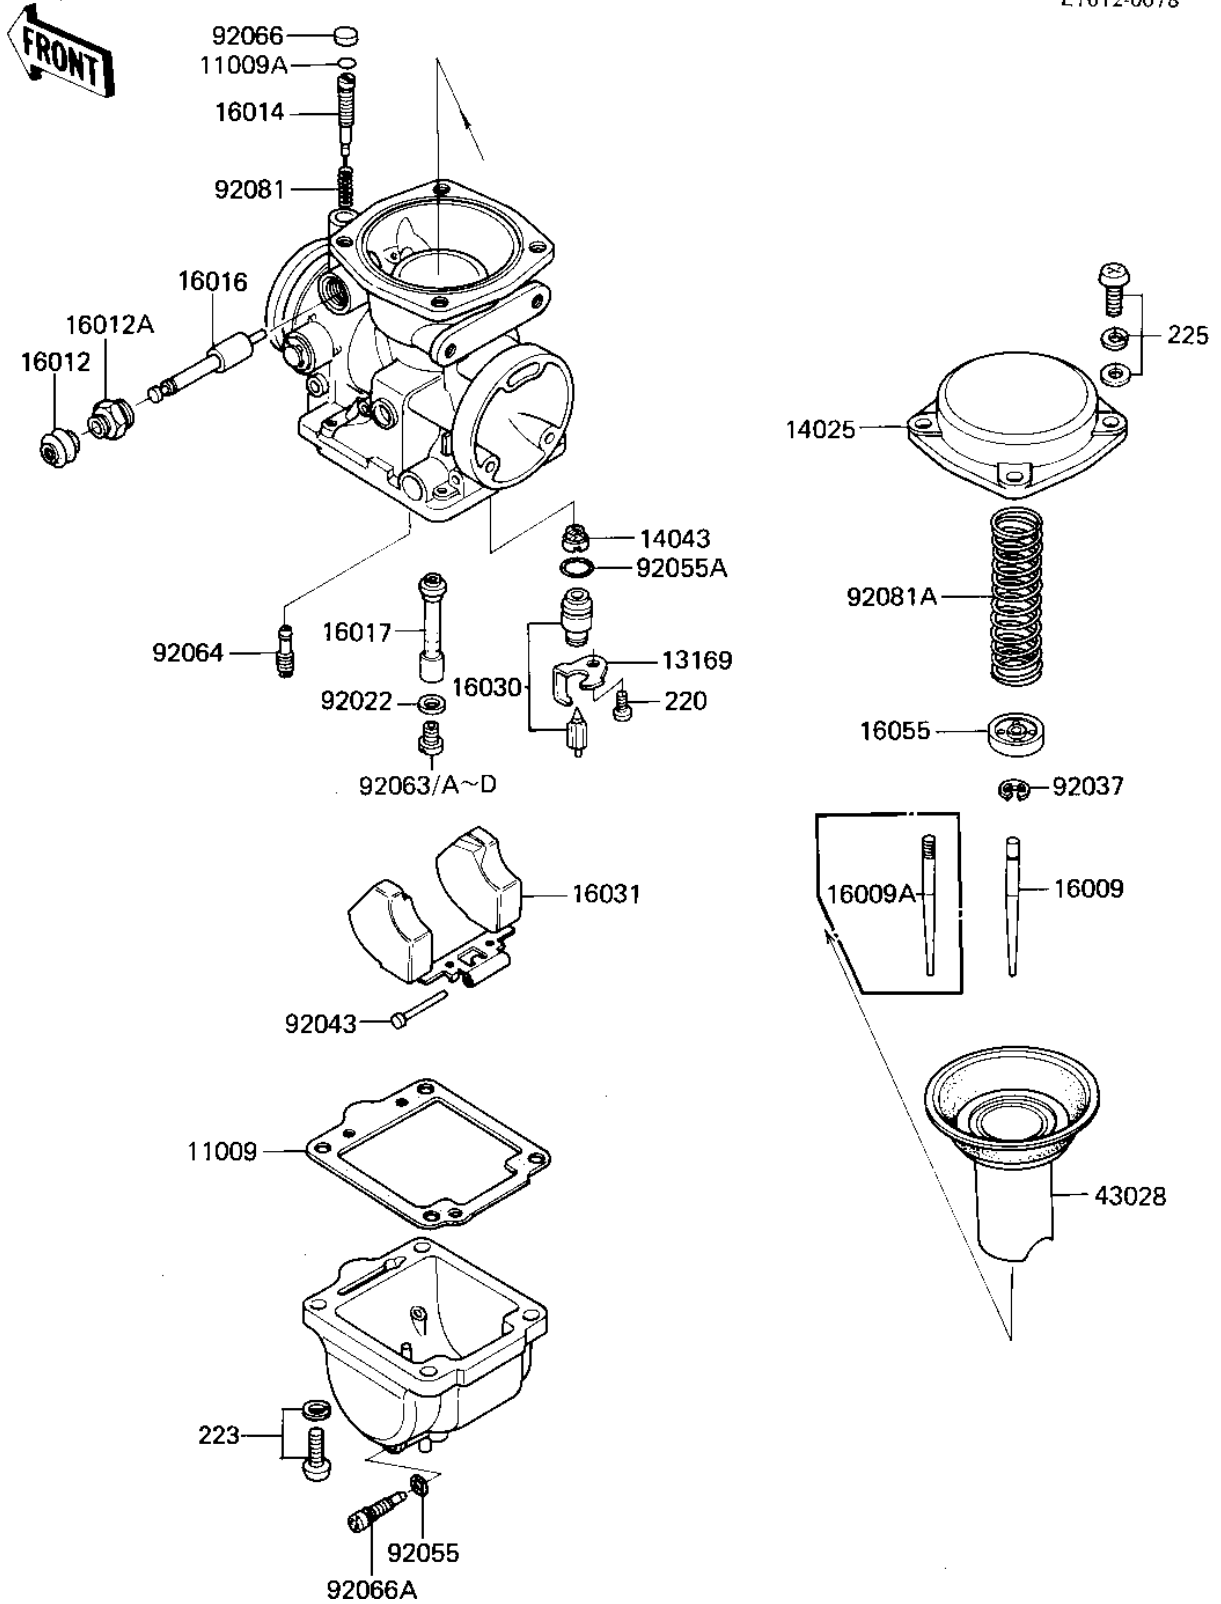

1985 GPz 750 PARTS DIAGRAM

CARBURETOR PARTS

E1612-0078

1985 GPz 750 PARTS LIST

CARBURETOR PARTS

ITEM NAME	PART NUMBER	QUANTITY
GASKET,FLOAT CHAMBER (Ref # 11009)	11009-1241	4
"O" RING (Ref # 11009A)	16038-022	4
PLATE (Ref # 13169)	13169-1482	4
COVER,MIXING CHAMBER (Ref # 14025)	14025-1603	4
FILTER,FLOAT VALVE (Ref # 14043)	14043-1010	4
NEEDLE-JET,4BC6 (Ref # 16009)	16009-1204	4
NEEDLE-JET,4BC7 (Canada) (Ref # 16009A)	16009-1205	4
CAP-STARTER PLUNGER (Ref # 16012)	16012-1010	4
CAP-STARTER PLUNGER (Ref # 16012A)	16012-1011	4
SCREW-PILOT AIR (Ref # 16014)	16014-1014	4
PLUNGER (Ref # 16016)	16016-1019	4
JET-NEEDLE,Y-8 (Ref # 16017)	16017-1138	4
VALVE-FLOAT (Ref # 16030)	16030-1016	4
FLOAT (Ref # 16031)	16031-1013	4
PLATE,NEEDLE (Ref # 16055)	16055-010	4
DIAPHRAGM,VALVE (Ref # 43028)	43028-1037	4
WASHER MAIN JET (Ref # 92022)	16034-001	4
CIRCLIP (Ref # 92037)	16008-014	4
PIN,FLOAT (Ref # 92043)	16032-008	4
"O" RING (Ref # 92055)	92055-044	4
"O" RING (Ref # 92055A)	92055-1105	4
MAIN JET,#110R (Ref # 92063)	92063-1038	4
JET-MAIN,#A107.5R (Ref # 92063A)	92063-1041	4
MAIN JET,#A105R (Ref # 92063B)	92063-1042	4
MAIN JET,A115 (Ref # 92063C)	92063-1109	4
JET-MAIN,#A112.5 (Ref # 92063D)	92063-1110	4
JET-PILOT,#A37.5 (Ref # 92064)	92064-1036	4
PLUG,PILOT SCREW (Ref # 92066)	92066-1051	4
SCREW,DRAIN (Ref # 92066A)	92066-1064	4

1985 GPz 750 PARTS LIST

CARBURETOR PARTS

ITEM NAME	PART NUMBER	QUANTITY
SPRING,PILOT SCREW (Ref # 92081)	16022-016	4
SPRING,DIAPHRAGM VALV (Ref # 92081A)	92081-1603	4
SCREW PAN HEAD 4X6 (Ref # 220)	220B0406	4
SCREW-PAN-WS-CROS (Ref # 223)	223C0516	16
SCREW-PAN-WSP-CROS (Ref # 225)	225C0516	14