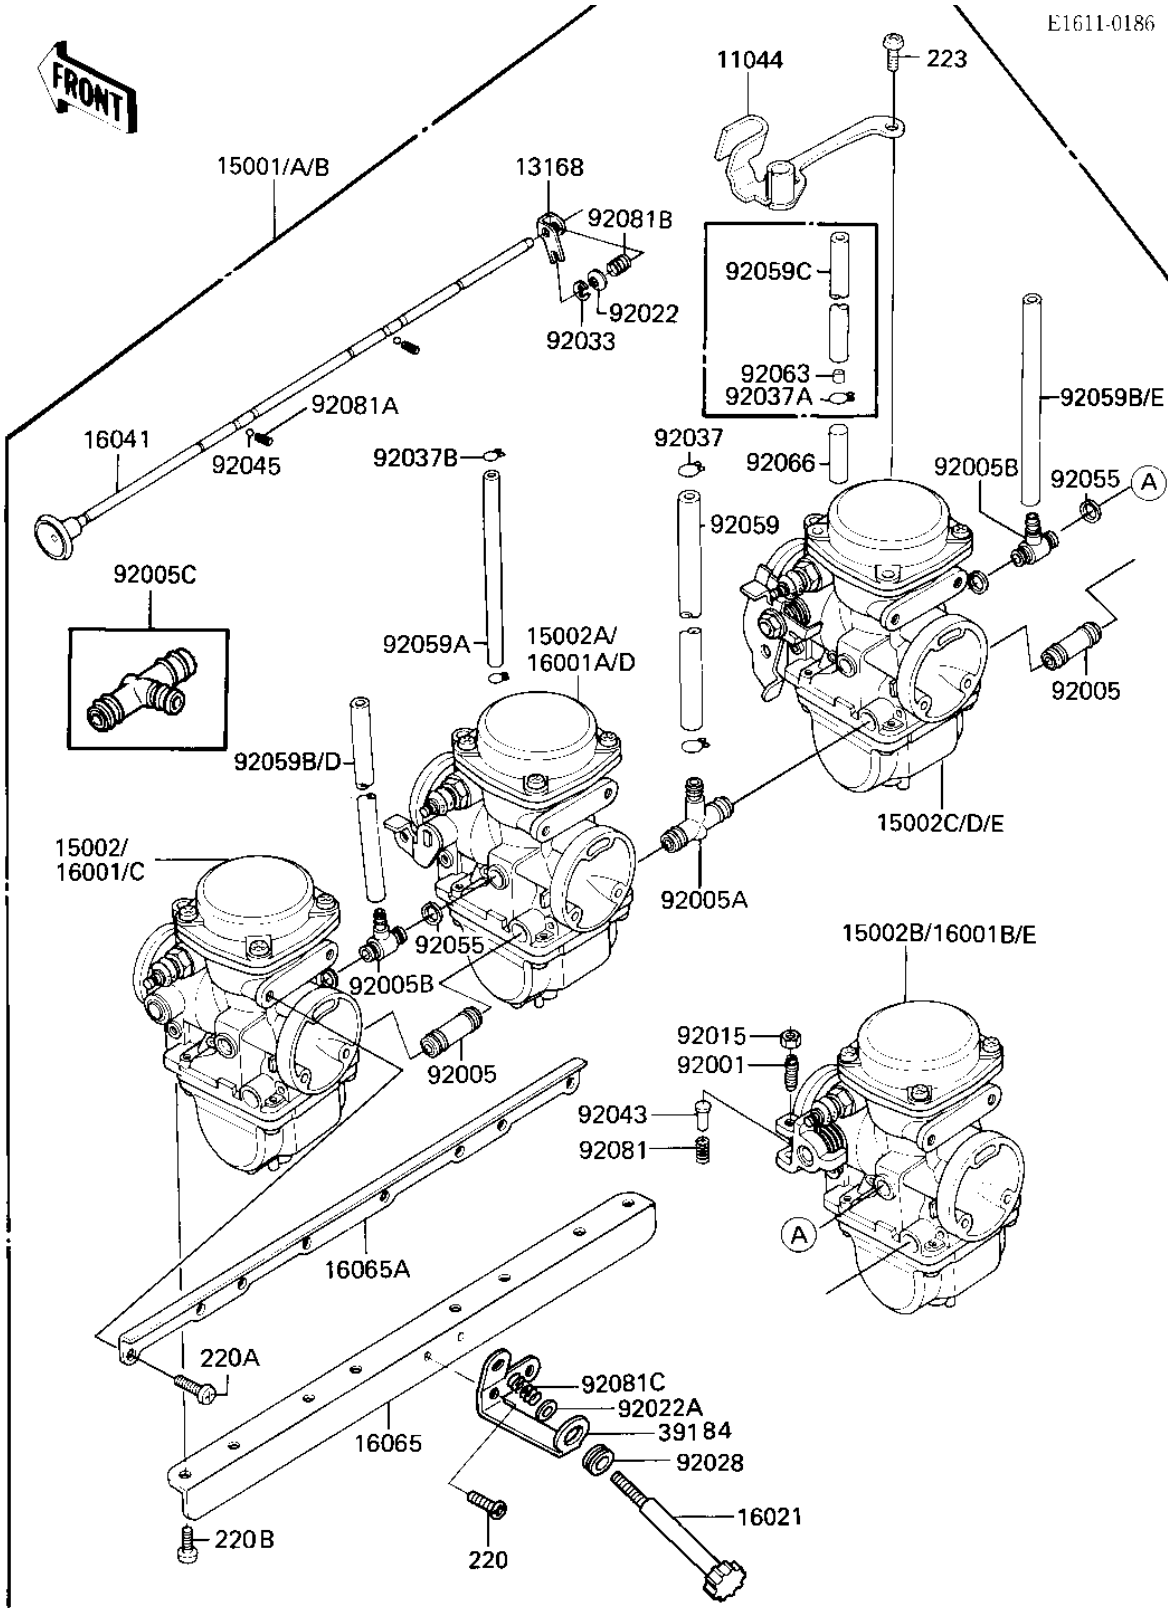

# 1985 GPz 750 PARTS DIAGRAM

CARBURETOR ASSY

E1611-0186

## CARBURETOR ASSY

ITEM NAME	PART NUMBER	QUANTITY
WASHER,THROTTLE STOP (Ref # 92022A)	92022-1491	1
BUSHING,IDLING ADJUST (Ref # 92028)	92028-1266	1
RING-SNAP,E (Ref # 92033)	92033-1066	4
CLAMP,HOSE (Ref # 92037)	92037-1184	2
CLAMP,TUBE (Canada) (Ref # 92037A)	92037-1235	1
CLAMP,BREATHER HOSE (Ref # 92037B)	92037-174	2
PIN,THROTTLE VALVE (Ref # 92043)	92043-1079	3
BALL,STEEL,1/8" (Ref # 92045)	600A0400	2
"O" RING (Ref # 92055)	92055-510	4
TUBE,7.5X12.5X225 (Ref # 92059)	92059-1123	1
TUBE,5X9X150 (Ref # 92059A)	92059-1188	1
TUBE,6.5X9.5X300 (Ref # 92059B)	92059-1203	2
TUBE,4.5X8X200 (Canada) (Ref # 92059C)	92059-1204	1
TUBE,6.5X10.5X175 (Ref # 92059D)	92059-1446	1
TUBE,6.5X10.5X125 (Ref # 92059E)	92059-1447	1
JET-MAIN (Canada) (Ref # 92063)	92063-1097	1
RUBBER PLUG (Ref # 92066)	92068-006	1
RUBBER PLUG (Ref # 92066)	92068-006	2
SPRING,THROTTLE VALVE (Ref # 92081)	92081-1259	3
SPRING,FAST IDLE SHFT (Ref # 92081A)	92081-1260	2
SPRING,CHOCK SHAFT (Ref # 92081B)	92081-1364	4
SPRING,IDLING ADJUST (Ref # 92081C)	92081-1377	1
SCREW PAN HEAD 5X8 (Ref # 220)	220B0508	1
SCREW-PAN-CROS (Ref # 220A)	220C0510	8
SCREW-PAN-CROS, 6X14 (Ref # 220B)	220C0614	8
SCREW-PAN-WS-CROS (Ref # 223)	223C0518	2