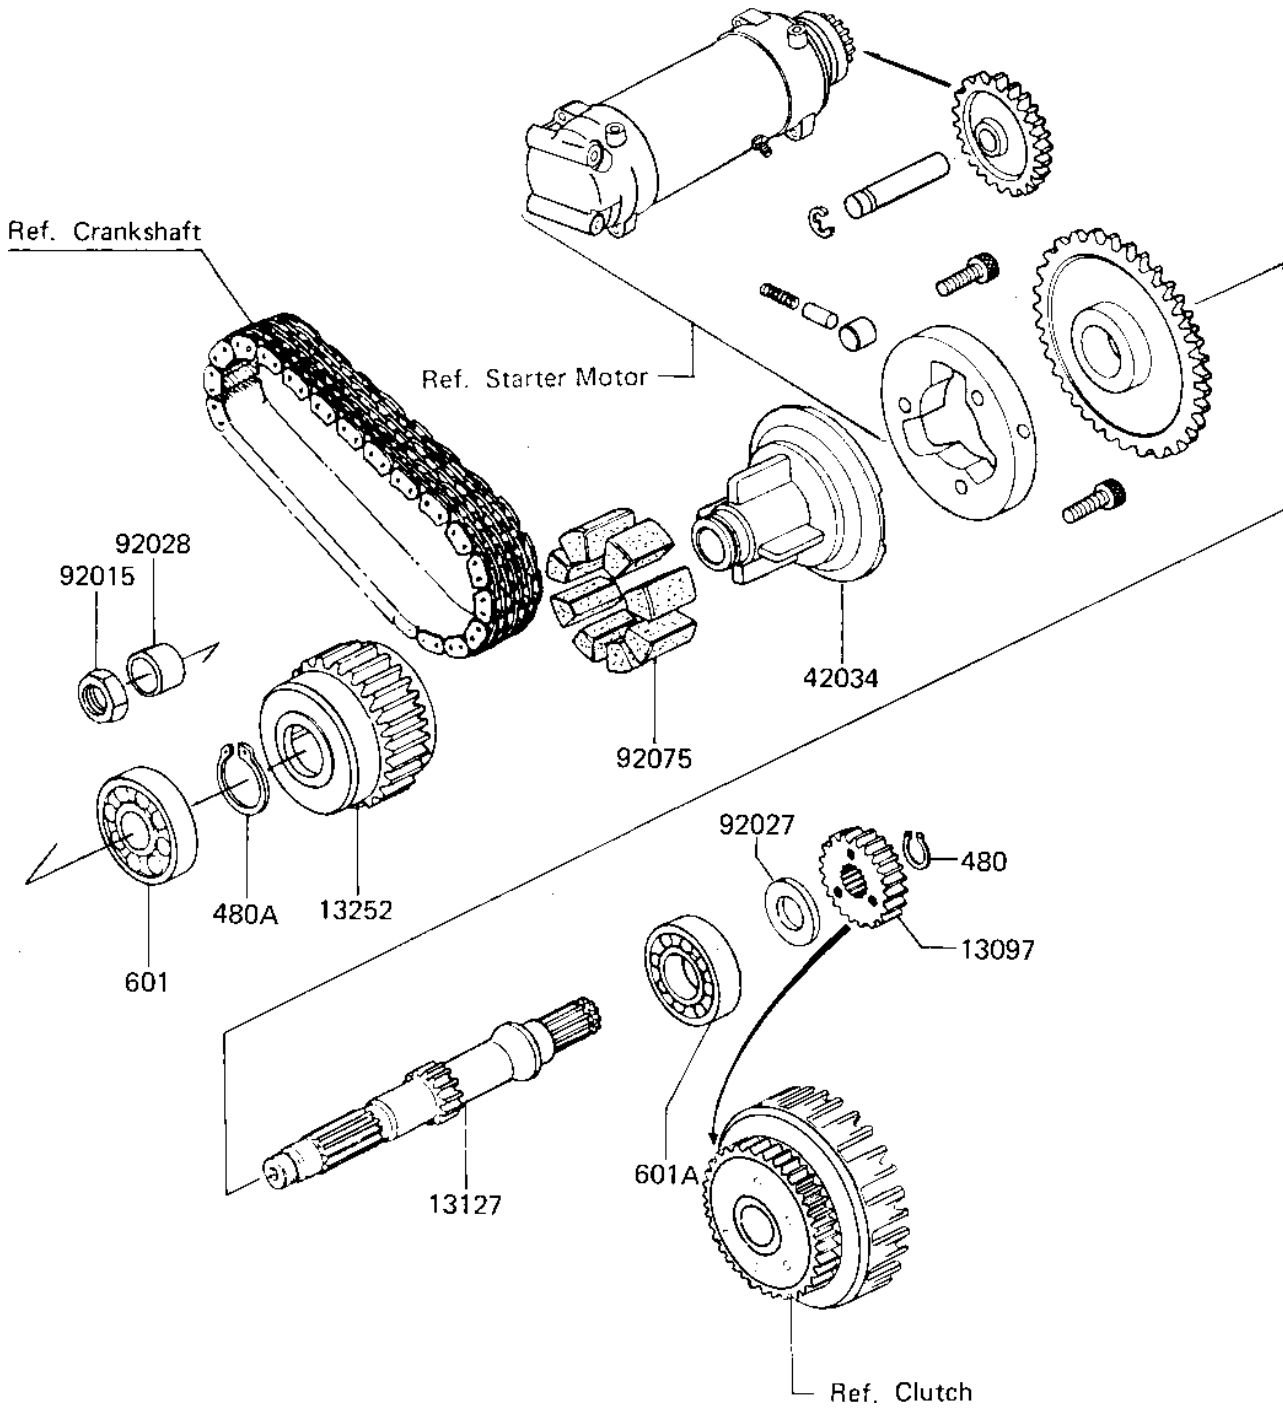

1985 GPz 750 PARTS DIAGRAM

SECONDARY SHAFT

E1322-0004

1985 GPz 750 PARTS LIST

SECONDARY SHAFT

ITEM NAME	PART NUMBER	QUANTITY
GEAR,2ND SHAFT,29T (Ref # 13097)	13121-037	1
SHAFT,SECONDARY (Ref # 13127)	13127-1019	1
COUPLING,INNER (Ref # 13252)	13253-001	1
COUPLING,INNER (Ref # 42034)	13253-001	1
NUT 18MM (Ref # 92015)	92015-019	1
COLLAR,T=5MM (Ref # 92027)	92027-263	1
BUSHING,SECONDARY (Ref # 92028)	92028-1037	1
DAMPER RUBBER (Ref # 92075)	92075-1227	8
CIRCLIP,22MM (Ref # 480)	480J2200	1
CIRCLIP 28MM (Ref # 480A)	480J2800	1
BEARING BALL #6205 (Ref # 601)	601B6205	1
BEARING BALL #6305 (Ref # 601A)	601B6305	1