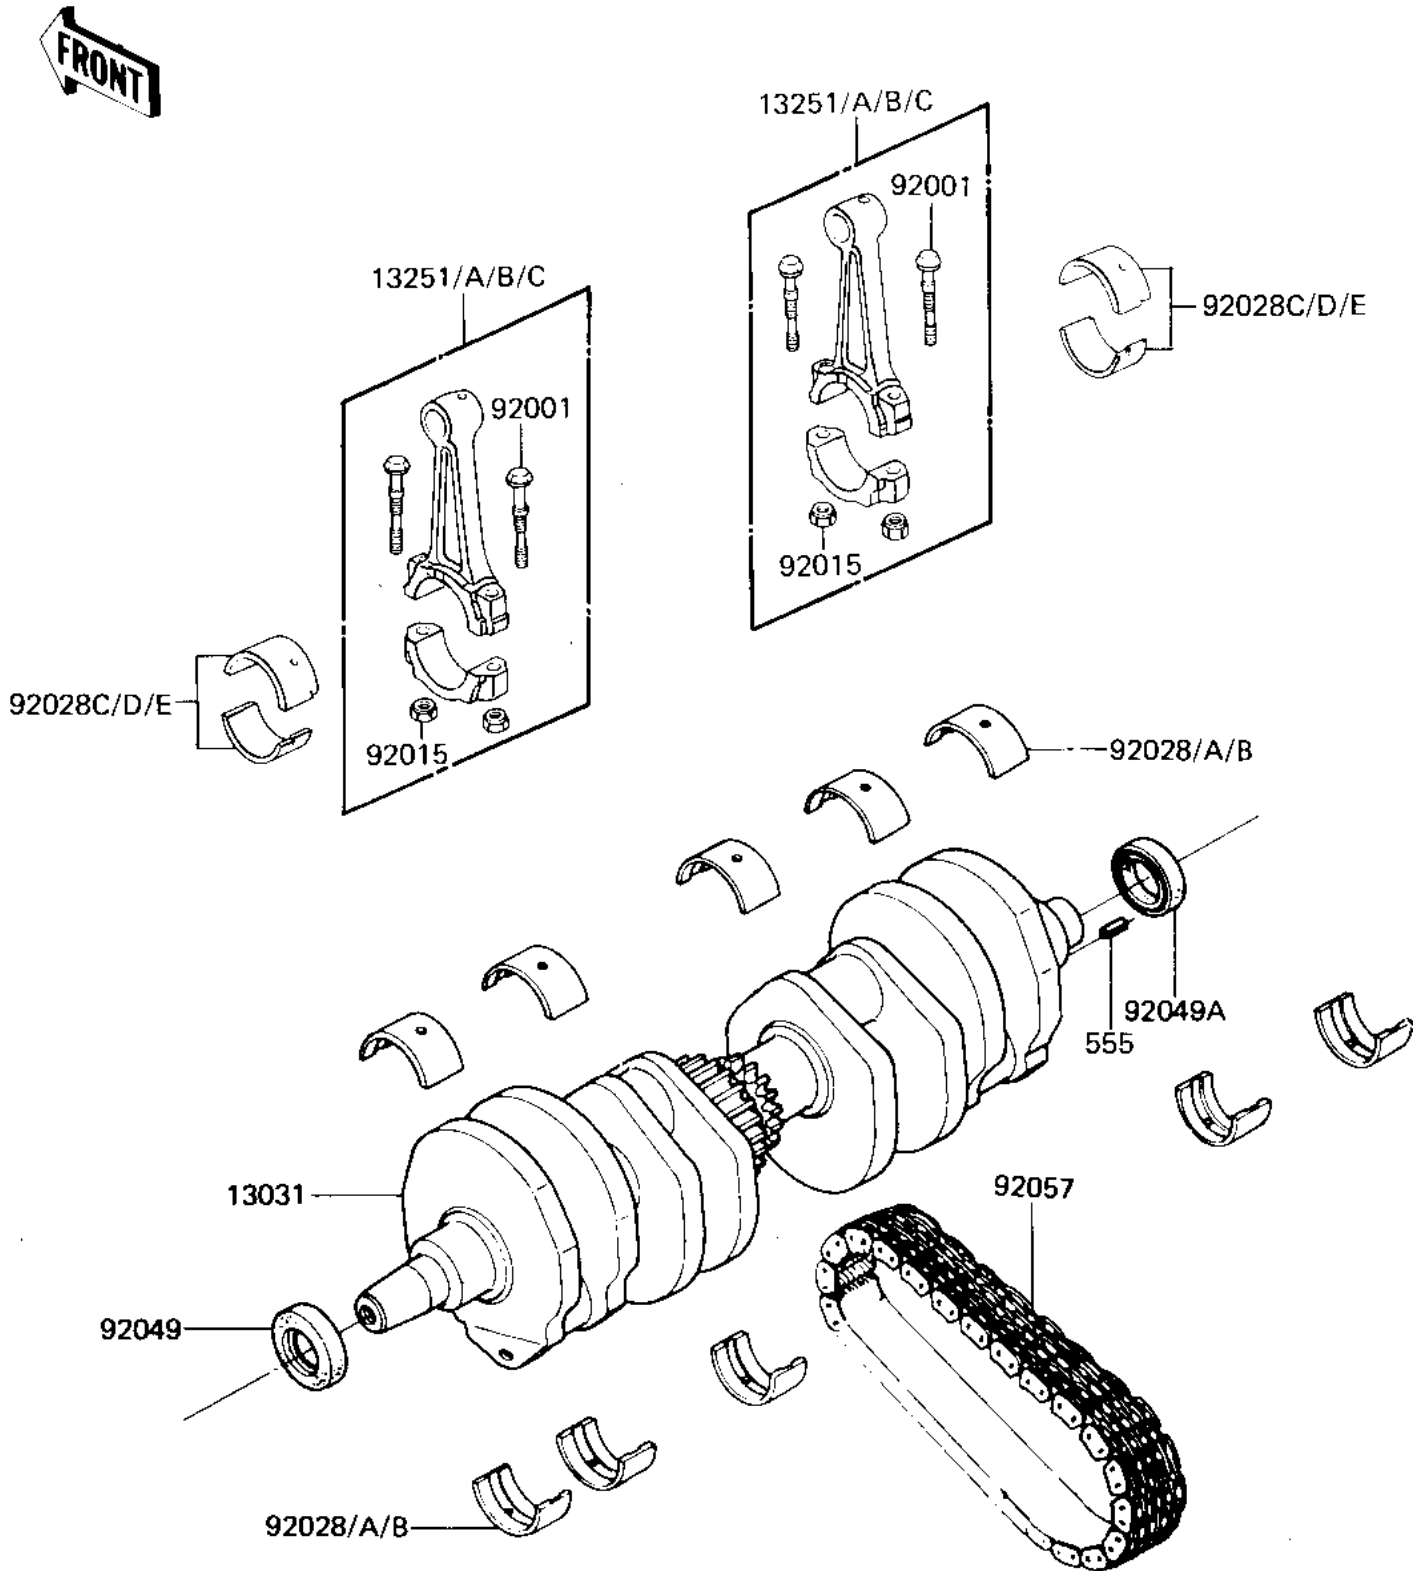

1985 GPz 750 PARTS DIAGRAM

CRANKSHAFT

E1321-0057

1985 GPz 750 PARTS LIST

CRANKSHAFT

ITEM NAME	PART NUMBER	QUANTITY
CRANKSHAFT-COMP (Ref # 13031)	13031-1314	1
CONNECTING ROD ASSY,J (Ref # 13251)	13251-1007-JJ	4
CONNECTING ROD ASSY,J (Ref # 13251A)	13251-1007-JJ	4
CONNECTING ROD ASSY,J (Ref # 13251B)	13251-1007-JJ	4
CONNECTING ROD ASSY,K (Ref # 13251C)	13251-1007-KK	4
BOLT,CONNECTING ROD,8 (Ref # 92001)	92001-1887	8
NUT,FLANGED,8MM (Ref # 92015)	92015-1311	8
BUSHING,CRANKSHAFT (Ref # 92028)	92028-1100	10
BUSHING,CRANKSHAFT (Ref # 92028A)	92028-1101	10
BUSHING,CRANKSHAFT (Ref # 92028B)	92028-1102	10
BUSHING,CONNECTING RO (Ref # 92028C)	92028-1203	8
BUSHING,CONNECTING RO (Ref # 92028D)	92028-1204	8
BUSHING,CONNECTING RO (Ref # 92028E)	92028-1205	8
SEAL-OIL,HSCY25X39X7 (Ref # 92049)	92049-1090	1
OIL SEAL,HSCY25397 (Ref # 92049A)	92050-081	1
CHAIN,PRIMARY 52L (Ref # 92057)	13122-007	1
PIN-SPRING,4X8 (Ref # 555)	555A0408	1