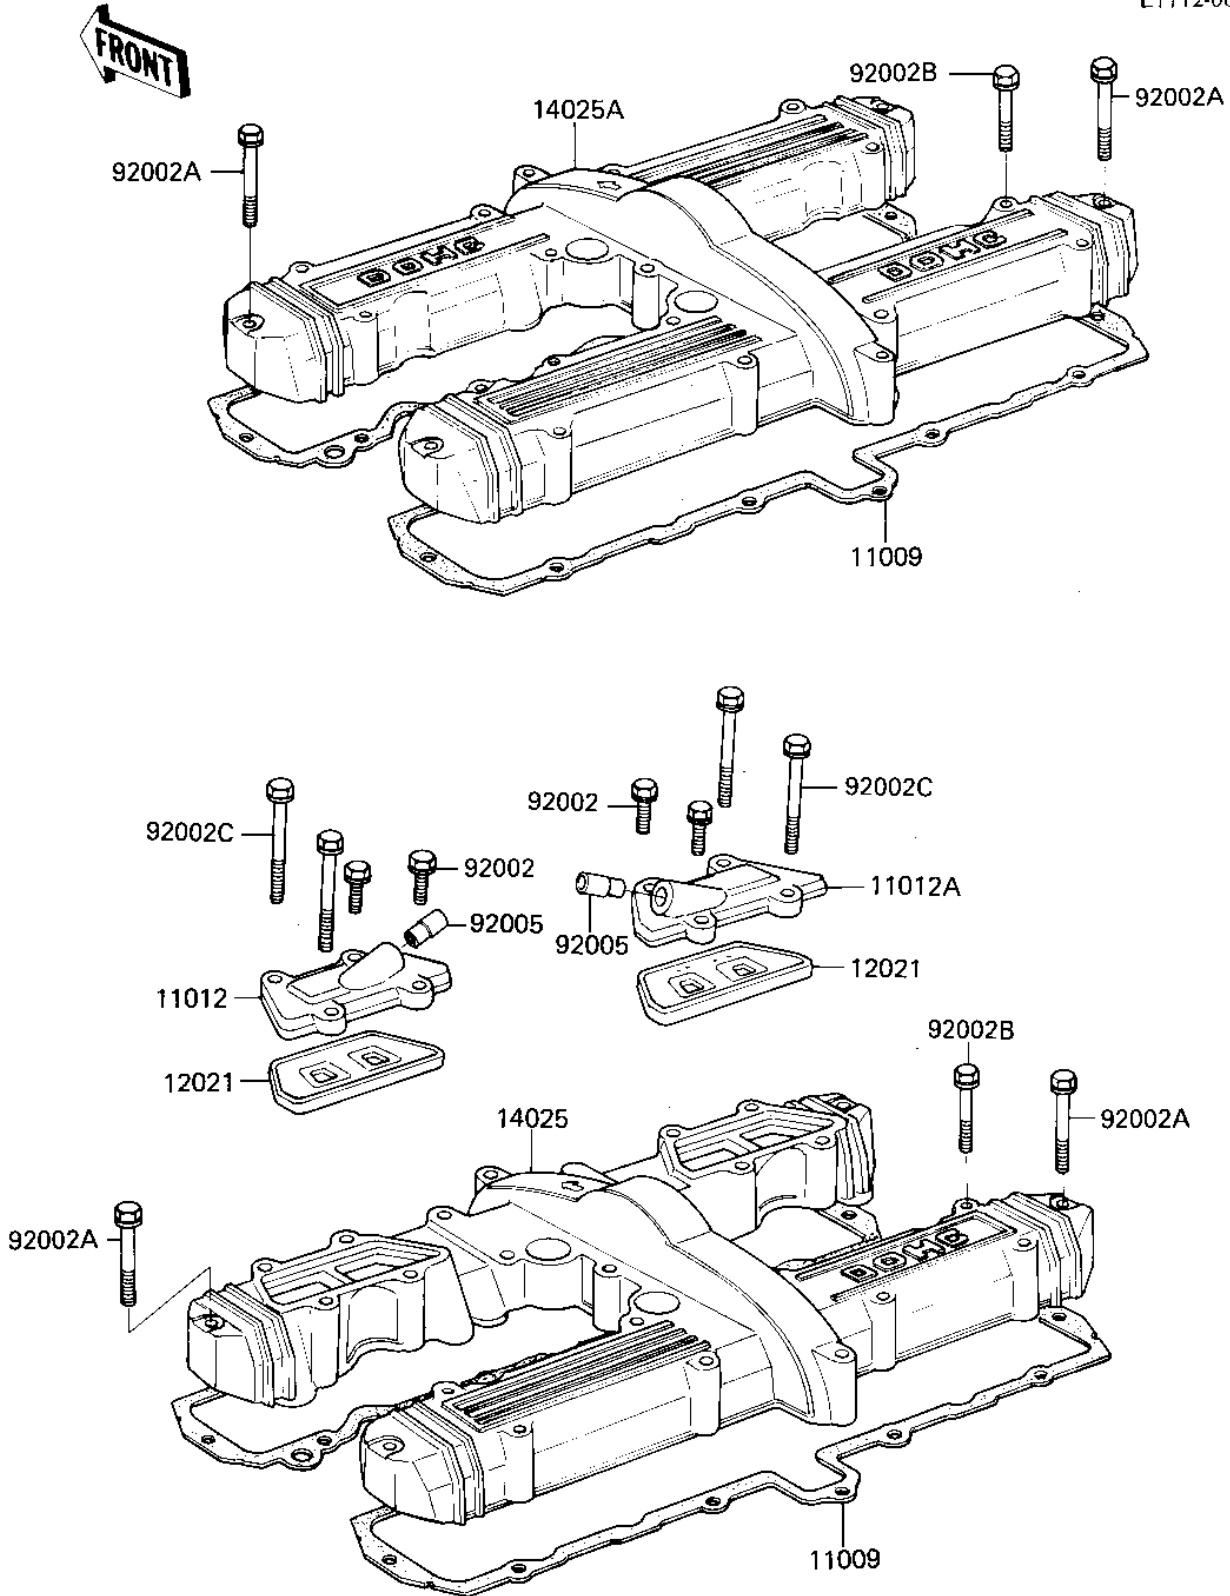

1985 GPz 750 PARTS DIAGRAM

CYLINDER HEAD COVER

E1112-0036

1985 GPz 750 PARTS LIST

CYLINDER HEAD COVER

ITEM NAME	PART NUMBER	QUANTITY
GASKET,CYLINDER HEAD (Ref # 11009)	11009-1274	1
CAP,REED VALVE,LH,BLA (Ref # 11012)	11012-1226	1
CAP,REED VALVE,RH,BLA (Ref # 11012A)	11012-1227	1
VALVE ASSY REED (Ref # 12021)	12021-1003	2
COVER,CYLINDER HEAD,B (Ref # 14025)	14025-1432	1
COVER,CYLINDER HEAD,B (Ref # 14025A)	14025-1433	1
BOLT,6X20 (Ref # 92002)	92001-1947	4
BOLT,6X45 (Ref # 92002A)	92002-1069	4
BOLT,6X40 (Ref # 92002B)	92002-1080	16
BOLT,6X40 (Ref # 92002B)	92002-1080	20
BOLT,6X65 (Ref # 92002C)	92002-1140	4
FITTING, REED VALVE (Ref # 92005)	92005-1006	2