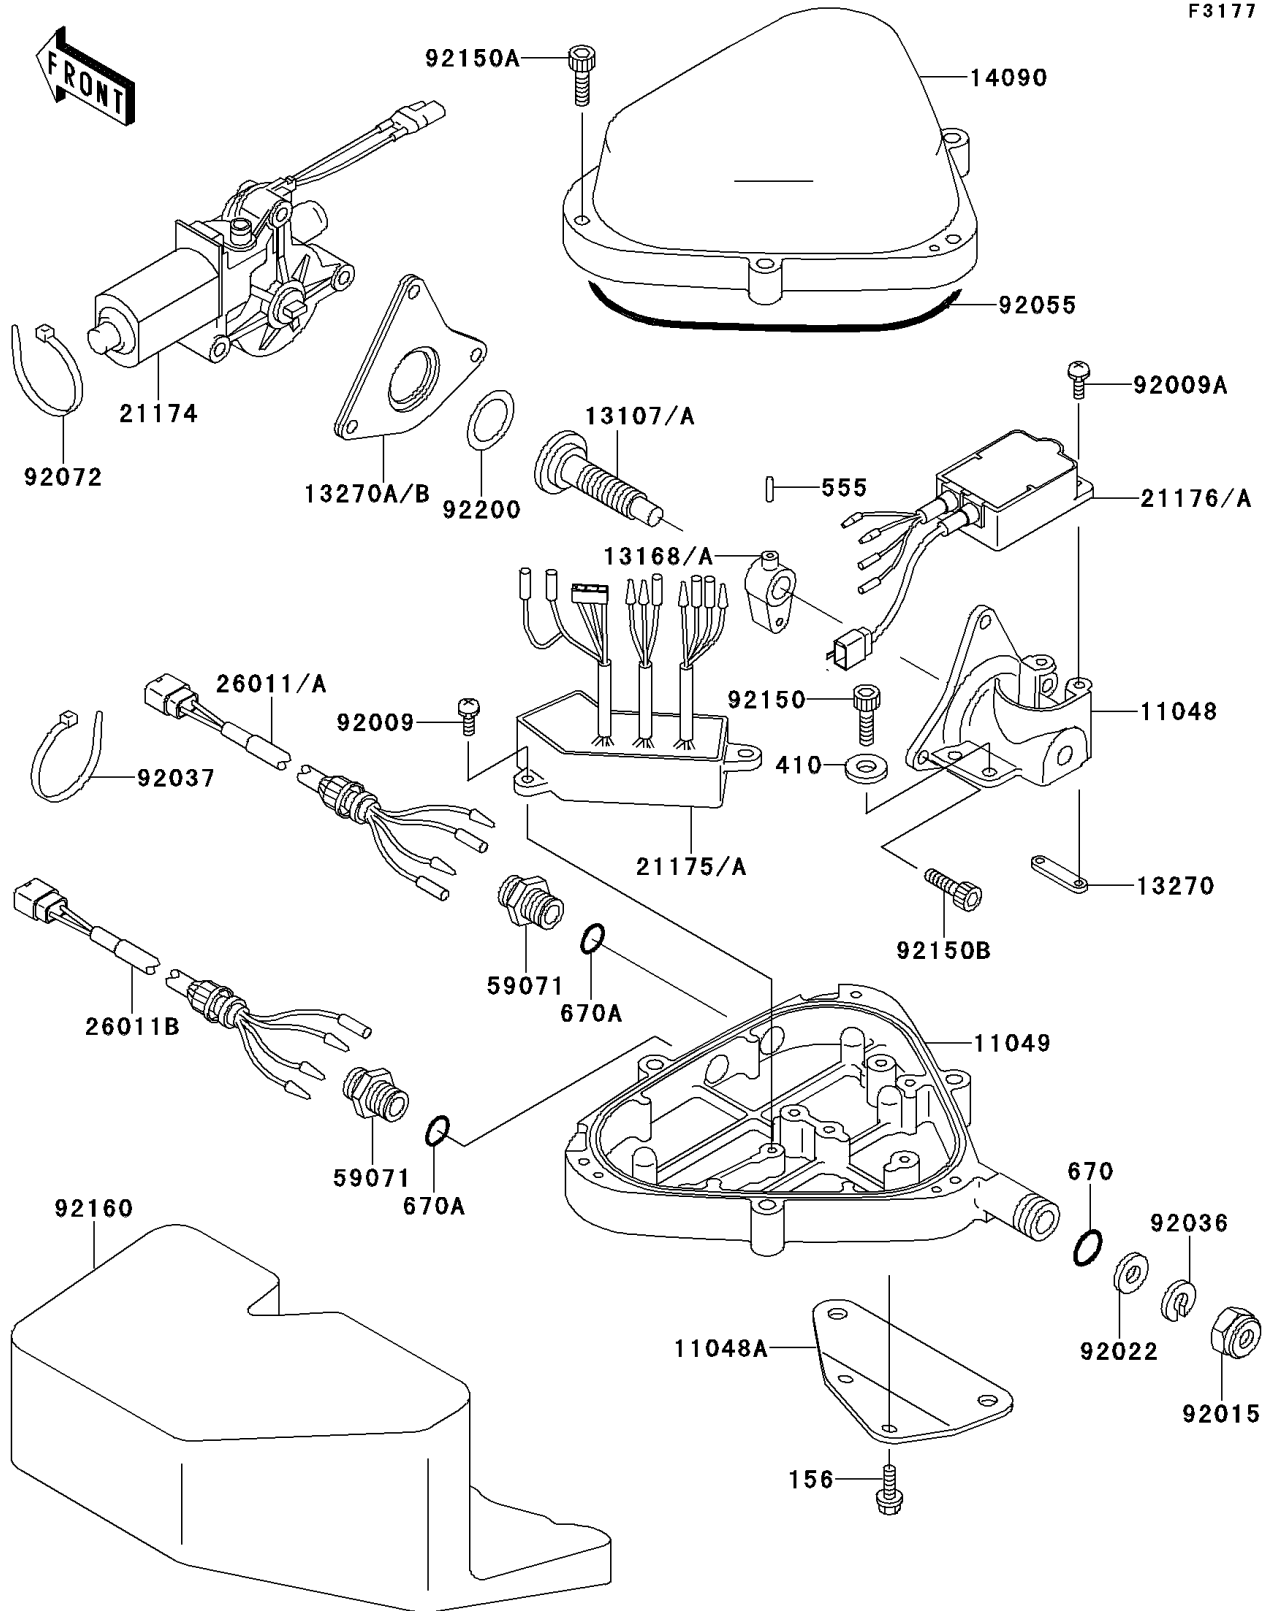

1997 Super Sport XI PARTS DIAGRAM

Control

F3177

1997 Super Sport XI PARTS LIST

Control

ITEM NAME	PART NUMBER	QUANTITY
BOLT-WP,6X14 (Ref # 156)	156R0614	2
WASHER-PLAIN-SMALL,6MM (Ref # 410)	410S0600	4
PIN-SPRING,3X14 (Ref # 555)	555B0314	1
O RING,11MM (Ref # 670)	670B2011	1
BRACKET,MOTOR MOUNT (Ref # 11048)	11048-3738	1
BRACKET,MOTOR BOX (Ref # 11048A)	11048-3739	1
BRACKET,MOTOR BOX,LWR (Ref # 11049)	11049-3715	1
SHAFT (Ref # 13107)	13107-3748	1
LEVER,SLIDE (Ref # 13168A)	13168-3730	1
PLATE,TRIM SENSOR (Ref # 13270)	13270-3744	1
PLATE,MOTOR MOUNT (Ref # 13270B)	13270-3822	1
COVER,MOTOR BOX,UPP (Ref # 14090)	14090-3768	1
MOTOR-ELECTRIC (Ref # 21174)	21174-3703	1
CONTROL UNIT-ELECTRONIC (Ref # 21175A)	21175-3707	1
SENSOR,TRIM METER (Ref # 21176A)	21176-3723	1
WIRE-LEAD,TRIM SWITCH (Ref # 26011)	26011-3823	1
WIRE-LEAD,TRIM METER (Ref # 26011B)	26011-3831	1
JOINT (Ref # 59071)	59071-3001	2
SCREW,5X12 (Ref # 92009)	92009-3740	3
SCREW,4X12 (Ref # 92009A)	92009-3807	2
NUT,20MM (Ref # 92015)	92015-526	1
WASHER (Ref # 92022)	92022-535	1
RING-SNAP (Ref # 92036)	92036-501	1
CLAMP (Ref # 92037)	92037-1173	3
RING-O,ID=171 (Ref # 92055)	92055-3737	1
BAND (Ref # 92072)	92072-3778	1
BOLT,SOCKET,6X18 (Ref # 92150)	92150-3775	4
BOLT,SOCKET,6X30 (Ref # 92150A)	92150-3822	6
BOLT,SOCKET,6X25 (Ref # 92150B)	92150-3823	3

1997 Super Sport XI PARTS LIST

Control

ITEM NAME	PART NUMBER	QUANTITY
DAMPER,MOTOR BOX (Ref # 92160)	92160-3822	1
WASHER,22.5X32X1 (Ref # 92200)	92200-3742	1
O RING,16MM (Ref # 670A)	670B2016	2