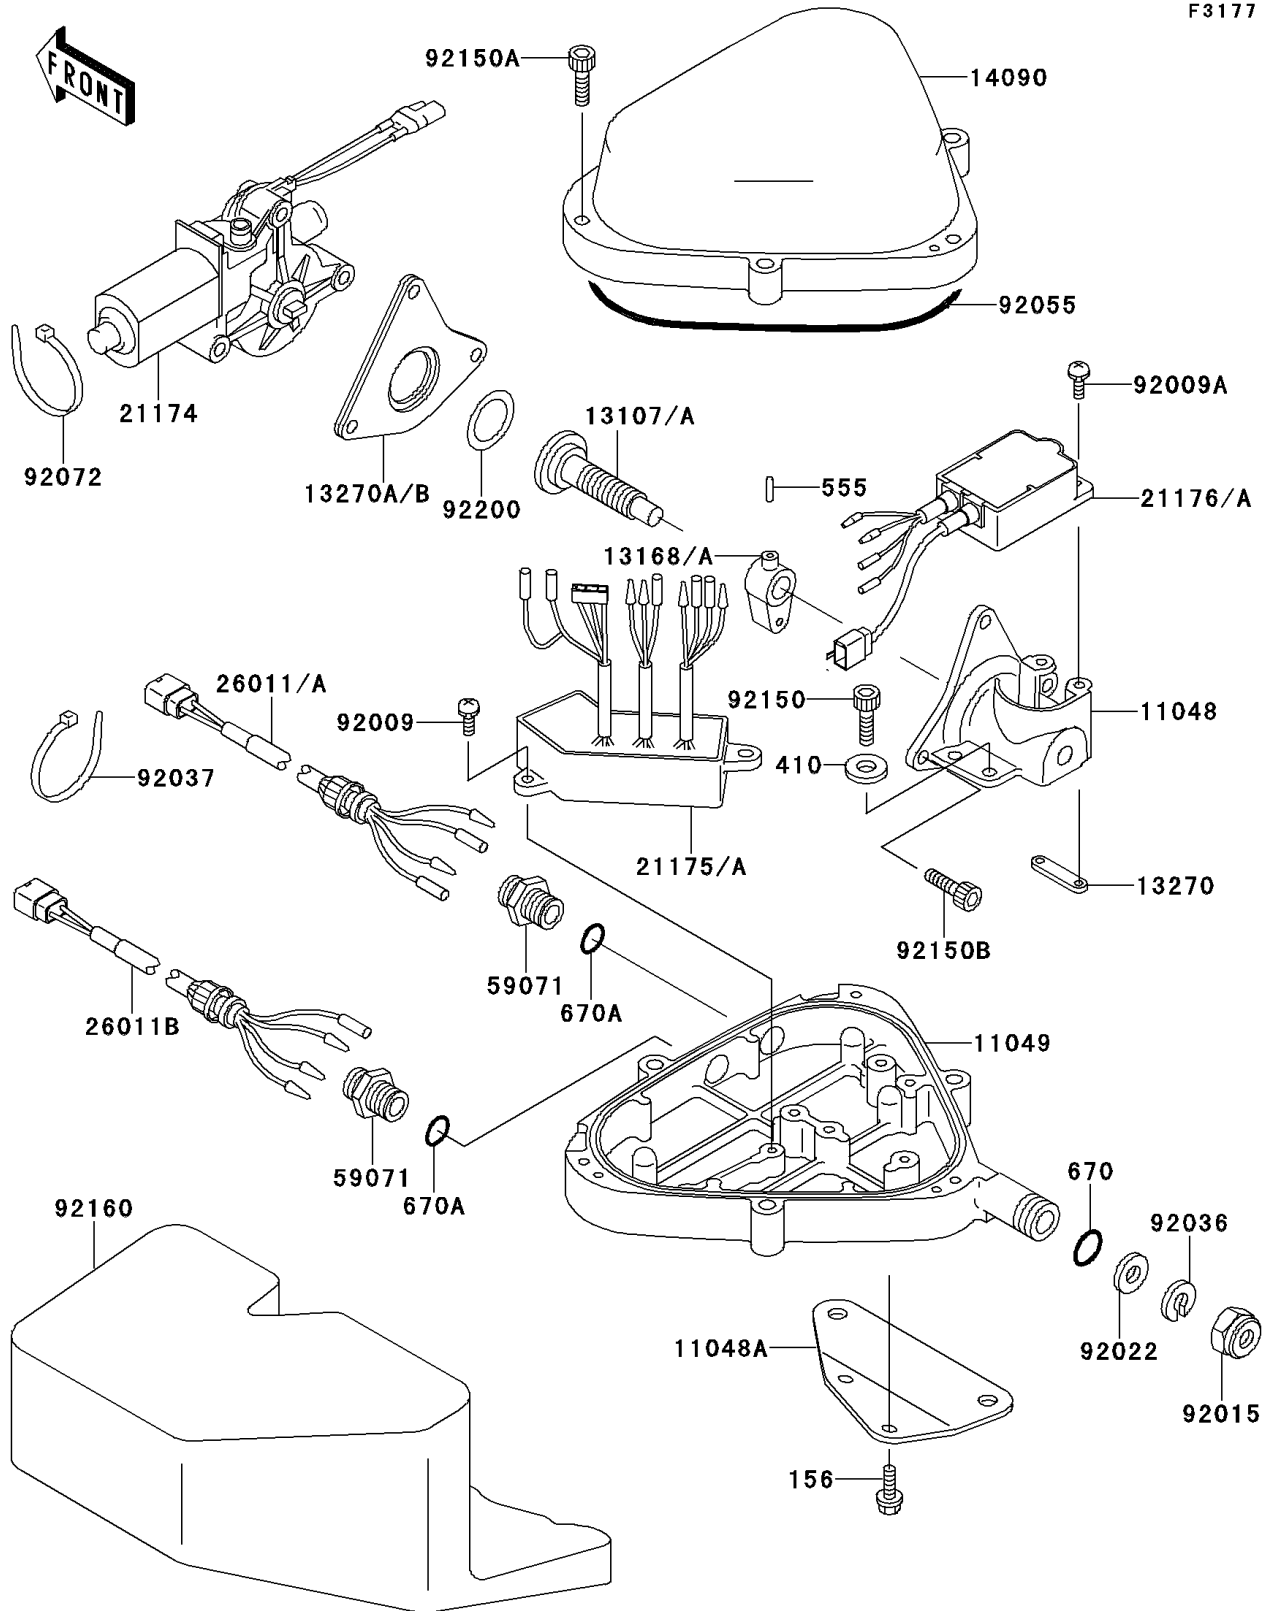

# 1997 Super Sport XI PARTS DIAGRAM

Control

F3177

## Control

ITEM NAME	PART NUMBER	QUANTITY
BOLT-WP,6X14 (Ref # 156)	156R0614	2
WASHER-PLAIN-SMALL,6MM (Ref # 410)	410S0600	4
PIN-SPRING,3X14 (Ref # 555)	555B0314	1
O RING,11MM (Ref # 670)	670B2011	1
BRACKET,MOTOR MOUNT (Ref # 11048)	11048-3738	1
BRACKET,MOTOR BOX (Ref # 11048A)	11048-3739	1
BRACKET,MOTOR BOX,LWR (Ref # 11049)	11049-3715	1
SHAFT (Ref # 13107)	13107-3748	1
LEVER,SLIDE (Ref # 13168A)	13168-3730	1
PLATE,TRIM SENSOR (Ref # 13270)	13270-3744	1
PLATE,MOTOR MOUNT (Ref # 13270B)	13270-3822	1
COVER,MOTOR BOX,UPP (Ref # 14090)	14090-3768	1
MOTOR-ELECTRIC (Ref # 21174)	21174-3703	1
CONTROL UNIT-ELECTRONIC (Ref # 21175A)	21175-3707	1
SENSOR,TRIM METER (Ref # 21176A)	21176-3723	1
WIRE-LEAD,TRIM SWITCH (Ref # 26011)	26011-3823	1
WIRE-LEAD,TRIM METER (Ref # 26011B)	26011-3831	1
JOINT (Ref # 59071)	59071-3001	2
SCREW,5X12 (Ref # 92009)	92009-3740	3
SCREW,4X12 (Ref # 92009A)	92009-3807	2
NUT,20MM (Ref # 92015)	92015-526	1
WASHER (Ref # 92022)	92022-535	1
RING-SNAP (Ref # 92036)	92036-501	1
CLAMP (Ref # 92037)	92037-1173	3
RING-O,ID=171 (Ref # 92055)	92055-3737	1
BAND (Ref # 92072)	92072-3778	1
BOLT,SOCKET,6X18 (Ref # 92150)	92150-3775	4
BOLT,SOCKET,6X30 (Ref # 92150A)	92150-3822	6
BOLT,SOCKET,6X25 (Ref # 92150B)	92150-3823	3

# 1997 Super Sport XI PARTS LIST

## Control

ITEM NAME	PART NUMBER	QUANTITY
DAMPER,MOTOR BOX (Ref # 92160)	92160-3822	1
WASHER,22.5X32X1 (Ref # 92200)	92200-3742	1
O RING,16MM (Ref # 670A)	670B2016	2