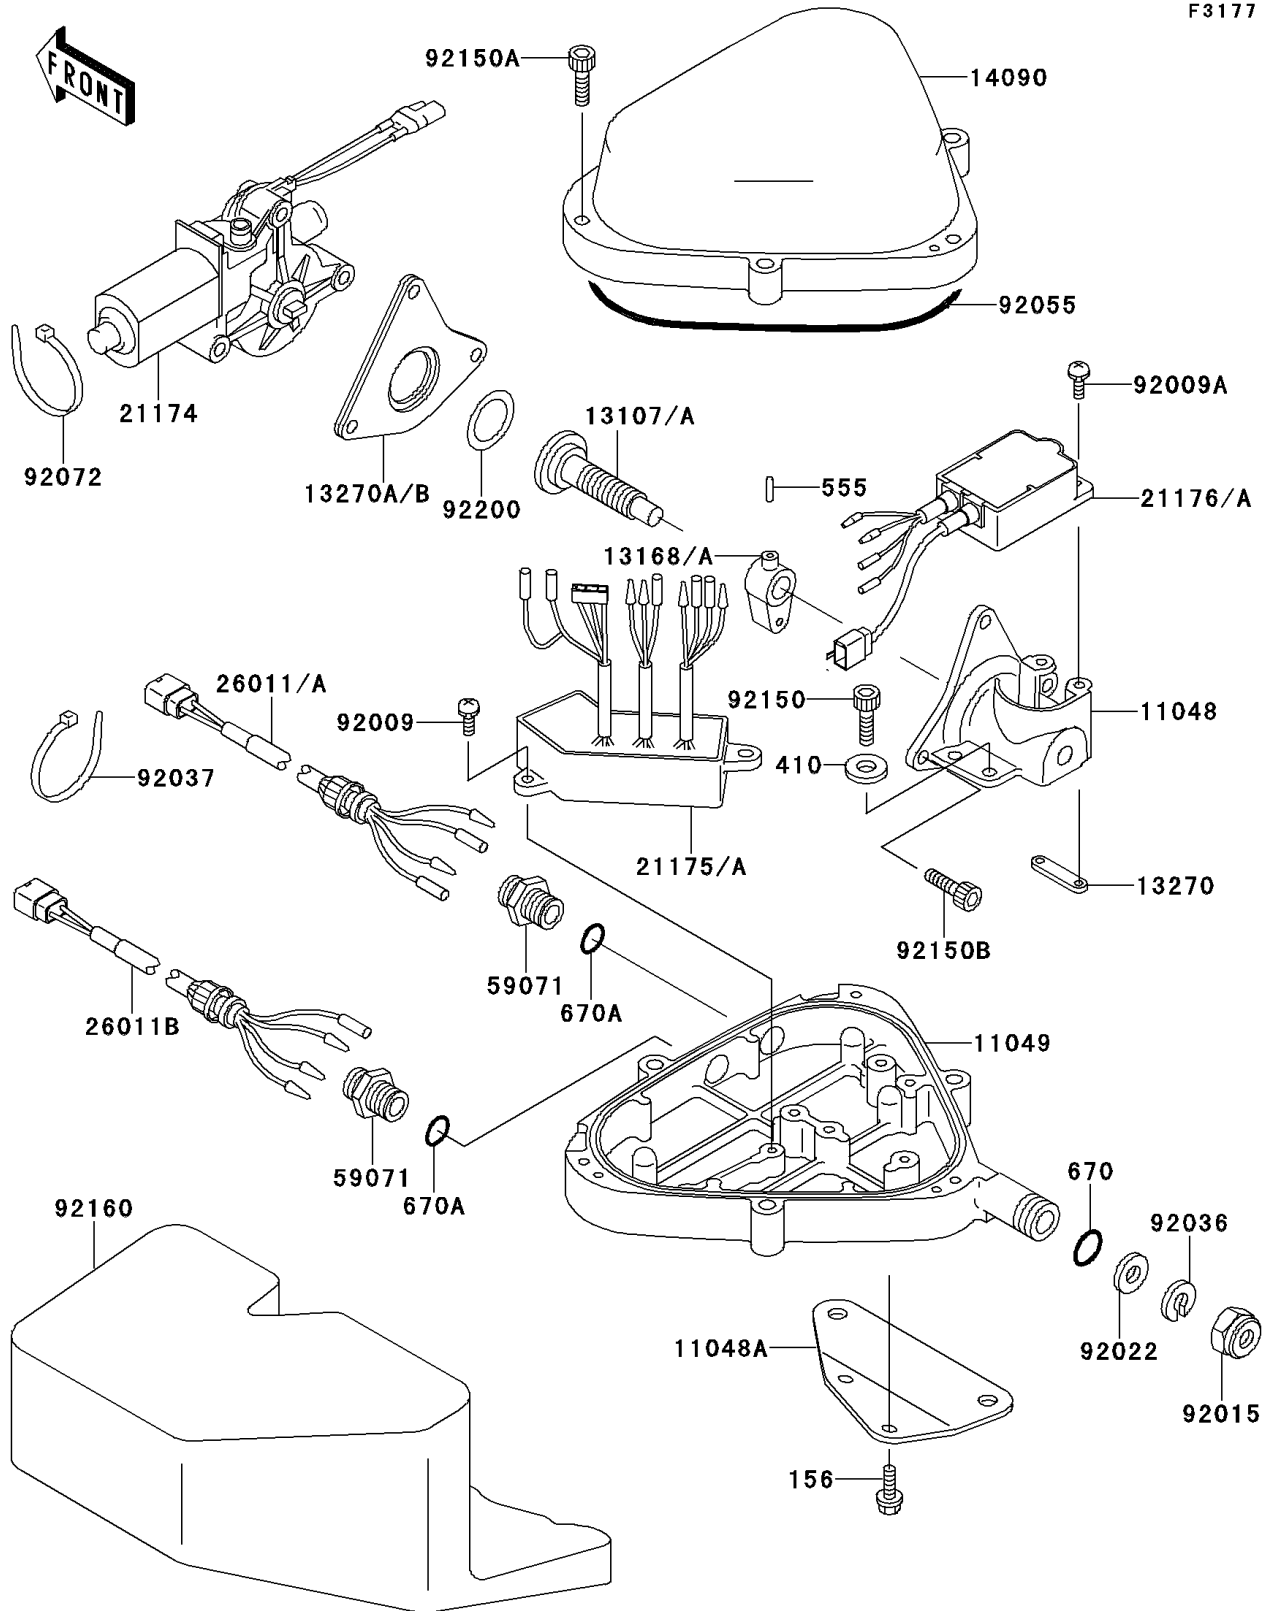

# 1997 Super Sport XI PARTS DIAGRAM

Control

F3177

# 1997 Super Sport XI PARTS LIST

## Control

ITEM NAME	PART NUMBER	QUANTITY
BOLT-WP,6X14 (Ref # 156)	156R0614	2
WASHER-PLAIN-SMALL,6MM (Ref # 410)	410S0600	4
PIN-SPRING,3X14 (Ref # 555)	555B0314	1
O RING,11MM (Ref # 670)	670B2011	1
BRACKET,MOTOR MOUNT (Ref # 11048)	11048-3738	1
BRACKET,MOTOR BOX (Ref # 11048A)	11048-3739	1
BRACKET,MOTOR BOX,LWR (Ref # 11049)	11049-3715	1
SHAFT (Ref # 13107)	13107-3748	1
LEVER,SLIDE (Ref # 13168A)	13168-3730	1
PLATE,TRIM SENSOR (Ref # 13270)	13270-3744	1
PLATE,MOTOR MOUNT (Ref # 13270B)	13270-3822	1
COVER,MOTOR BOX,UPP (Ref # 14090)	14090-3768	1
MOTOR-ELECTRIC (Ref # 21174)	21174-3703	1
CONTROL UNIT-ELECTRONIC (Ref # 21175A)	21175-3707	1
SENSOR,TRIM METER (Ref # 21176A)	21176-3723	1
WIRE-LEAD,TRIM SWITCH (Ref # 26011)	26011-3823	1
WIRE-LEAD,TRIM METER (Ref # 26011B)	26011-3831	1
JOINT (Ref # 59071)	59071-3001	2
SCREW,5X12 (Ref # 92009)	92009-3740	3
SCREW,4X12 (Ref # 92009A)	92009-3807	2
NUT,20MM (Ref # 92015)	92015-526	1
WASHER (Ref # 92022)	92022-535	1
RING-SNAP (Ref # 92036)	92036-501	1
CLAMP (Ref # 92037)	92037-1173	3
RING-O,ID=171 (Ref # 92055)	92055-3737	1
BAND (Ref # 92072)	92072-3778	1
BOLT,SOCKET,6X18 (Ref # 92150)	92150-3775	4
BOLT,SOCKET,6X30 (Ref # 92150A)	92150-3822	6
BOLT,SOCKET,6X25 (Ref # 92150B)	92150-3823	3

### Control

ITEM NAME	PART NUMBER	QUANTITY
DAMPER,MOTOR BOX (Ref # 92160)	92160-3822	1
WASHER,22.5X32X1 (Ref # 92200)	92200-3742	1
O RING,16MM (Ref # 670A)	670B2016	2