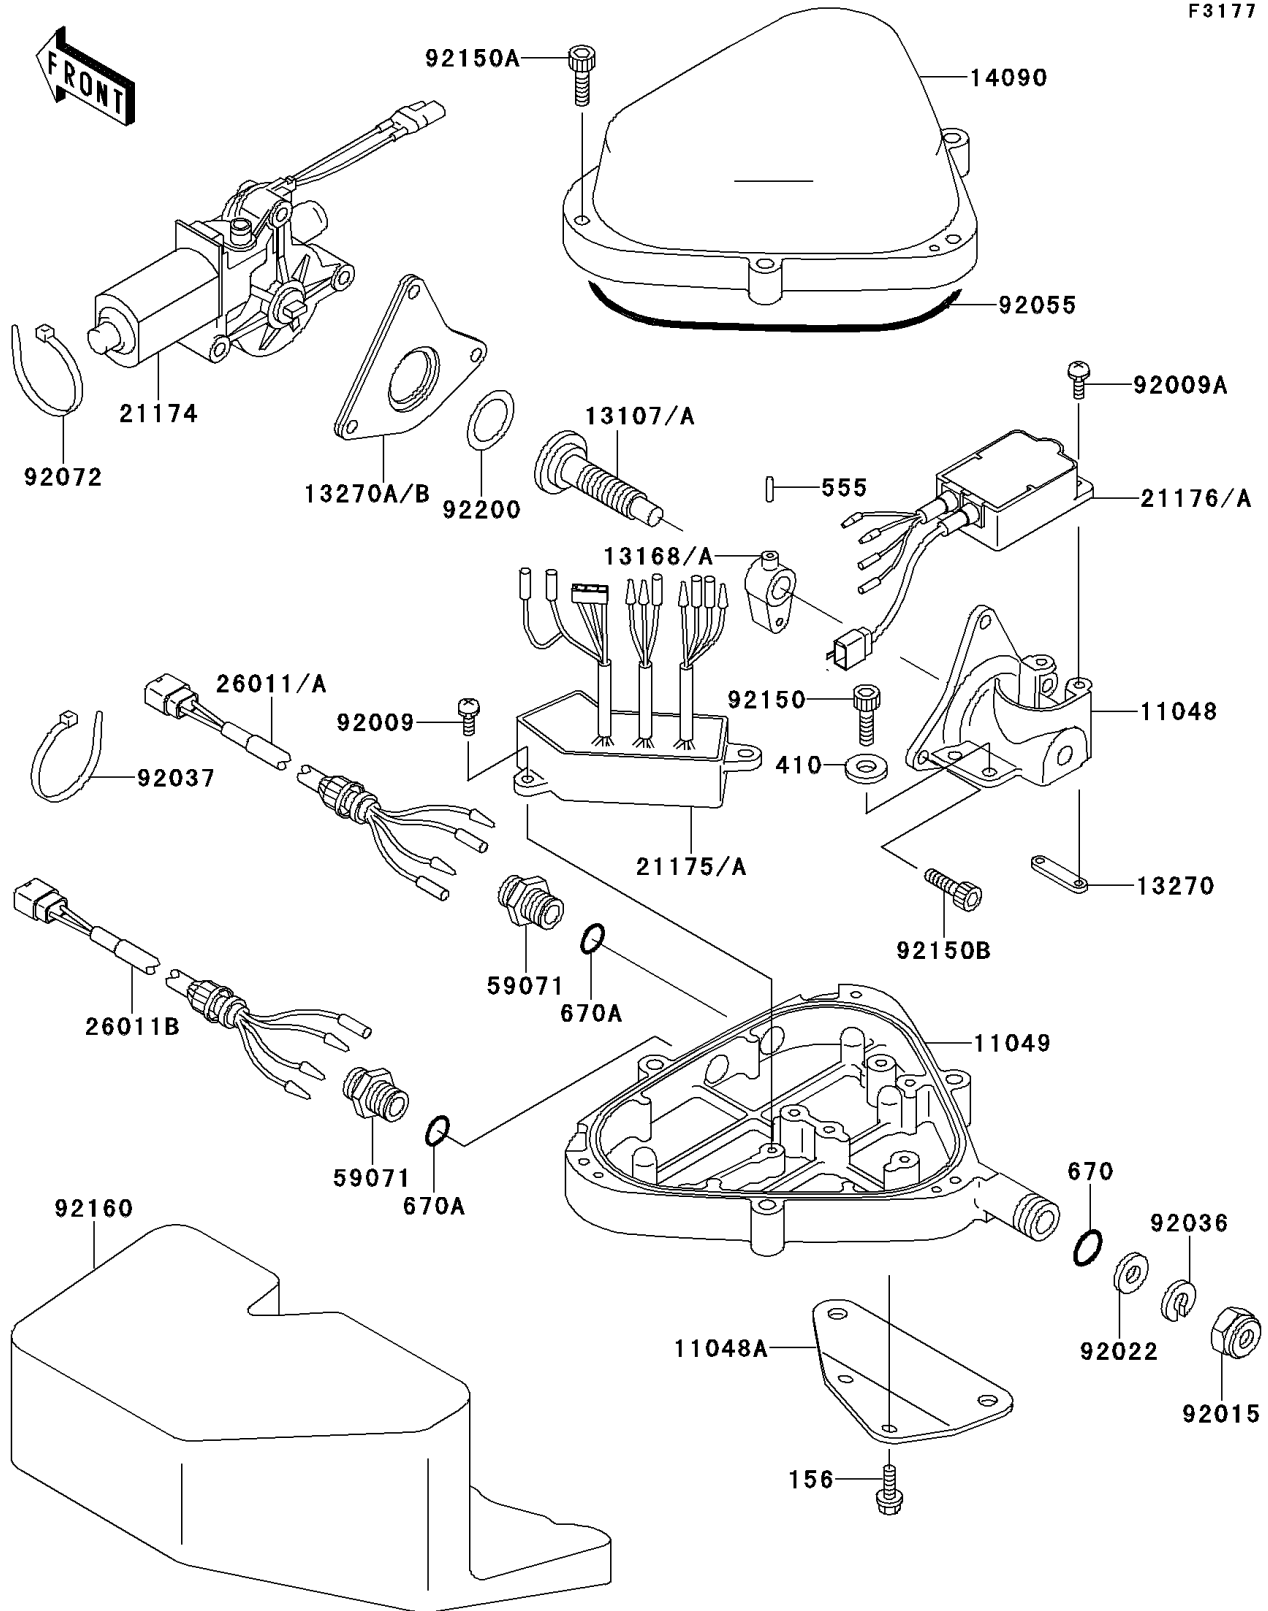

1996 Super Sport XI PARTS DIAGRAM

Control

F3177

1996 Super Sport XI PARTS LIST

Control

ITEM NAME	PART NUMBER	QUANTITY
BOLT-WP,6X14 (Ref # 156)	156R0614	1
WASHER-PLAIN-SMALL,6MM (Ref # 410)	410S0600	1
PIN-SPRING,3X14 (Ref # 555)	555B0314	1
O RING,11MM (Ref # 670)	670B2011	1
BRACKET,MOTOR MOUNT (Ref # 11048)	11048-3738	1
BRACKET,MOTOR BOX (Ref # 11048A)	11048-3739	1
BRACKET,MOTOR BOX,LWR (Ref # 11049)	11049-3715	1
SHAFT (Ref # 13107A)	13107-3749	1
LEVER,SLIDE (Ref # 13168)	13168-3724	1
PLATE,TRIM SENSOR (Ref # 13270)	13270-3744	1
PLATE,MOTOR MOUNT (Ref # 13270A)	13270-3750	1
COVER,MOTOR BOX,UPP (Ref # 14090)	14090-3768	1
MOTOR-ELECTRIC (Ref # 21174)	21174-3703	1
CONTROL UNIT-ELECTRONIC (Ref # 21175)	21175-3703	1
SENSOR,TRIM METER (Ref # 21176)	21176-3715	1
WIRE-LEAD,TRIM SWITCH (Ref # 26011A)	26011-3830	1
WIRE-LEAD,TRIM METER (Ref # 26011B)	26011-3831	1
JOINT (Ref # 59071)	59071-3001	1
SCREW,5X12 (Ref # 92009)	92009-3740	1
SCREW,4X12 (Ref # 92009A)	92009-3807	1
NUT,20MM (Ref # 92015)	92015-526	1
WASHER (Ref # 92022)	92022-535	1
RING-SNAP (Ref # 92036)	92036-501	1
CLAMP (Ref # 92037)	92037-1173	1
RING-O,ID=171 (Ref # 92055)	92055-3737	1
BAND (Ref # 92072)	92072-3778	1
BOLT,SOCKET,6X18 (Ref # 92150)	92150-3775	1
BOLT,SOCKET,6X30 (Ref # 92150A)	92150-3822	1
BOLT,SOCKET,6X25 (Ref # 92150B)	92150-3823	1

1996 Super Sport XI PARTS LIST

Control

ITEM NAME	PART NUMBER	QUANTITY
DAMPER,MOTOR BOX (Ref # 92160)	92160-3822	1
WASHER,22.5X32X1 (Ref # 92200)	92200-3742	1
O RING,16MM (Ref # 670A)	670B2016	1