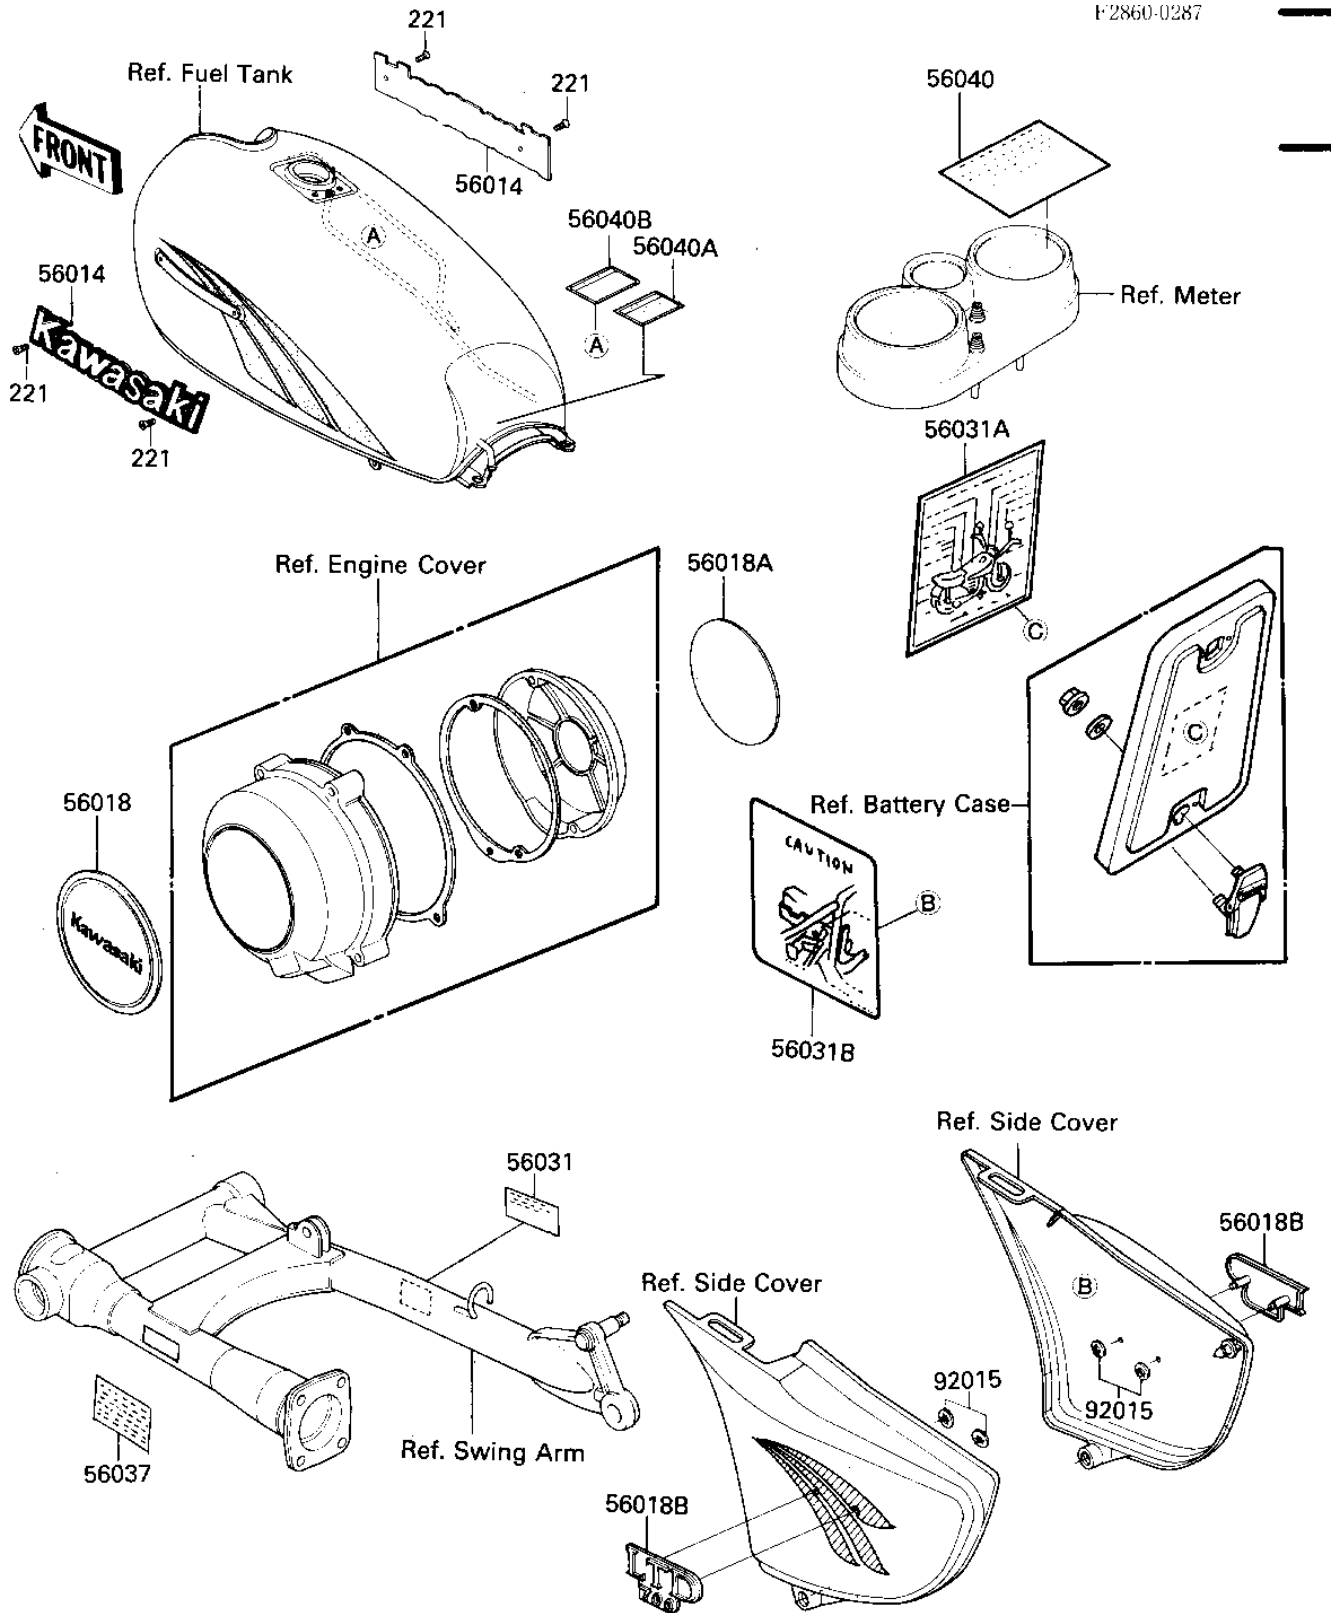

1985 LTD Shaft PARTS DIAGRAM

LABELS

F2860-0287

1985 LTD Shaft PARTS LIST

LABELS

ITEM NAME	PART NUMBER	QUANTITY
EMBLEM,FUEL TANK,"KAW (Ref # 56014)	56014-1062	2
MARK,GENERATOR COVER (Ref # 56018)	56018-1430	1
MARK,PULSING COIL COV (Ref # 56018A)	56018-1432	1
MARK,SIDE COVER,"LTD7 (Ref # 56018B)	56018-1495	2
LABEL,OIL&OIL FILTER (Ref # 56031)	56031-1124	1
LABEL,DAILY SAFETY (Ref # 56031A)	56031-1215	1
LABEL-MANUAL,BATTERY (Ref # 56031B)	56031-1347	1
LABEL,TIRE & LOAD (Ref # 56037)	56037-1278	1
LABEL,BRAKE-IN (Ref # 56040)	56040-1007	1
LABEL,AIR INTAKE (Ref # 56040A)	56040-1014	1
LABEL-WARNING,FUEL TK (Ref # 56040B)	56040-1121	1
NUT,LOCK,3MM (Ref # 92015)	92018-005	4
SCREW-CSK-CROS (Ref # 221)	221C0306	4