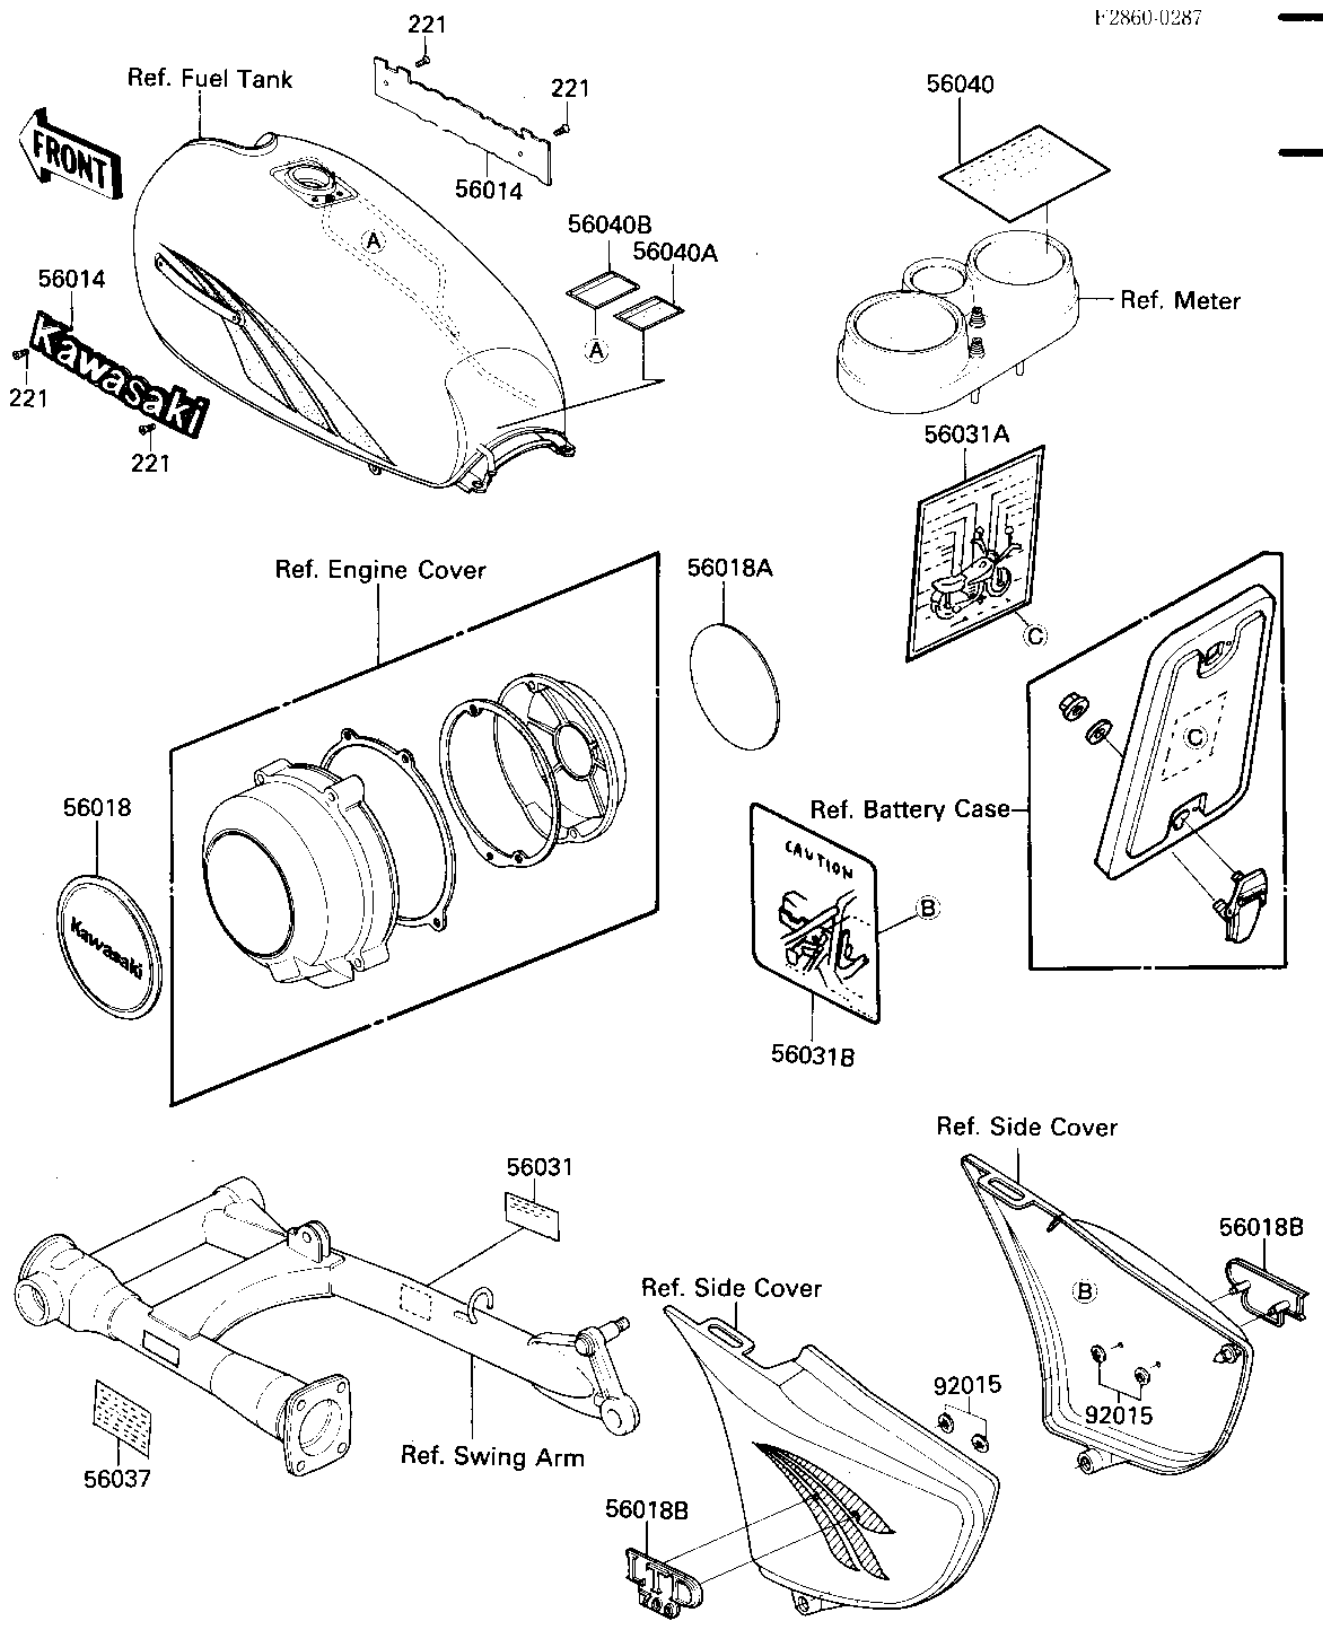

# 1984 LTD Shaft PARTS DIAGRAM

LABELS

F2860-0287

# 1984 LTD Shaft PARTS LIST

## LABELS

ITEM NAME	PART NUMBER	QUANTITY
EMBLEM,FUEL TANK,"KAW (Ref # 56014)	56014-1062	2
MARK,GENERATOR COVER (Ref # 56018)	56018-1430	1
MARK,PULSING COIL COV (Ref # 56018A)	56018-1432	1
MARK,SIDE COVER,"LTD7 (Ref # 56018B)	56018-1495	2
LABEL,OIL&OIL FILTER (Ref # 56031)	56031-1124	1
LABEL,DAILY SAFETY (Ref # 56031A)	56031-1215	1
LABEL-MANUAL,BATTERY (Ref # 56031B)	56031-1347	1
LABEL,TIRE & LOAD (Ref # 56037)	56037-1278	1
LABEL,BRAKE-IN (Ref # 56040)	56040-1007	1
LABEL,AIR INTAKE (Ref # 56040A)	56040-1014	1
LABEL-WARNING,FUEL TK (Ref # 56040B)	56040-1121	1
NUT,LOCK,3MM (Ref # 92015)	92018-005	4
SCREW-CSK-CROS (Ref # 221)	221C0306	4