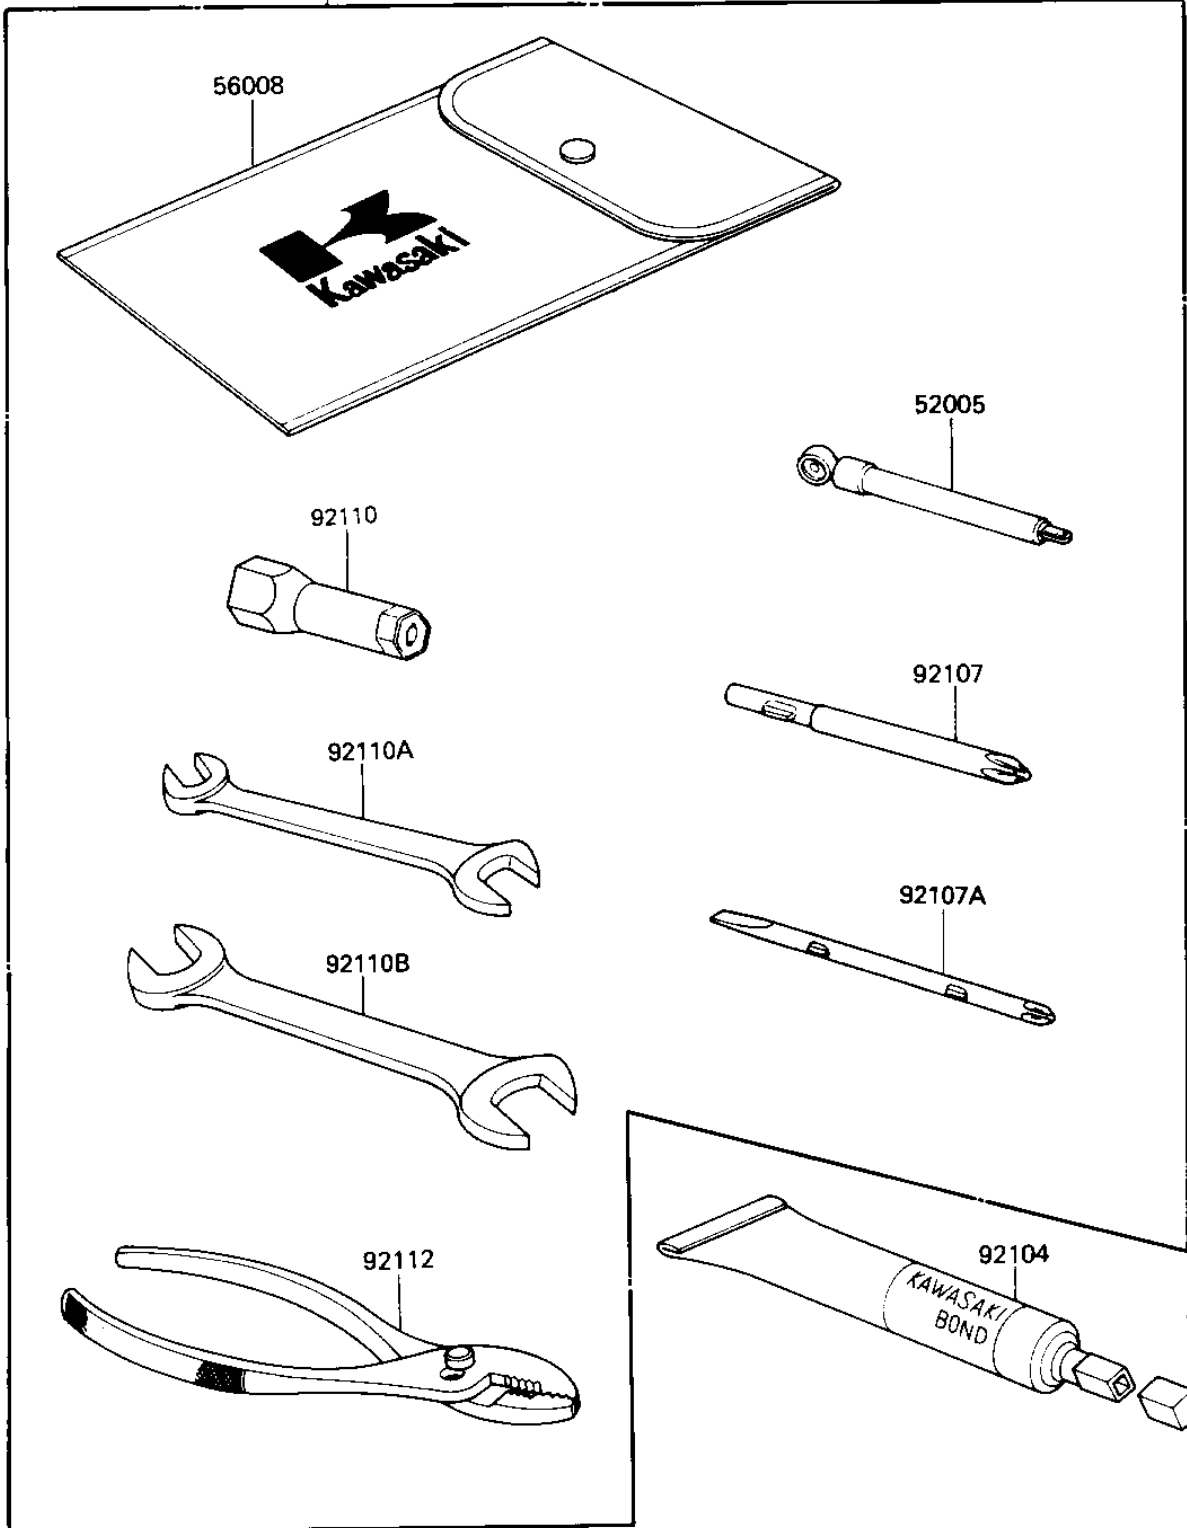

1985 LTD Shaft PARTS DIAGRAM

OWNER TOOLS

56007

F2810-0169

1985 LTD Shaft PARTS LIST

OWNER TOOLS

ITEM NAME	PART NUMBER	QUANTITY
GAUGE,AIR,3.5KG/CM2 (Ref # 52005)	52005-1031	1
TOOLKIT (Ref # 56007)	56007-1288	1
BAG,TOOL (Ref # 56008)	56008-1007	1
LIQUID GASKET (Ref # 92104)	92104-002	1
SCREW DRIVER #3 PHLIP (Ref # 92107)	92107-005	1
92107-1052 (Canada) (Ref # 92107A)	92107-1051	1
92110-1115 (Canada) (Ref # 92110)	92110-1114	1
TOOL-WRENCH,OPEN END, (Ref # 92110A)	92110-1152	1
TOOL-WRENCH,OPEN END, (Ref # 92110B)	92110-1153	1
PLIERS,160MM (Ref # 92112)	92112-003	1