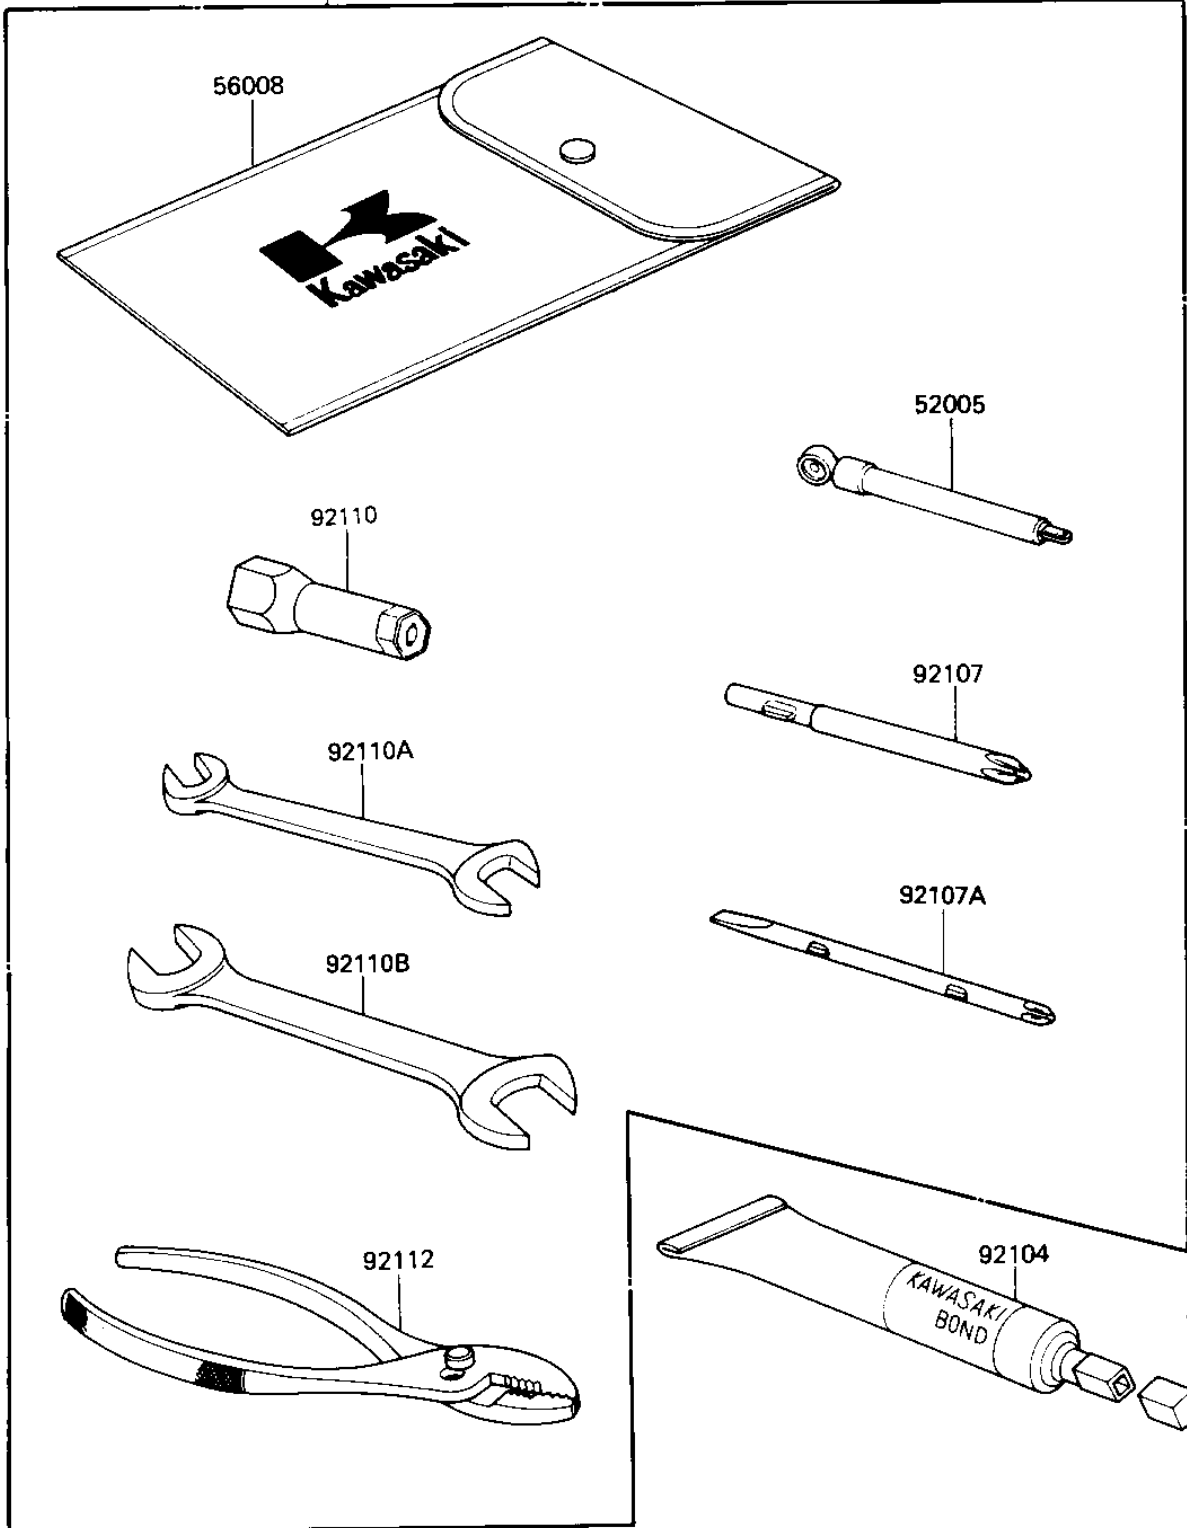

1984 LTD Shaft PARTS DIAGRAM

OWNER TOOLS

56007

F2810-0169

1984 LTD Shaft PARTS LIST

OWNER TOOLS

ITEM NAME	PART NUMBER	QUANTITY
GAUGE,AIR,3.5KG/CM2 (Ref # 52005)	52005-1031	1
TOOLKIT (Ref # 56007)	56007-1288	1
BAG,TOOL (Ref # 56008)	56008-1007	1
LIQUID GASKET (Ref # 92104)	92104-002	1
SCREW DRIVER #3 PHLIP (Ref # 92107)	92107-005	1
92107-1052 (Canada) (Ref # 92107A)	92107-1051	1
92110-1115 (Canada) (Ref # 92110)	92110-1114	1
TOOL-WRENCH,OPEN END, (Ref # 92110A)	92110-1152	1
TOOL-WRENCH,OPEN END, (Ref # 92110B)	92110-1153	1
PLIERS,160MM (Ref # 92112)	92112-003	1