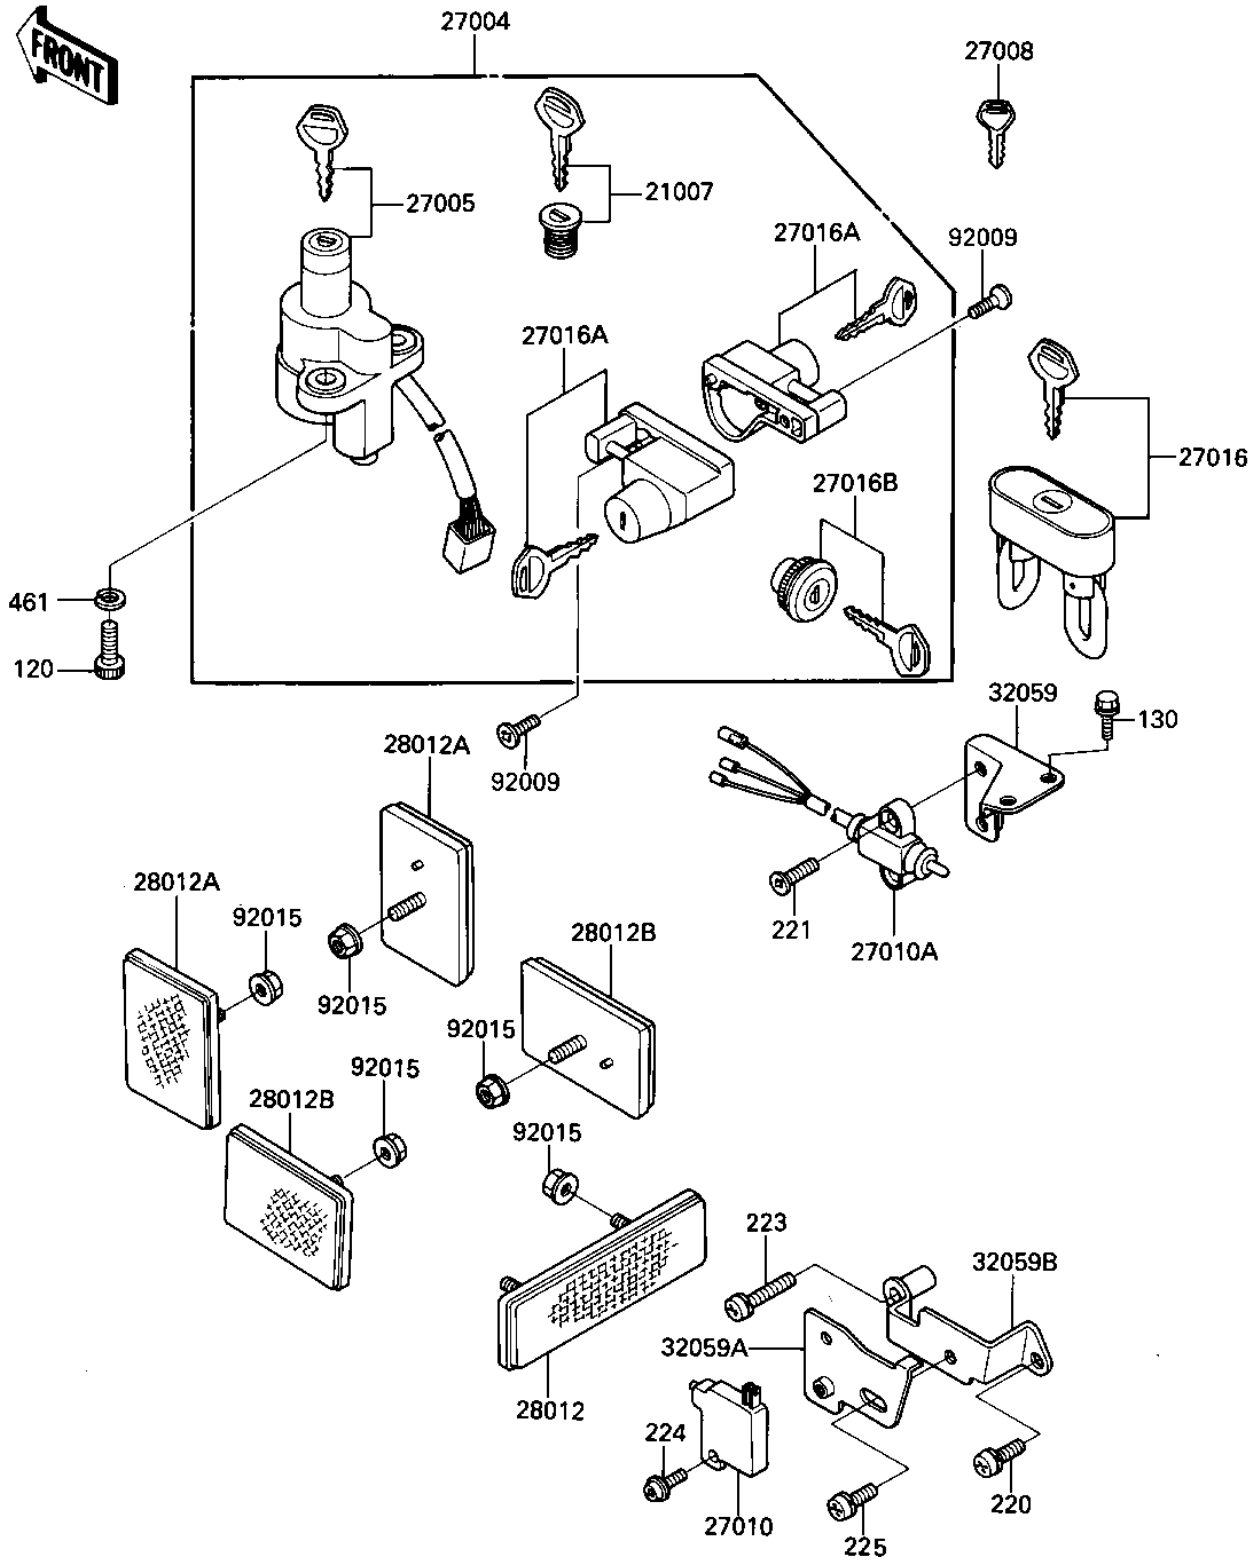

# 1985 LTD Shaft PARTS DIAGRAM

IGNITION SWITCH/LOCKS/REFLECTORS

F2770-0254

# 1985 LTD Shaft PARTS LIST

## IGNITION SWITCH/LOCKS/REFLECTORS

ITEM NAME	PART NUMBER	QUANTITY
ROTOR,FUEL TANK (Ref # 21007)	21007-5005	1
SWITCH-ASSY (Ref # 27004)	27004-5243	1
SWITCH-ASSY-IGNITION (Ref # 27005)	27005-5040	1
KEY-LOCK,BLANK (Ref # 27008)	27008-1103	1
SWITCH (Ref # 27010)	27010-1063	1
SWITCH,SIDE STAND (Ref # 27010A)	27010-1164	1
LOCK-ASSY (Ref # 27016)	27016-1051	1
LOCK-ASSY,HELMET (Ref # 27016A)	27016-5060	2
LOCK-ASSY,DRIVE COMPU (Ref # 27016B)	27016-5081	1
REFLECTOR,REAR REFLEX (Ref # 28012)	28012-1005	1
REFLECTOR-REFLEX (Ref # 28012A)	28012-1009	2
REFLECTOR-REFLEX,RR (Ref # 28012B)	28012-1051	2
BRACKET-SWITCH (Ref # 32059)	32059-1058	1
BRACKET-SWITCH (Ref # 32059A)	32059-1060	1
BRACKET-SWITCH,BRAKE (Ref # 32059B)	32059-1061	1
SCREW (Ref # 92009)	92009-1401	2
NUT,FLANGED,5MM (Ref # 92015)	92015-1259	6
BOLT-SOCKET (Ref # 120)	120T0822	2
BOLT-FLANGED (Ref # 130)	130J0514	2
SCREW PAN HEAD 5X8 (Ref # 220)	220B0508	1
SCREW-CSK-CROS (Ref # 221)	221C0520	2
SCREW-PAN-WS-CROS (Ref # 223)	223B0525	1
SCREW-PAN-WP-CROS (Ref # 224)	224B0410	1
SCREW-PAN-WSP-CROS (Ref # 225)	225B0512	1
WASHER-SPRING (Ref # 461)	461L0800	2