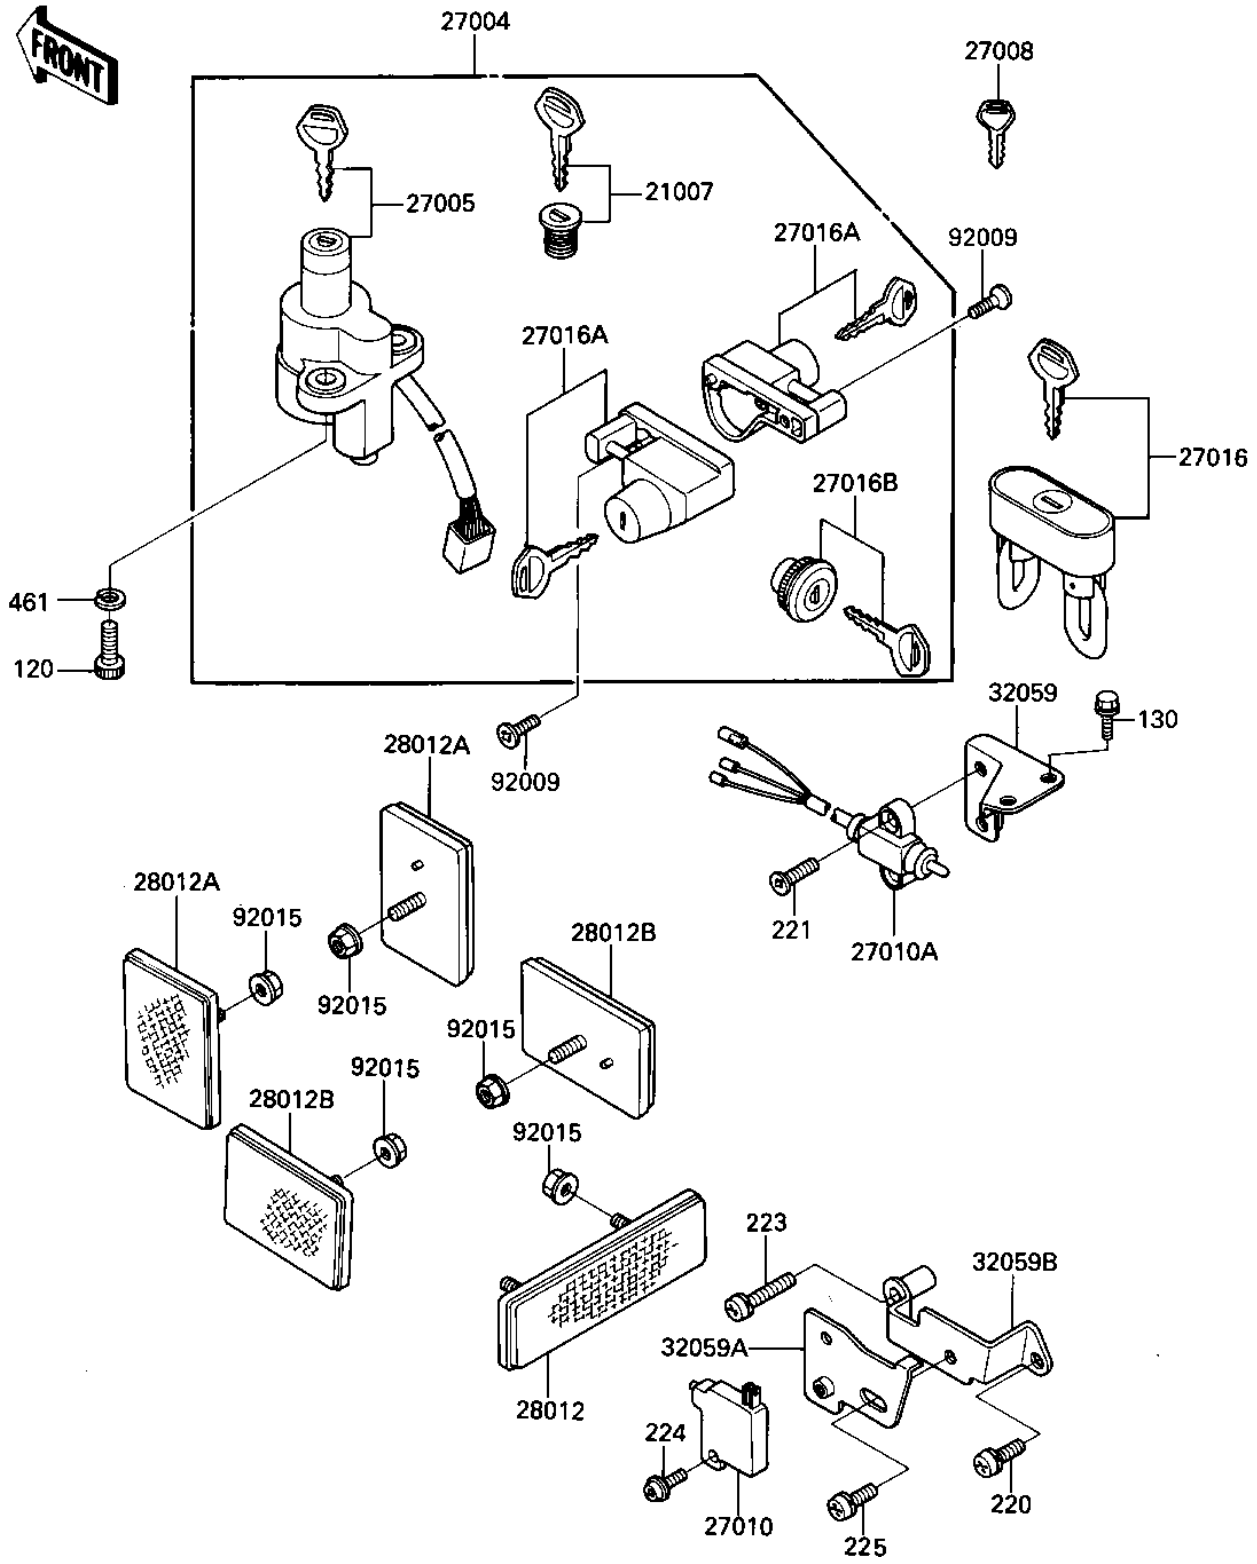

1984 LTD Shaft PARTS DIAGRAM

IGNITION SWITCH/LOCKS/REFLECTORS

F2770-0254

1984 LTD Shaft PARTS LIST

IGNITION SWITCH/LOCKS/REFLECTORS

ITEM NAME	PART NUMBER	QUANTITY
ROTOR,FUEL TANK (Ref # 21007)	21007-5005	1
SWITCH-ASSY (Ref # 27004)	27004-5243	1
SWITCH-ASSY-IGNITION (Ref # 27005)	27005-5040	1
KEY-LOCK,BLANK (Ref # 27008)	27008-1103	1
SWITCH (Ref # 27010)	27010-1063	1
SWITCH,SIDE STAND (Ref # 27010A)	27010-1164	1
LOCK-ASSY (Ref # 27016)	27016-1051	1
LOCK-ASSY,HELMET (Ref # 27016A)	27016-5060	2
LOCK-ASSY,DRIVE COMPU (Ref # 27016B)	27016-5081	1
REFLECTOR,REAR REFLEX (Ref # 28012)	28012-1005	1
REFLECTOR-REFLEX (Ref # 28012A)	28012-1009	2
REFLECTOR-REFLEX,RR (Ref # 28012B)	28012-1051	2
BRACKET-SWITCH (Ref # 32059)	32059-1058	1
BRACKET-SWITCH (Ref # 32059A)	32059-1060	1
BRACKET-SWITCH,BRAKE (Ref # 32059B)	32059-1061	1
SCREW (Ref # 92009)	92009-1401	2
NUT,FLANGED,5MM (Ref # 92015)	92015-1259	6
BOLT-SOCKET (Ref # 120)	120T0822	2
BOLT-FLANGED (Ref # 130)	130J0514	2
SCREW PAN HEAD 5X8 (Ref # 220)	220B0508	1
SCREW-CSK-CROS (Ref # 221)	221C0520	2
SCREW-PAN-WS-CROS (Ref # 223)	223B0525	1
SCREW-PAN-WP-CROS (Ref # 224)	224B0410	1
SCREW-PAN-WSP-CROS (Ref # 225)	225B0512	1
WASHER-SPRING (Ref # 461)	461L0800	2