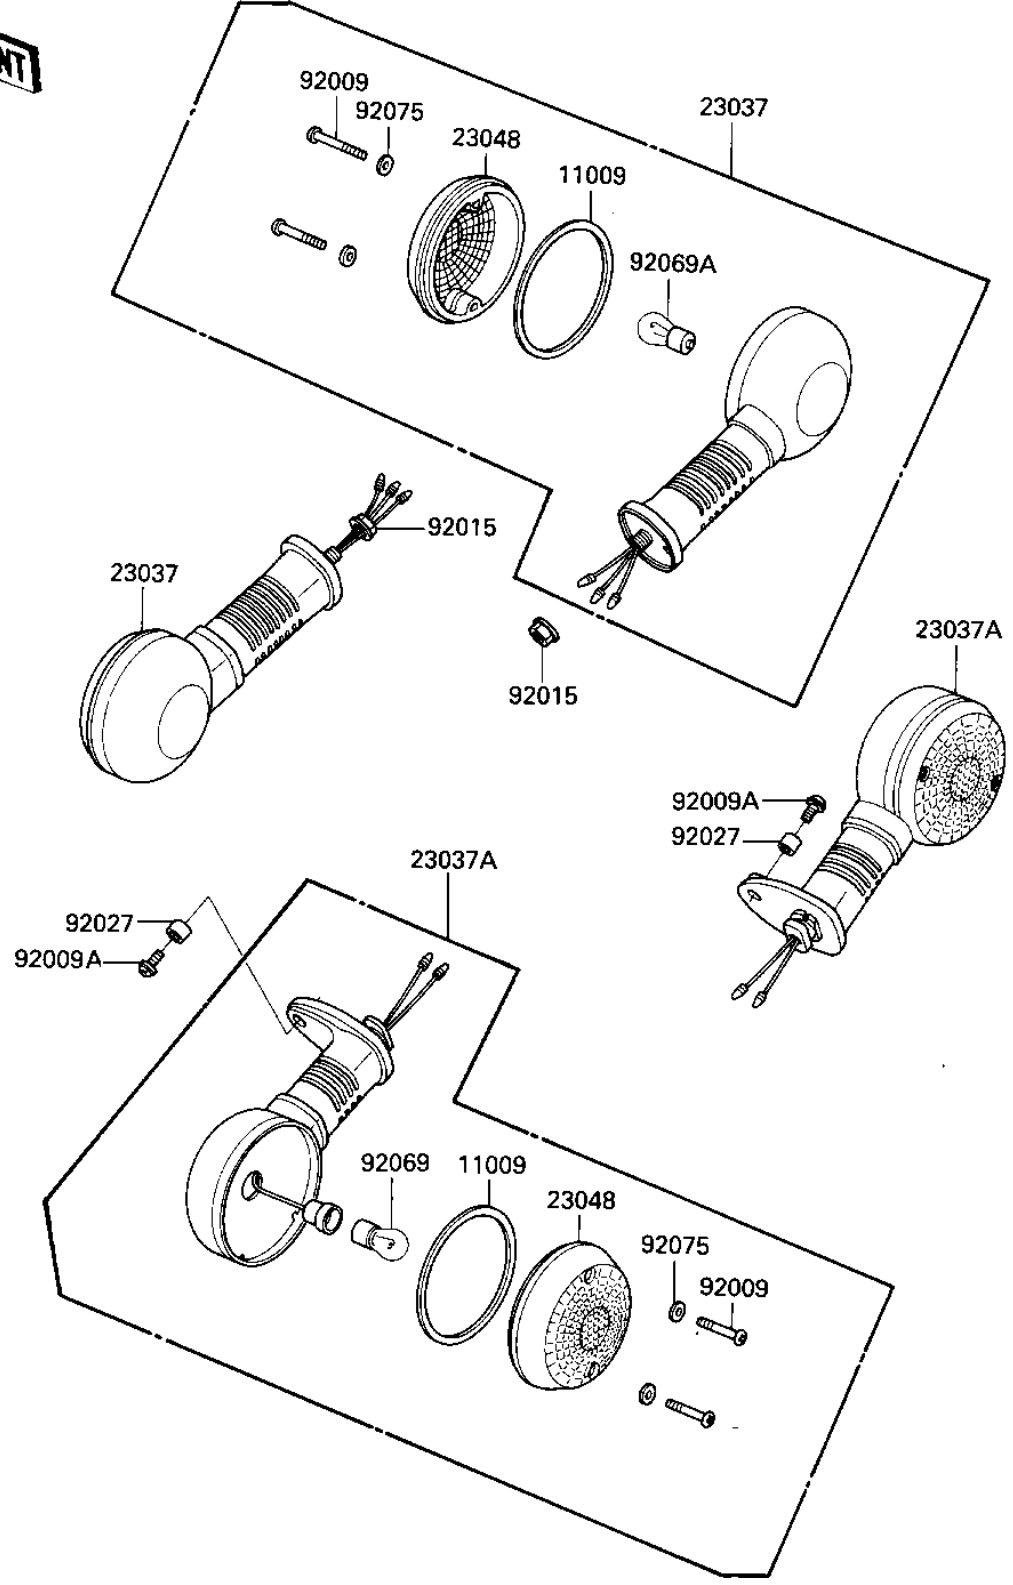

# 1985 LTD Shaft PARTS DIAGRAM

TURN SIGNALS

F2730-0136

# 1985 LTD Shaft PARTS LIST

## TURN SIGNALS

ITEM NAME	PART NUMBER	QUANTITY
GASKET,SIGNAL LAMP (Ref # 11009)	11009-1413	4
LAMP-ASSY-SIGNAL,FR (Ref # 23037)	23037-1207	2
LAMP-ASSY-SIGNAL,RR (Ref # 23037A)	23037-1208	2
LENS-SIGNAL LAMP (Ref # 23048)	23048-1066	4
SCREW,TAPPING,4X25 (Ref # 92009)	92009-1069	8
SCREW,6X14 (Ref # 92009A)	92009-1288	2
NUT,FLANGED,10MM (Ref # 92015)	92015-1428	2
COLLAR (Ref # 92027)	92027-103	2
BULB 12V 32CP (Ref # 92069)	92069-055	2
BULB,12V 23/8W (Ref # 92069A)	92069-060	2
WASHER-PLAIN,4MM (Ref # 92075)	23058-002	8