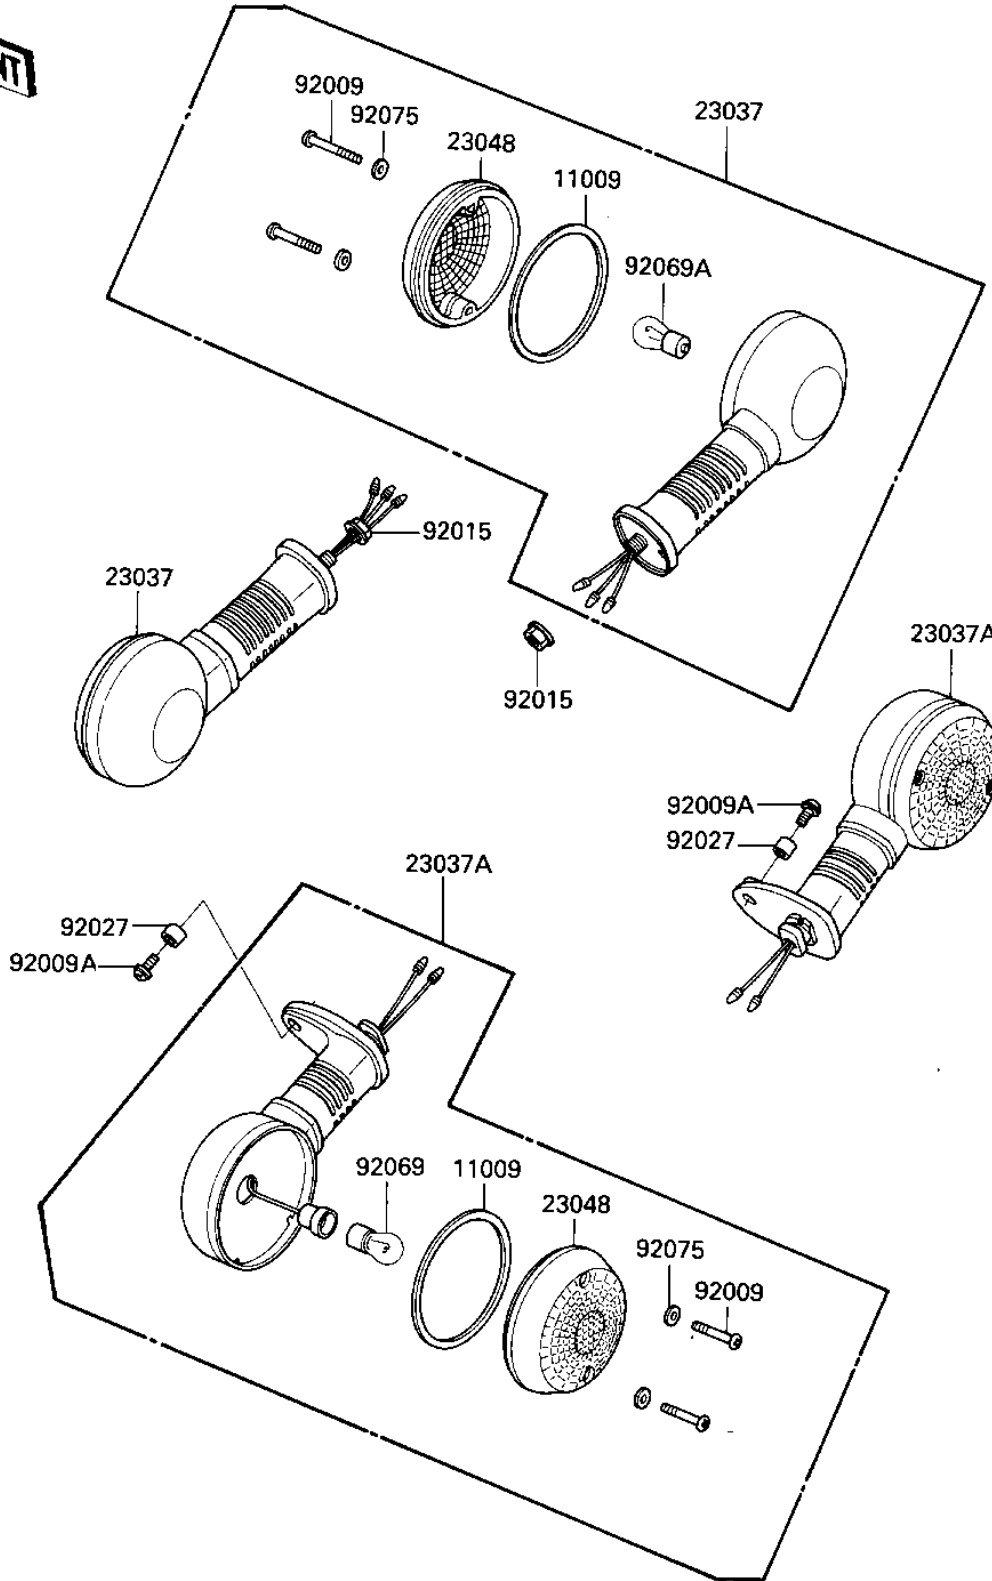

1984 LTD Shaft PARTS DIAGRAM

TURN SIGNALS

F2730-0136

FRONT 

1984 LTD Shaft PARTS LIST

TURN SIGNALS

ITEM NAME	PART NUMBER	QUANTITY
GASKET,SIGNAL LAMP (Ref # 11009)	11009-1413	4
LAMP-ASSY-SIGNAL,FR (Ref # 23037)	23037-1207	2
LAMP-ASSY-SIGNAL,RR (Ref # 23037A)	23037-1208	2
LENS-SIGNAL LAMP (Ref # 23048)	23048-1066	4
SCREW,TAPPING,4X25 (Ref # 92009)	92009-1069	8
SCREW,6X14 (Ref # 92009A)	92009-1288	2
NUT,FLANGED,10MM (Ref # 92015)	92015-1428	2
COLLAR (Ref # 92027)	92027-103	2
BULB 12V 32CP (Ref # 92069)	92069-055	2
BULB,12V 23/8W (Ref # 92069A)	92069-060	2
WASHER-PLAIN,4MM (Ref # 92075)	23058-002	8