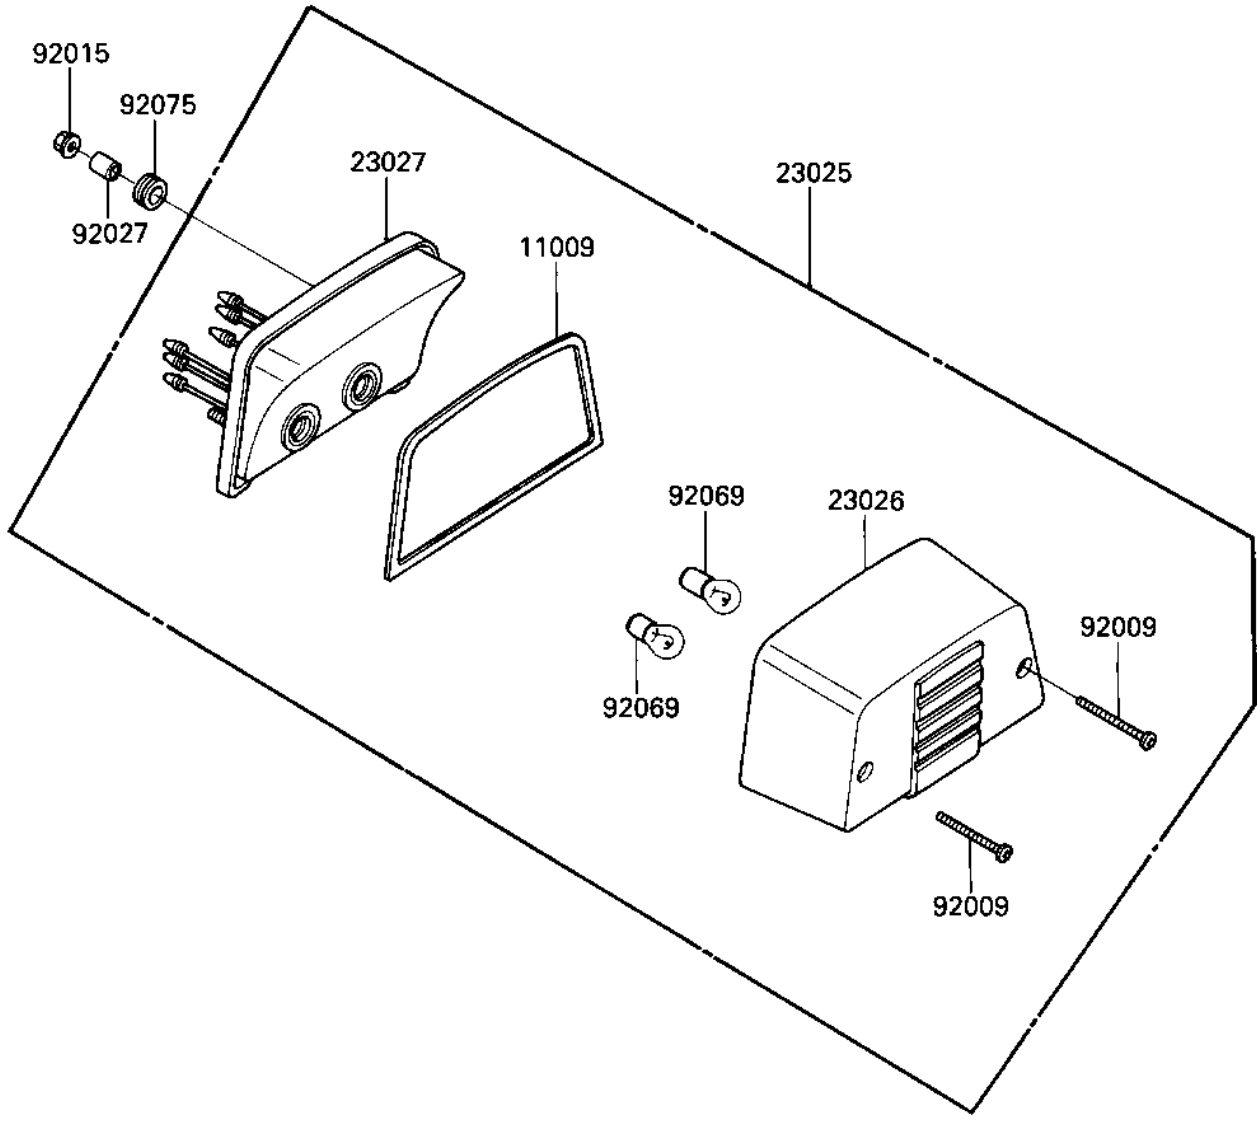

1985 LTD Shaft PARTS DIAGRAM

TAILLIGHT

F2720-0184

1985 LTD Shaft PARTS LIST

TAILLIGHT

ITEM NAME	PART NUMBER	QUANTITY
GASKET, TAIL LAMP (Ref # 11009)	11009-1412	1
LAMP-TAIL (Ref # 23025)	23025-1108	1
LENS, TAIL LAMP (Ref # 23026)	23026-1057	1
BODY-COMP-TAIL LAMP (Ref # 23027)	23027-1057	1
SCREW, TAPPING, 4X25 (Ref # 92009)	92009-1069	2
NUT-6MM (Ref # 92015)	92015-1078	2
COLLAR (Ref # 92027)	92027-251	2
BULB, 12V 32/3CP (Ref # 92069)	92069-059	2
DAMPER RUBBER, RR FENR (Ref # 92075)	92075-209	2