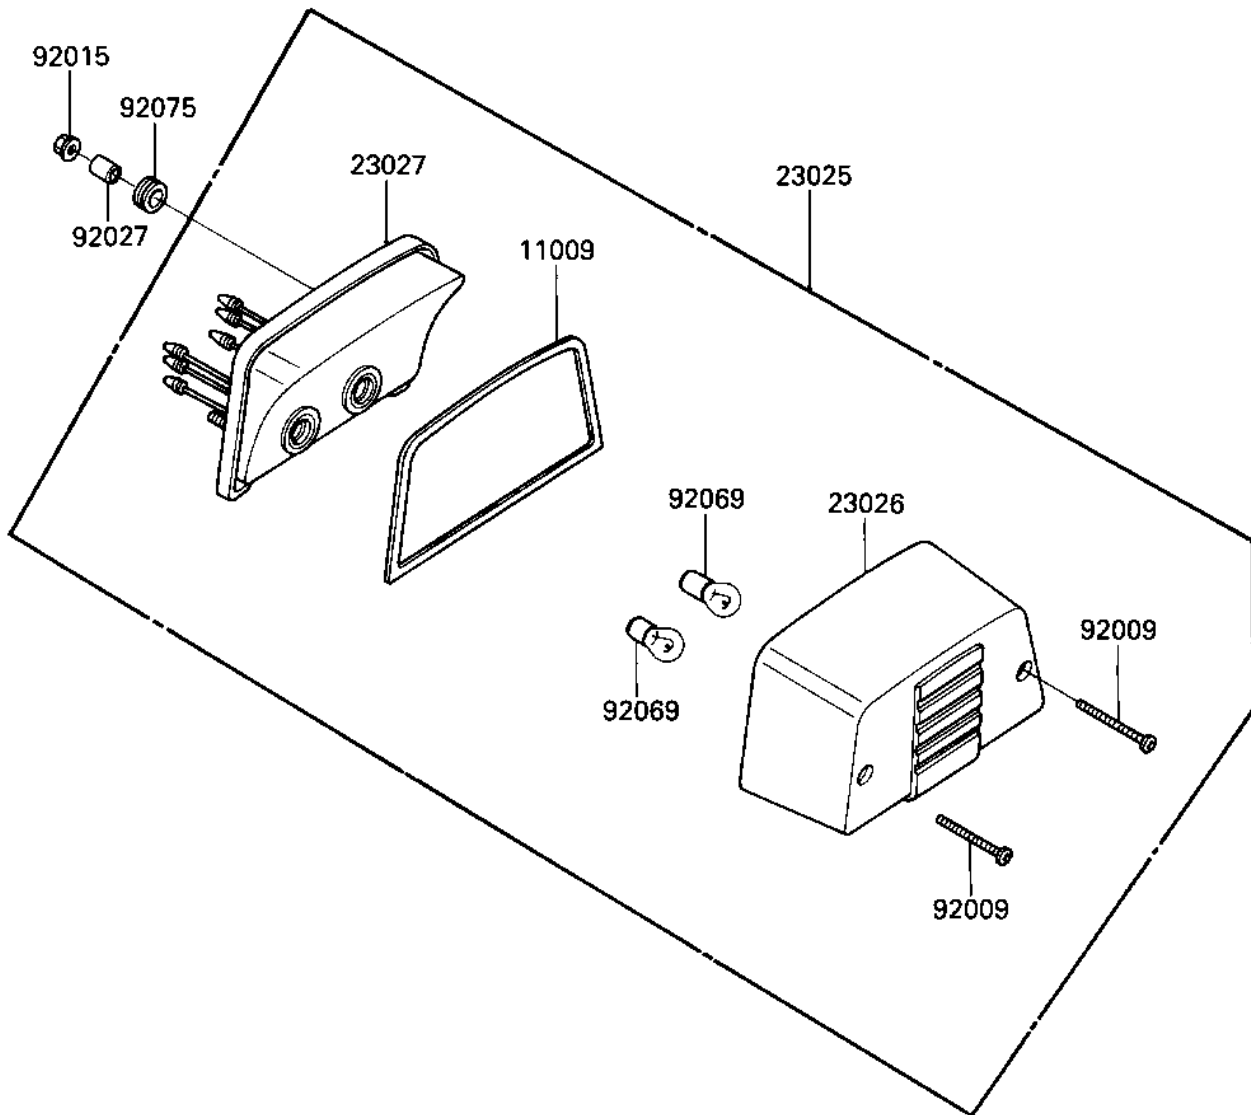

1984 LTD Shaft PARTS DIAGRAM

TAILLIGHT

F2720-0184

1984 LTD Shaft PARTS LIST

TAILLIGHT

ITEM NAME	PART NUMBER	QUANTITY
GASKET, TAIL LAMP (Ref # 11009)	11009-1412	1
LAMP-TAIL (Ref # 23025)	23025-1108	1
LENS, TAIL LAMP (Ref # 23026)	23026-1057	1
BODY-COMP-TAIL LAMP (Ref # 23027)	23027-1057	1
SCREW, TAPPING, 4X25 (Ref # 92009)	92009-1069	2
NUT-6MM (Ref # 92015)	92015-1078	2
COLLAR (Ref # 92027)	92027-251	2
BULB, 12V 32/3CP (Ref # 92069)	92069-059	2
DAMPER RUBBER, RR FENR (Ref # 92075)	92075-209	2