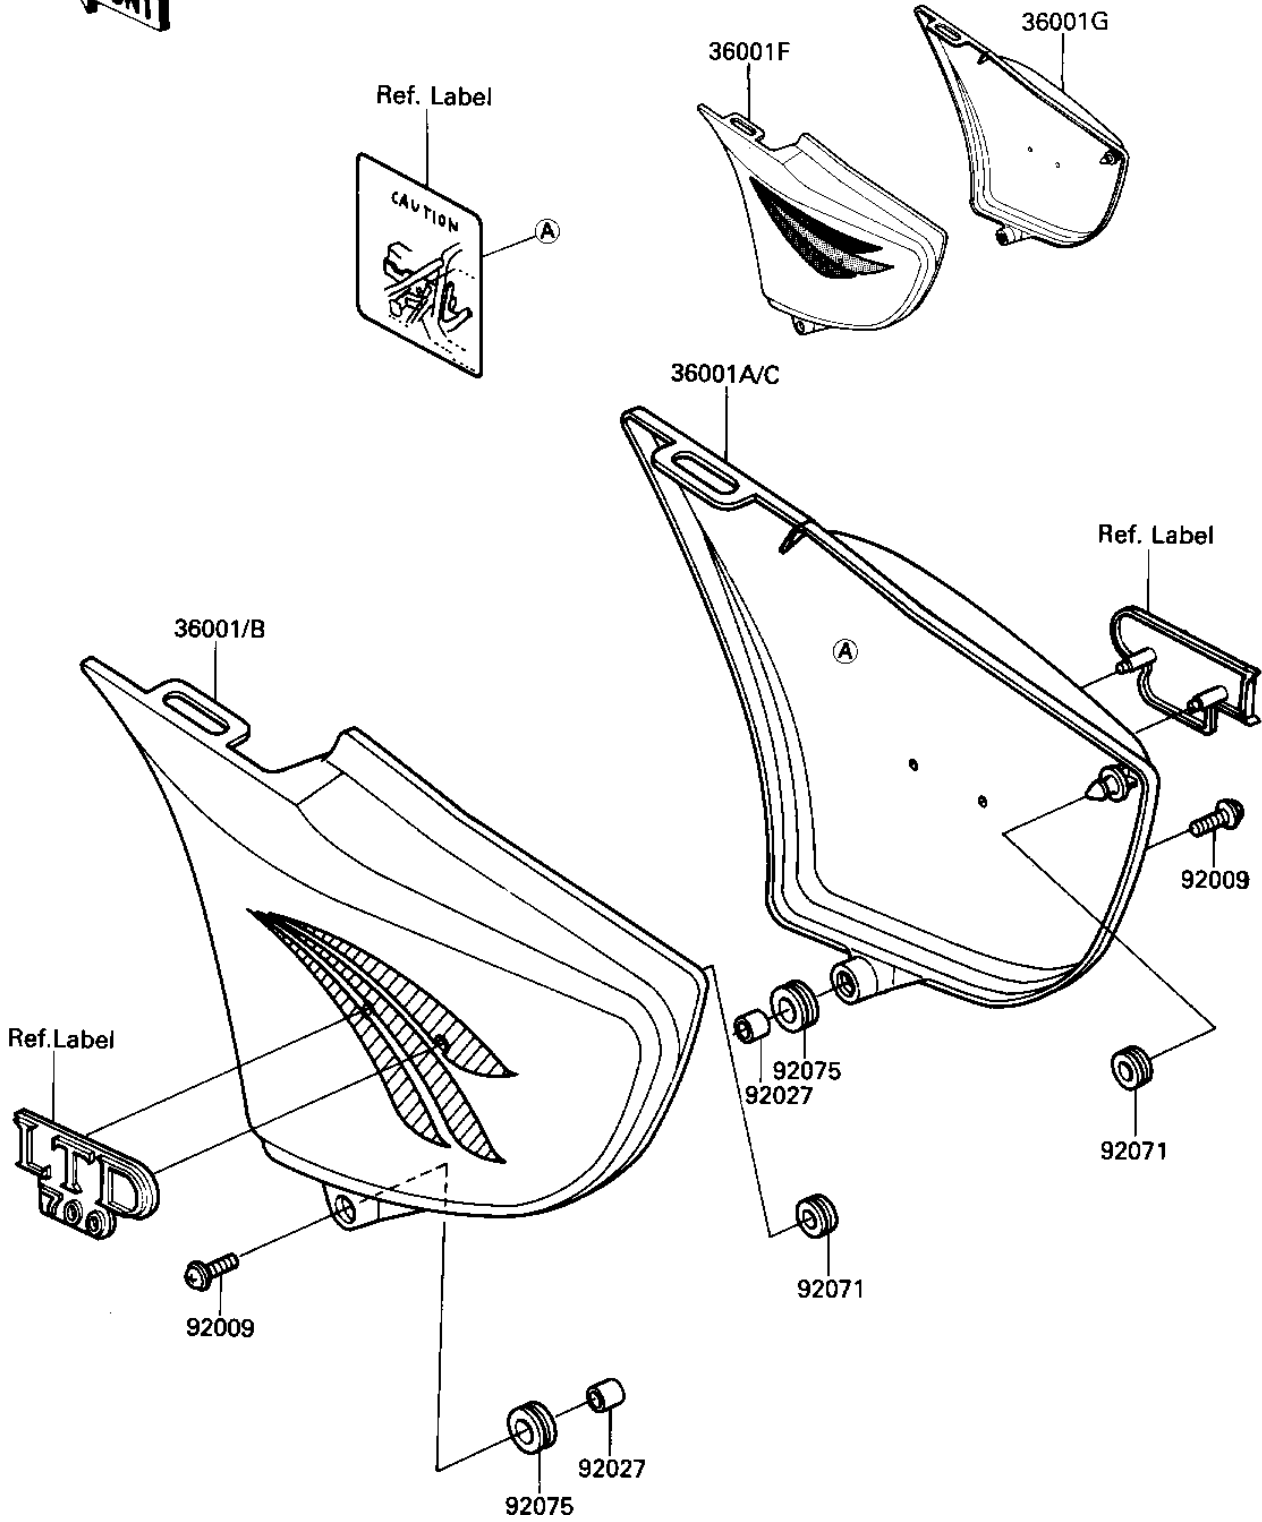

# 1985 LTD Shaft PARTS DIAGRAM

SIDE COVERS

F2610-0273

# 1985 LTD Shaft PARTS LIST

## SIDE COVERS

ITEM NAME	PART NUMBER	QUANTITY
COVER-SIDE,LH,L.V.RED (Ref # 36001F)	36001-5496-P5	1
COVER-SIDE,RH,L.V.RED (Ref # 36001G)	36001-5497-P5	1
SCREW,6X20,BLACK (Ref # 92009)	92009-1251	2
COLLAR,REAR FENDER (Ref # 92027)	92027-162	2
GROMMET (Ref # 92071)	92071-056	2
RUBBER,FENDER COVER (Ref # 92075)	92075-174	2